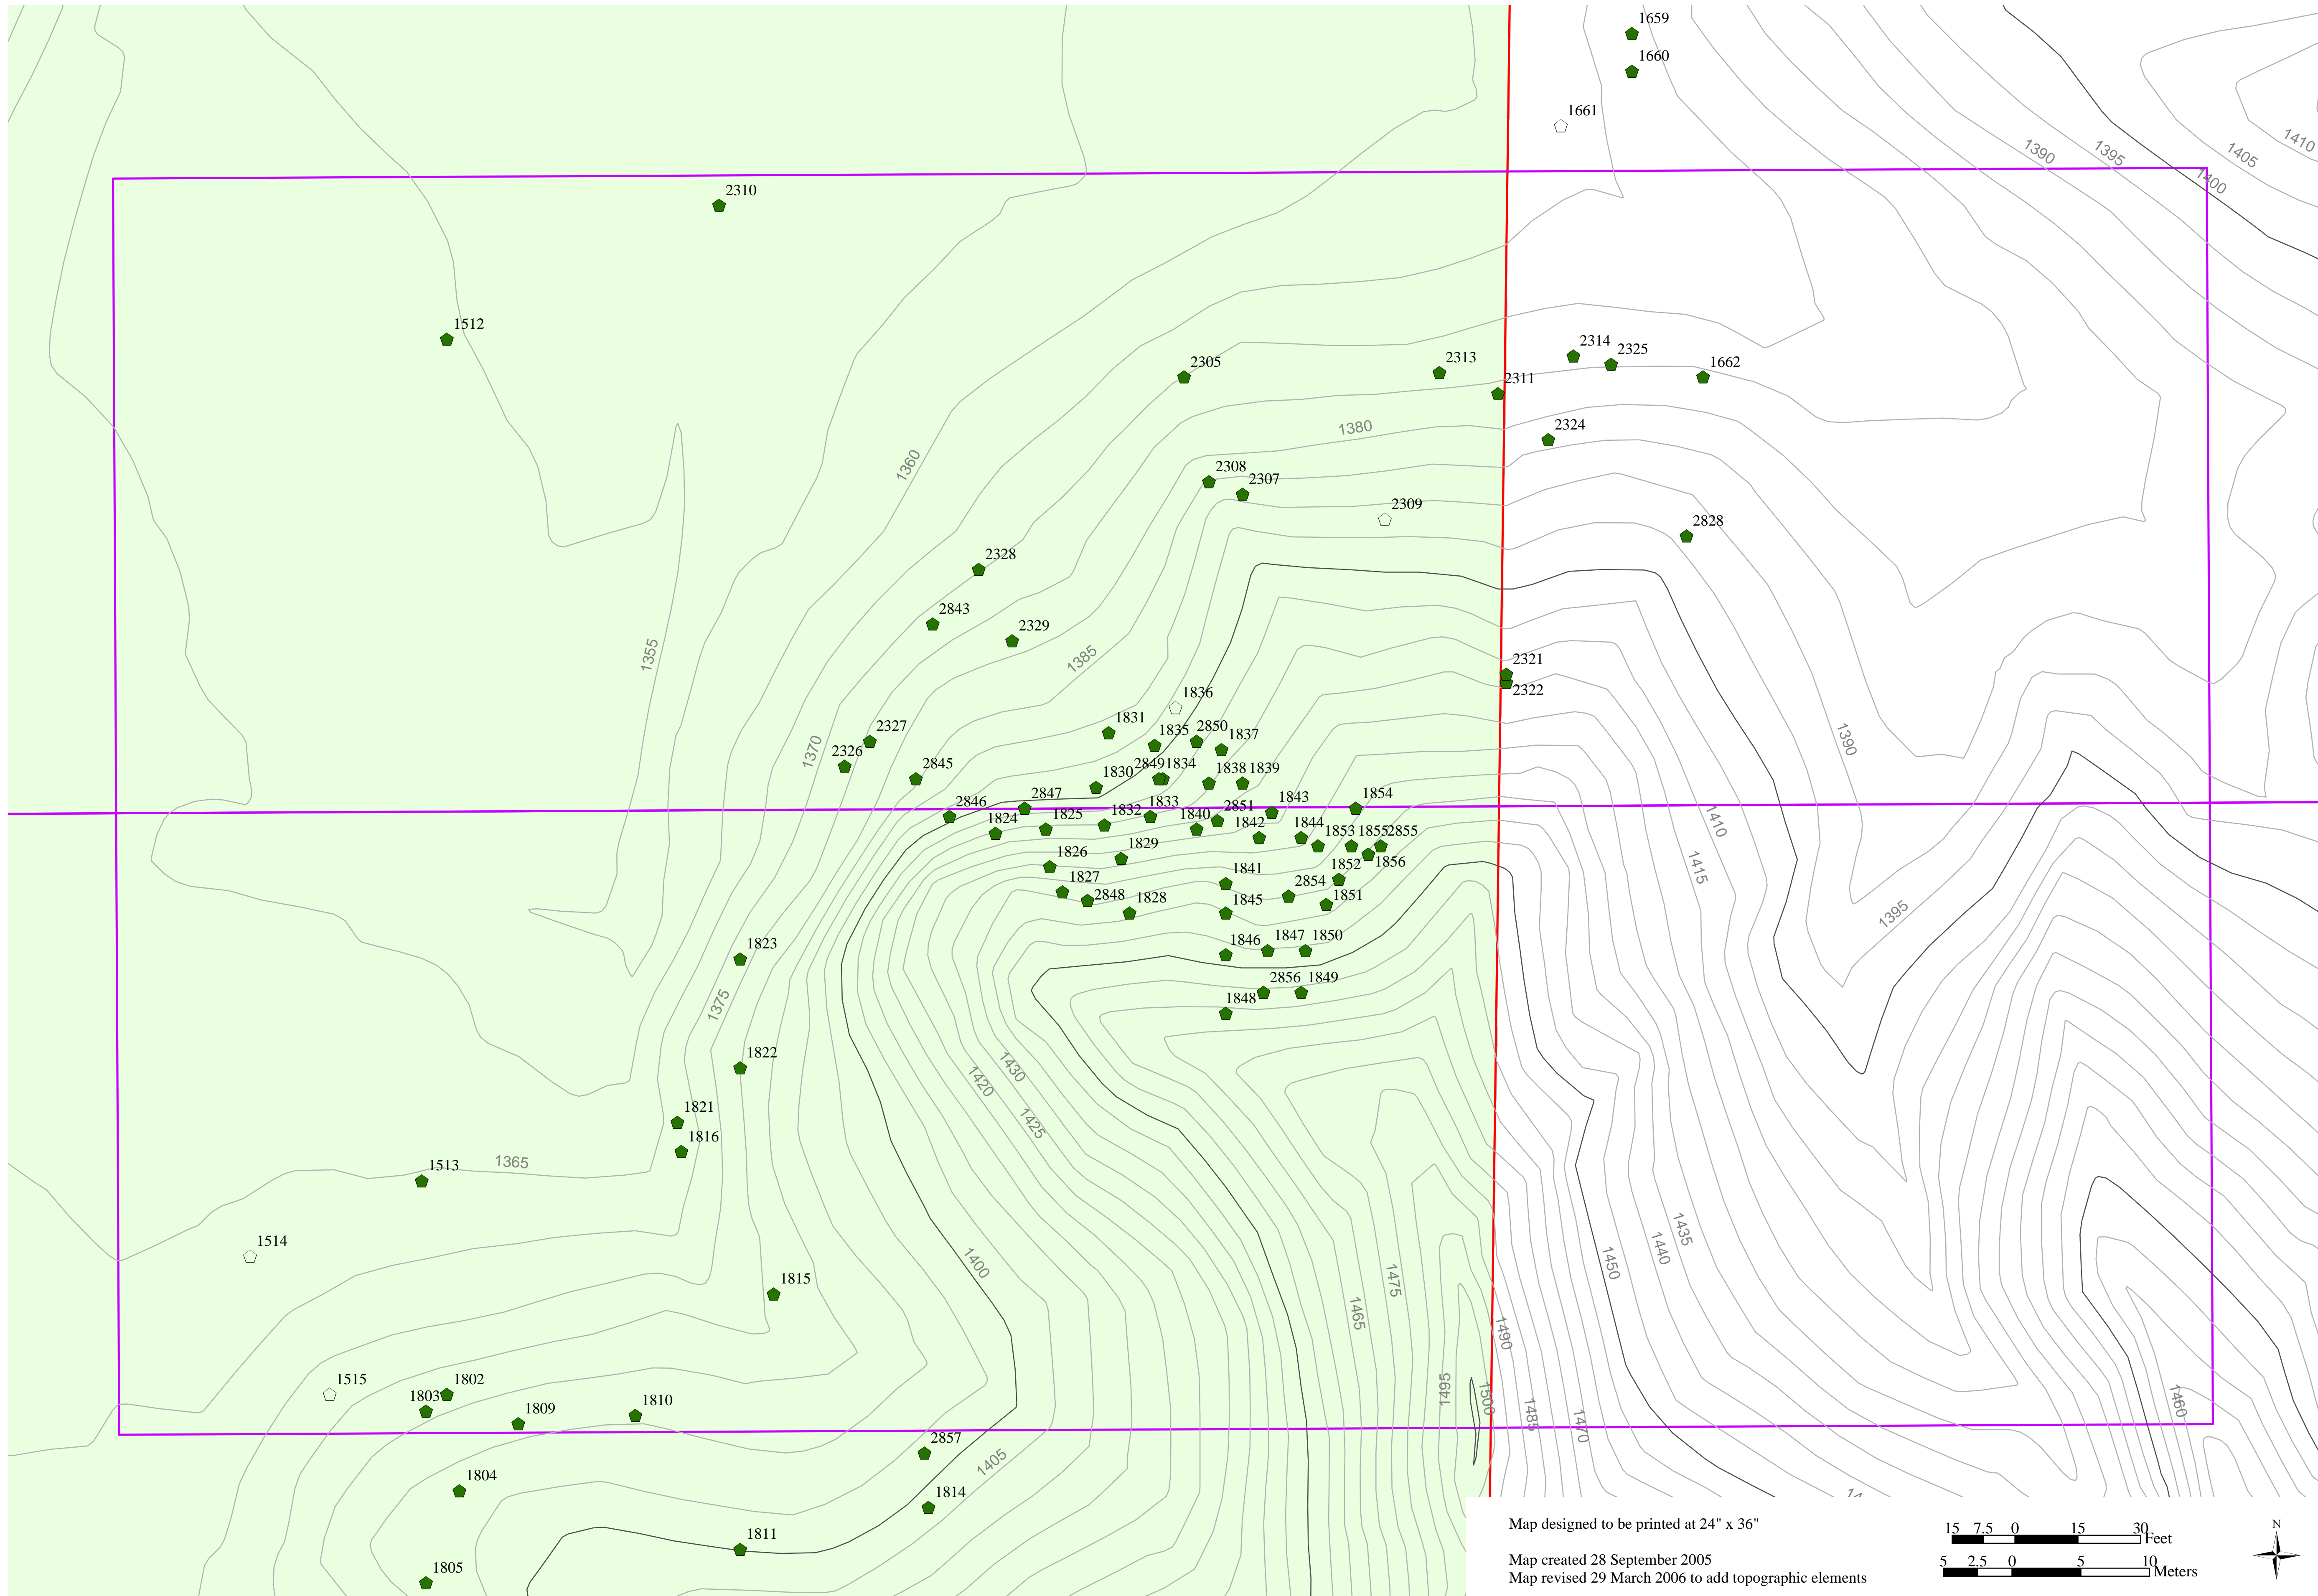

# G-4

Map designed to be printed at 24" x 36"

Map created 28 September 2005  
Map revised 29 March 2006 to add topographic elements

**Legend**

- Property Boundary
- Grading Limit
- IndexGrid\_01
- Onsite Oak Trees**
- Coast Live Oak
- ◻ Heritage Coast Live Oak
- ▲ Valley Oak
- △ Heritage Valley Oak
- Scrub Oak