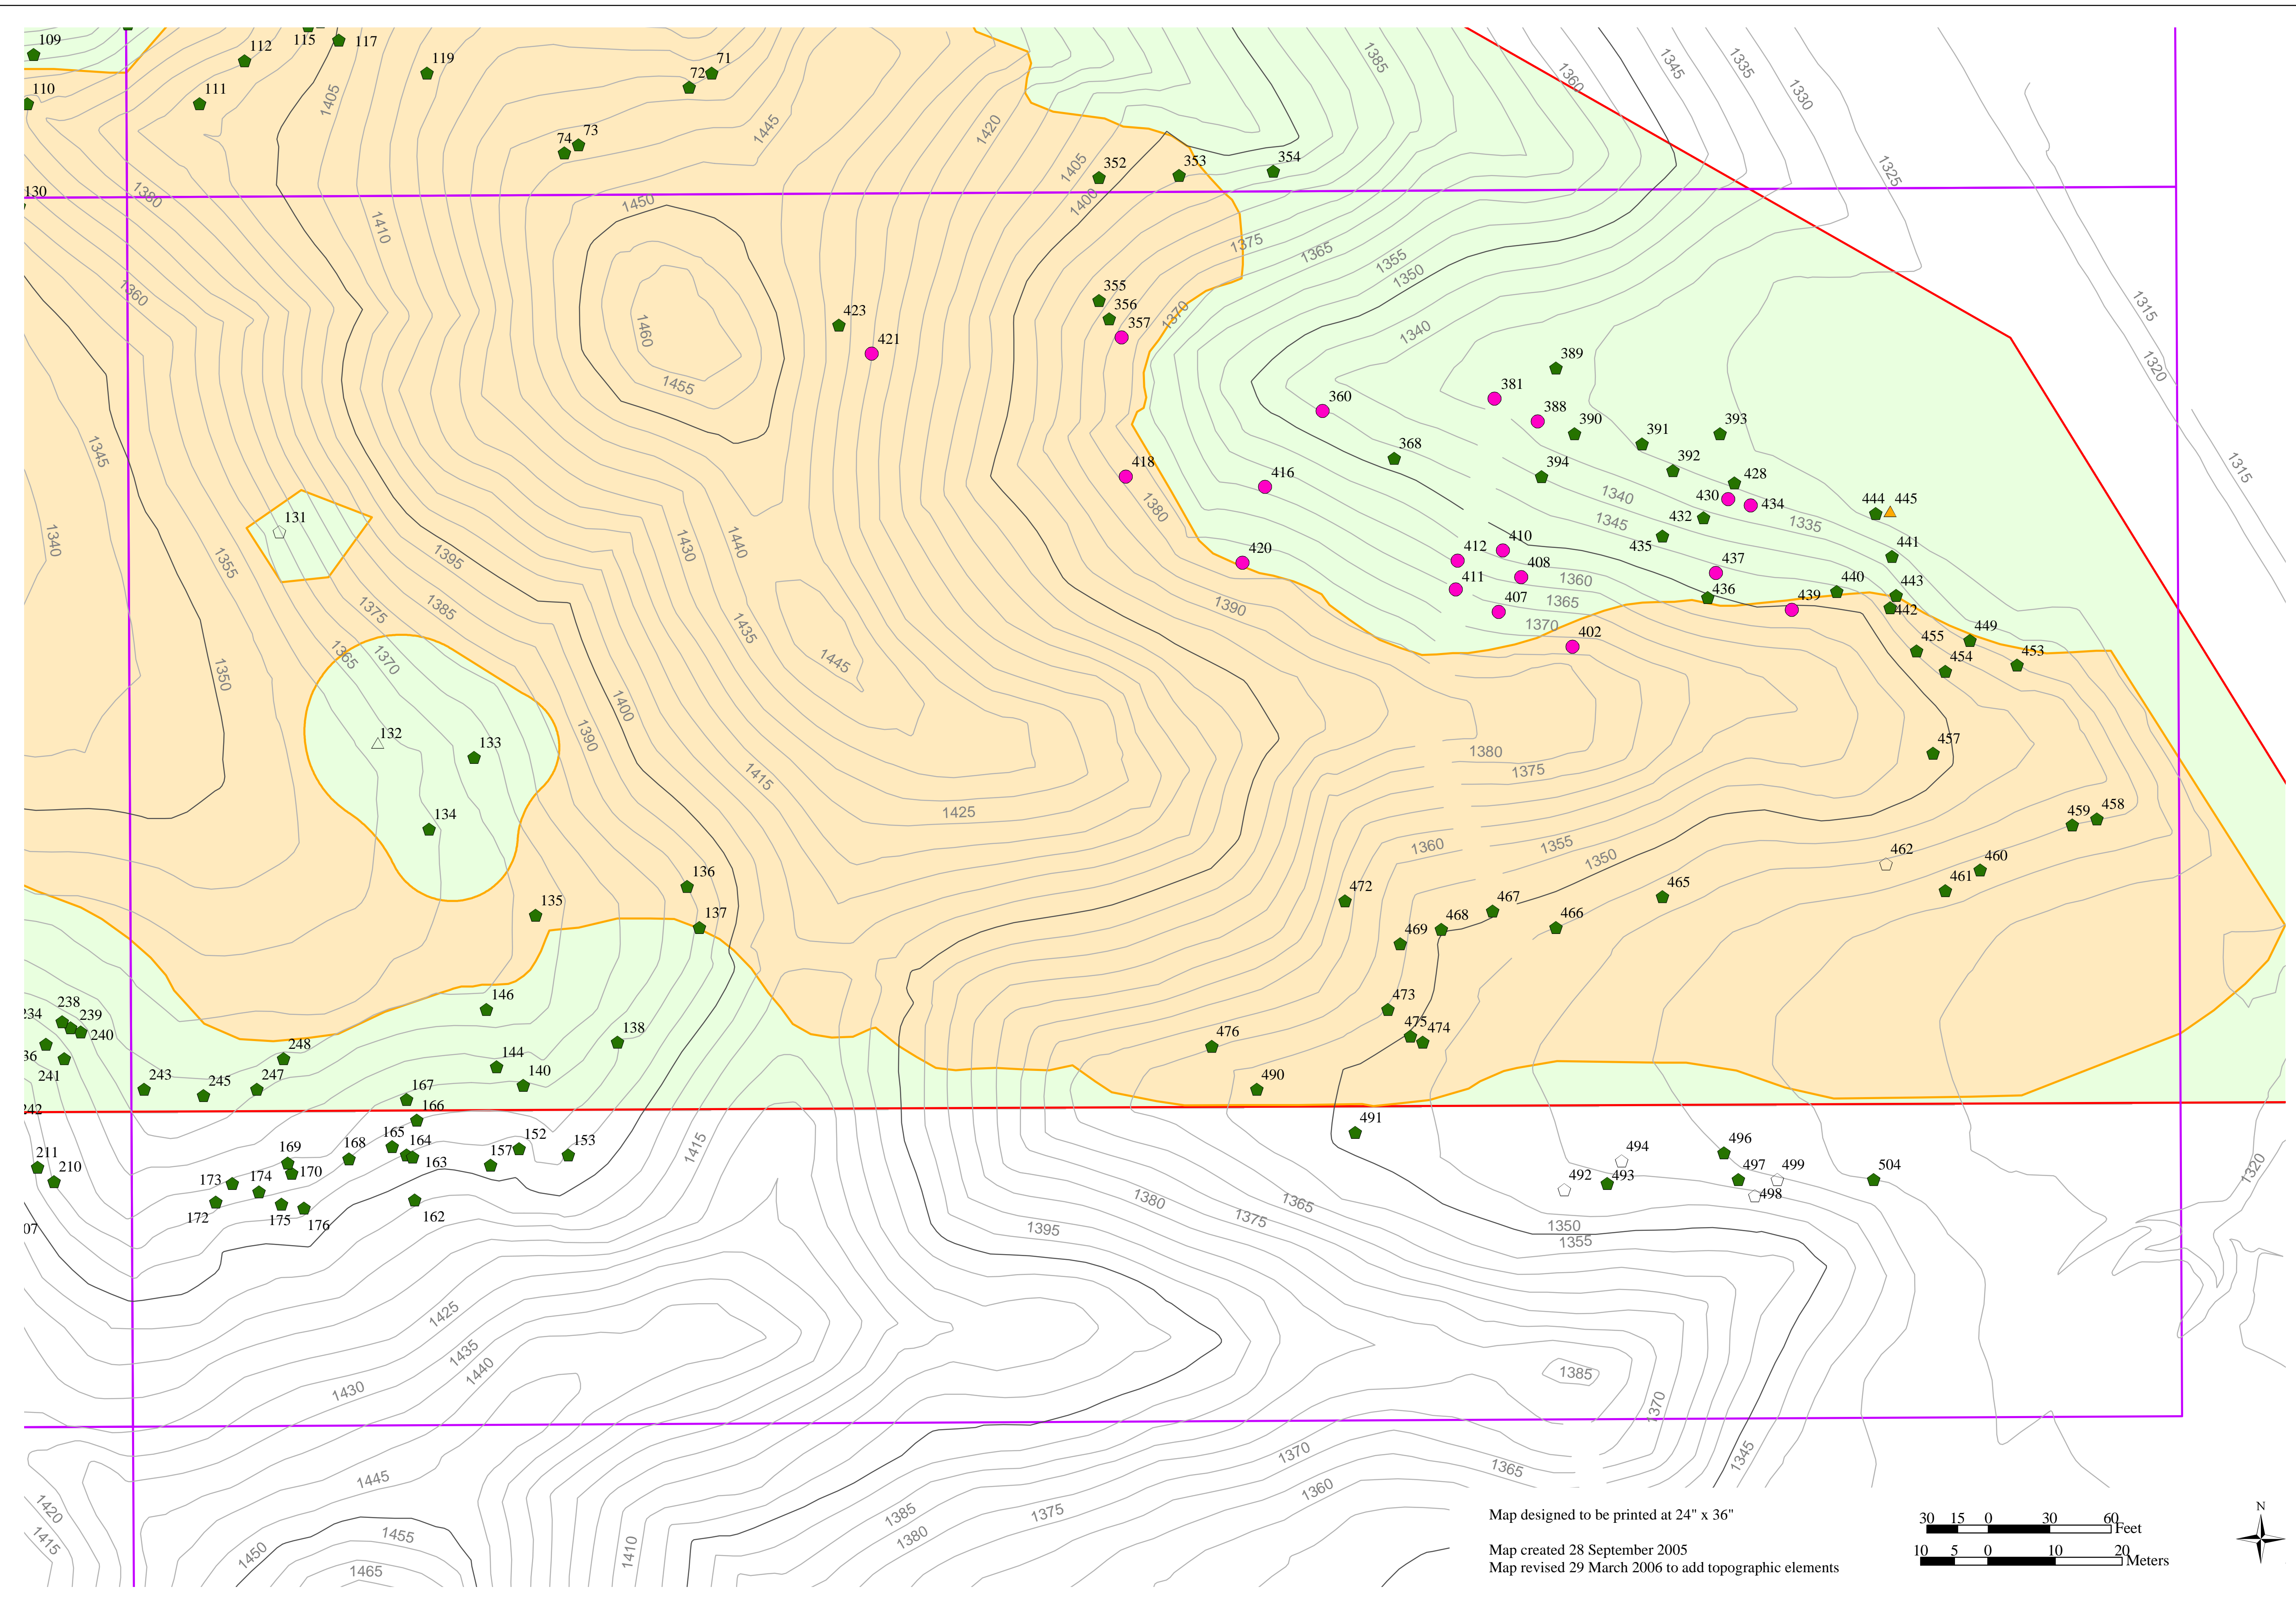

# E-2

Map designed to be printed at 24" x 36"

Map created 28 September 2005  
Map revised 29 March 2006 to add topographic elements

- Legend**
- Property Boundary
  - Grading Limit
  - IndexGrid\_01
- Onsite Oak Trees**
- Coast Live Oak
  - Heritage Coast Live Oak
  - ▲ Valley Oak
  - Heritage Valley Oak
  - Scrub Oak

# E-3

Map designed to be printed at 24" x 36"

Map created 28 September 2005  
Map revised 29 March 2006 to add topographic elements

- Legend**
- Property Boundary
  - Grading Limit
  - IndexGrid\_01
- Onsite Oak Trees**
- Coast Live Oak
  - Heritage Coast Live Oak
  - ▲ Valley Oak
  - Heritage Valley Oak
  - Scrub Oak