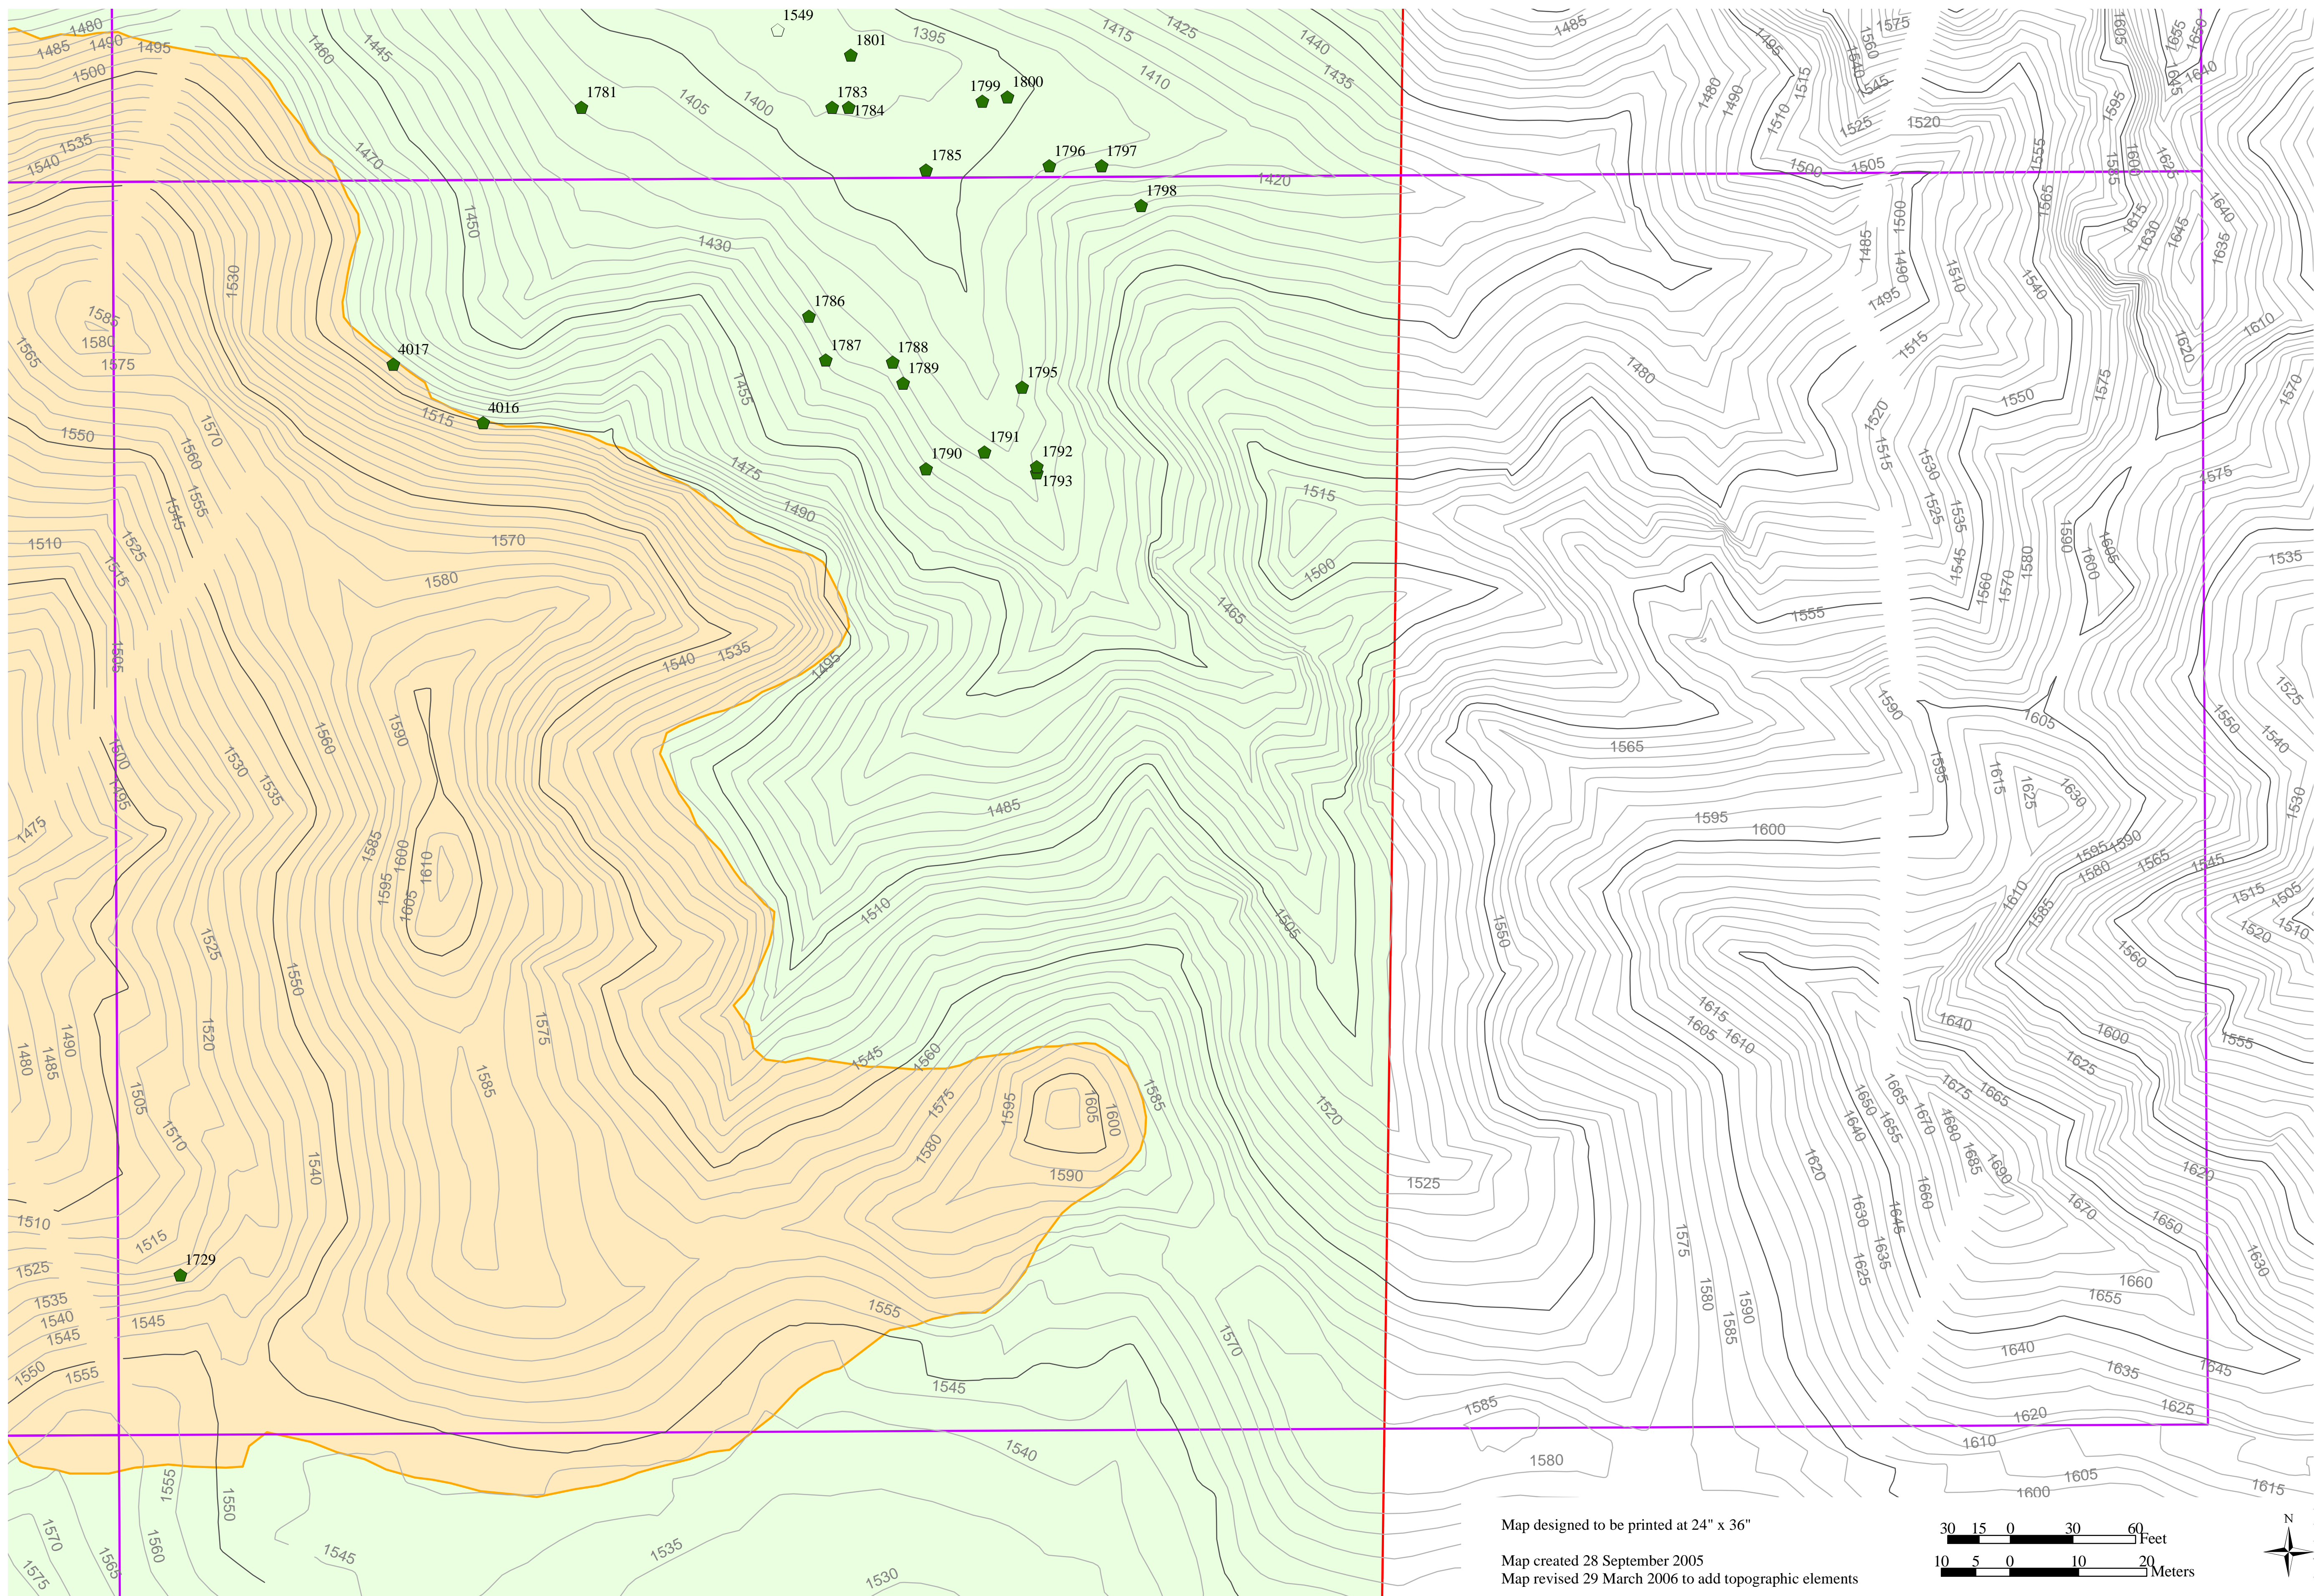

# B-1

Map designed to be printed at 24" x 36"

Map created 28 September 2005  
Map revised 29 March 2006 to add topographic elements

**Legend**

- Property Boundary
- Grading Limit
- IndexGrid\_01
- Onsite Oak Trees**
- ◆ Coast Live Oak
- ◻ Heritage Coast Live Oak
- ▲ Valley Oak
- △ Heritage Valley Oak
- Scrub Oak

Map created 28 September 2005  
Map revised 29 March 2006 to add topographic elements

**Legend**

- Property Boundary
- Grading Limit
- IndexGrid\_01
- Onsite Oak Trees**
- Coast Live Oak
- ▭ Heritage Coast Live Oak
- ▲ Valley Oak
- ▴ Heritage Valley Oak
- Scrub Oak

Map created 28 September 2005  
Map revised 29 March 2006 to add topographic elements

**Legend**

- Property Boundary
- Grading Limit
- IndexGrid\_01
- Onsite Oak Trees**
- Coast Live Oak
- ◻ Heritage Coast Live Oak
- ▲ Valley Oak
- △ Heritage Valley Oak
- Scrub Oak