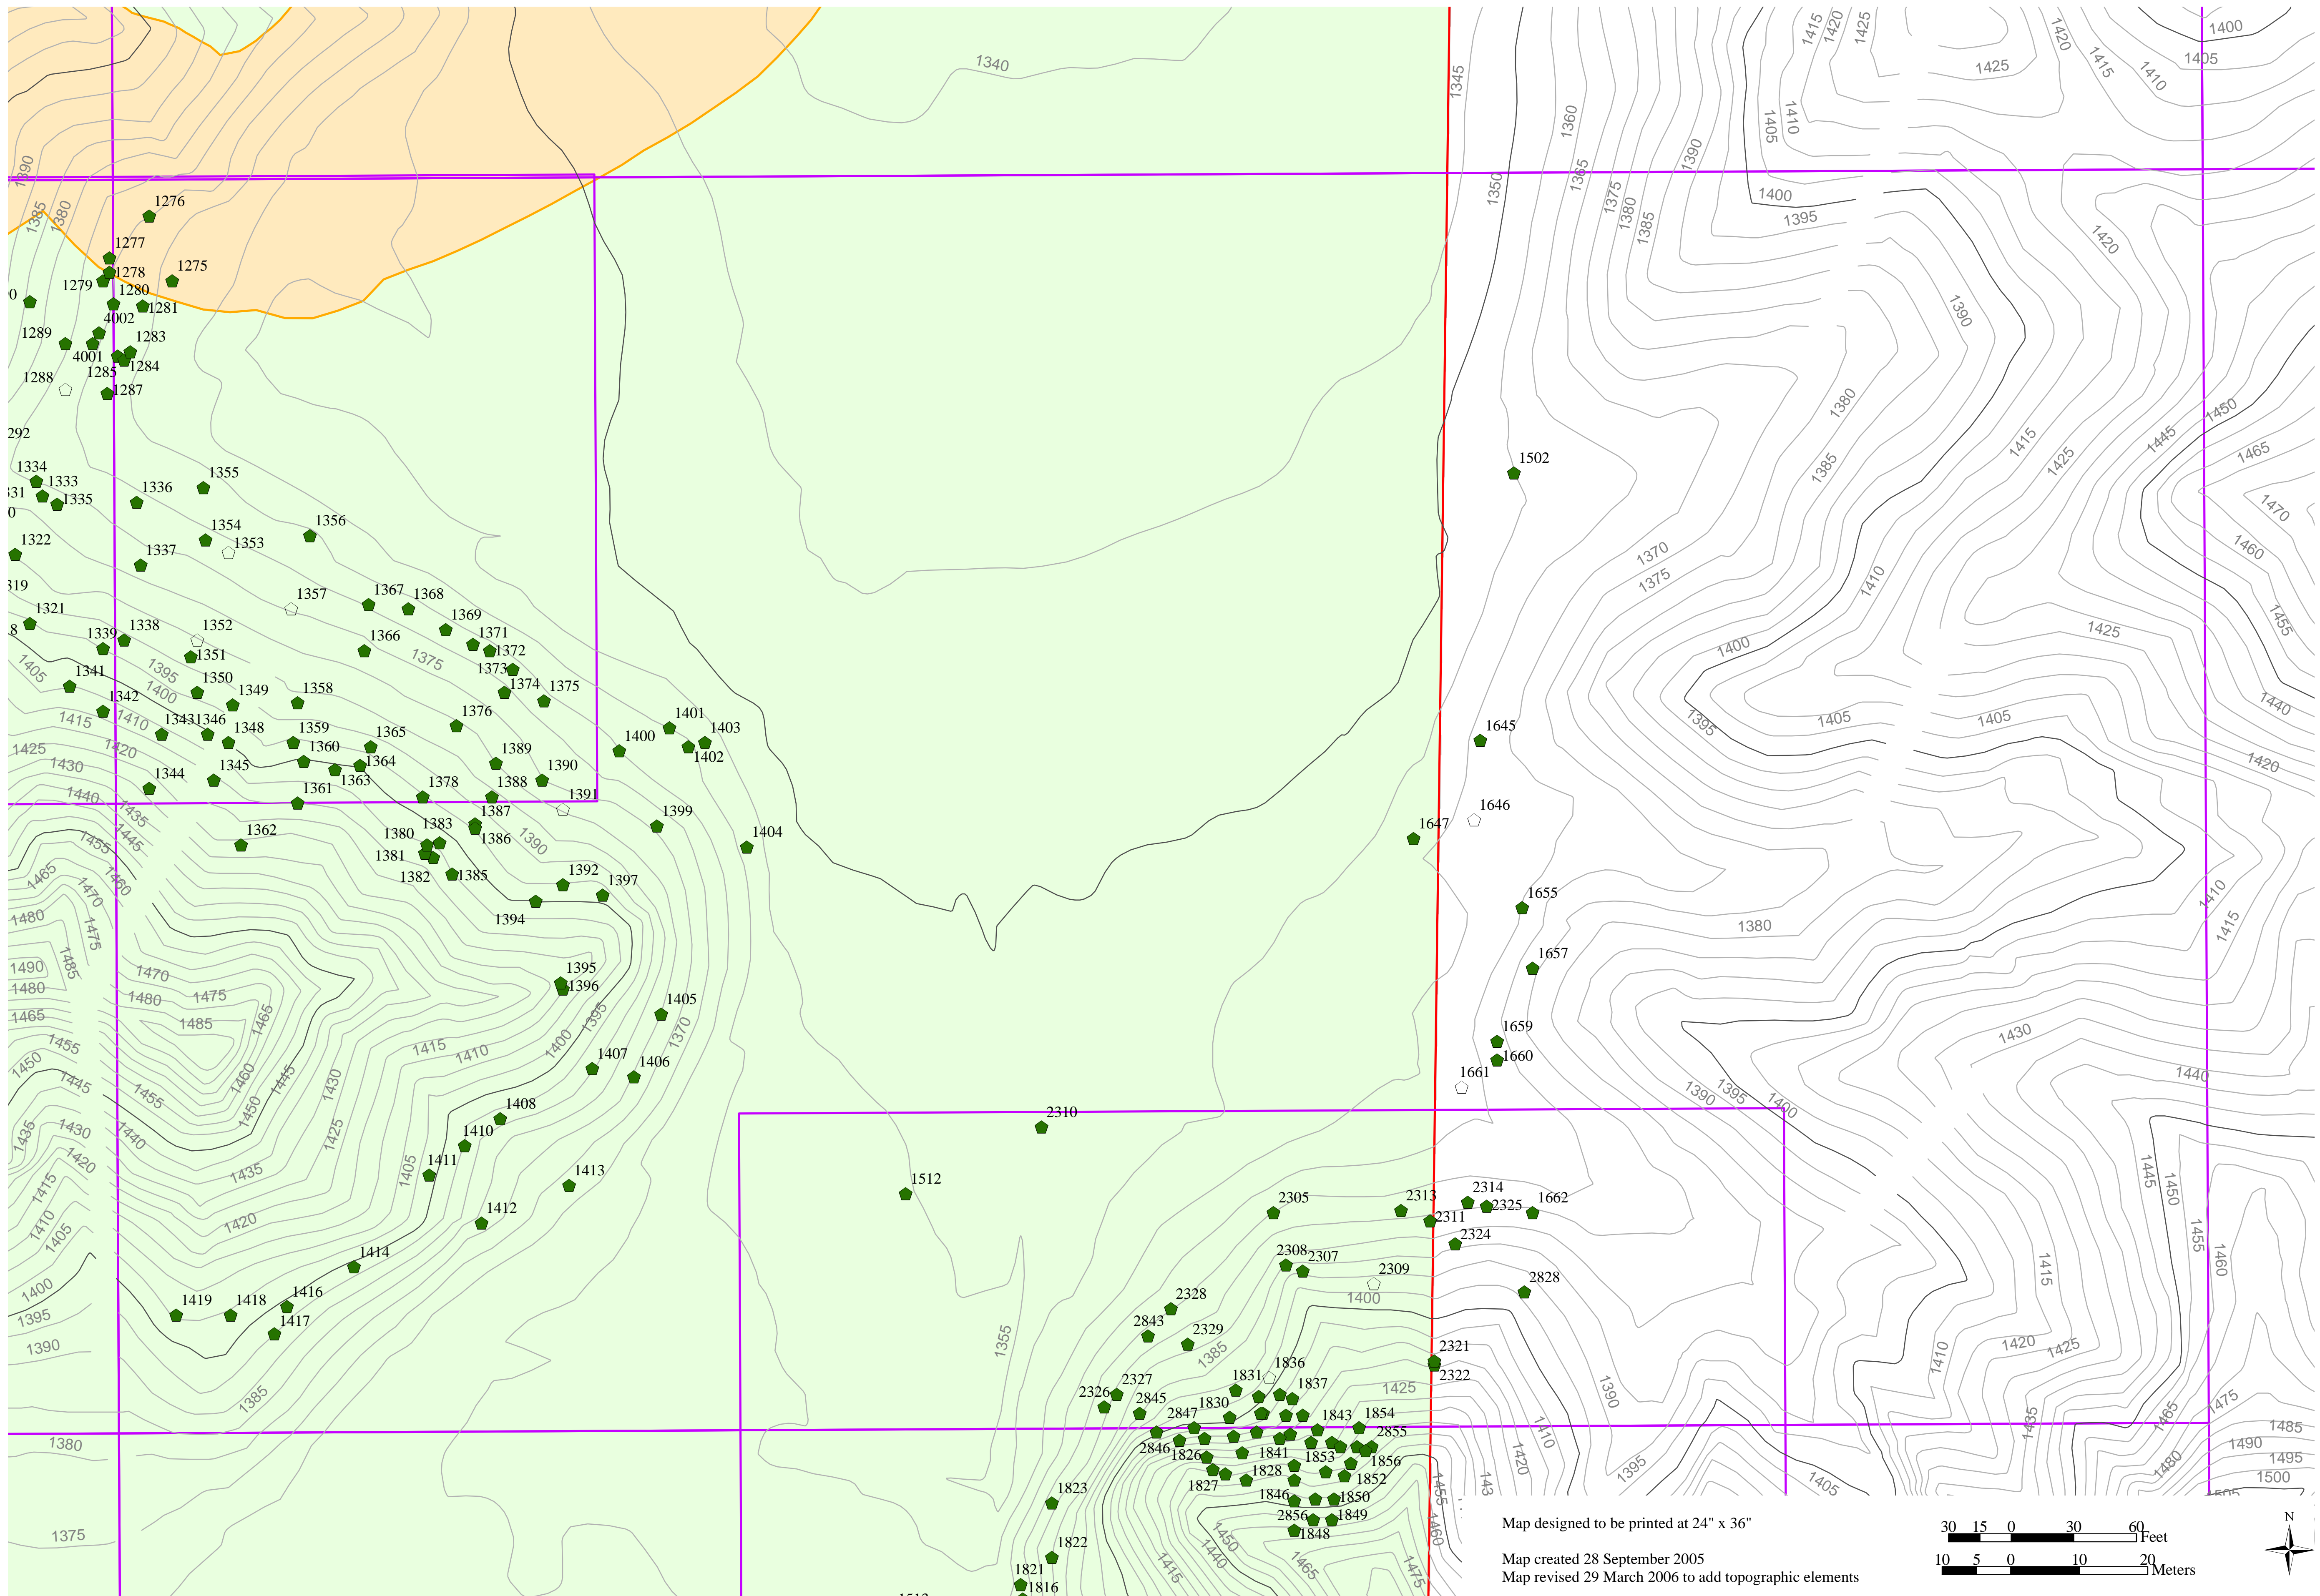

# D-1

Map designed to be printed at 24" x 36"

Map created 28 September 2005  
Map revised 29 March 2006 to add topographic elements

**Legend**

- Property Boundary
- Grading Limit
- IndexGrid\_01
- Onsite Oak Trees**
- Coast Live Oak
- ◻ Heritage Coast Live Oak
- ▲ Valley Oak
- △ Heritage Valley Oak
- Scrub Oak

Map created 28 September 2005  
Map revised 29 March 2006 to add topographic elements

**Legend**

- Property Boundary
- Grading Limit
- IndexGrid\_01
- Onsite Oak Trees**
- ◆ Coast Live Oak
- ◓ Heritage Coast Live Oak
- ▲ Valley Oak
- ▴ Heritage Valley Oak
- Scrub Oak

Map created 28 September 2005  
Map revised 29 March 2006 to add topographic elements

- Legend**
- Property Boundary
  - Grading Limit
  - IndexGrid\_01
- Onsite Oak Trees**
- Coast Live Oak
  - Heritage Coast Live Oak
  - ▲ Valley Oak
  - Heritage Valley Oak
  - Scrub Oak