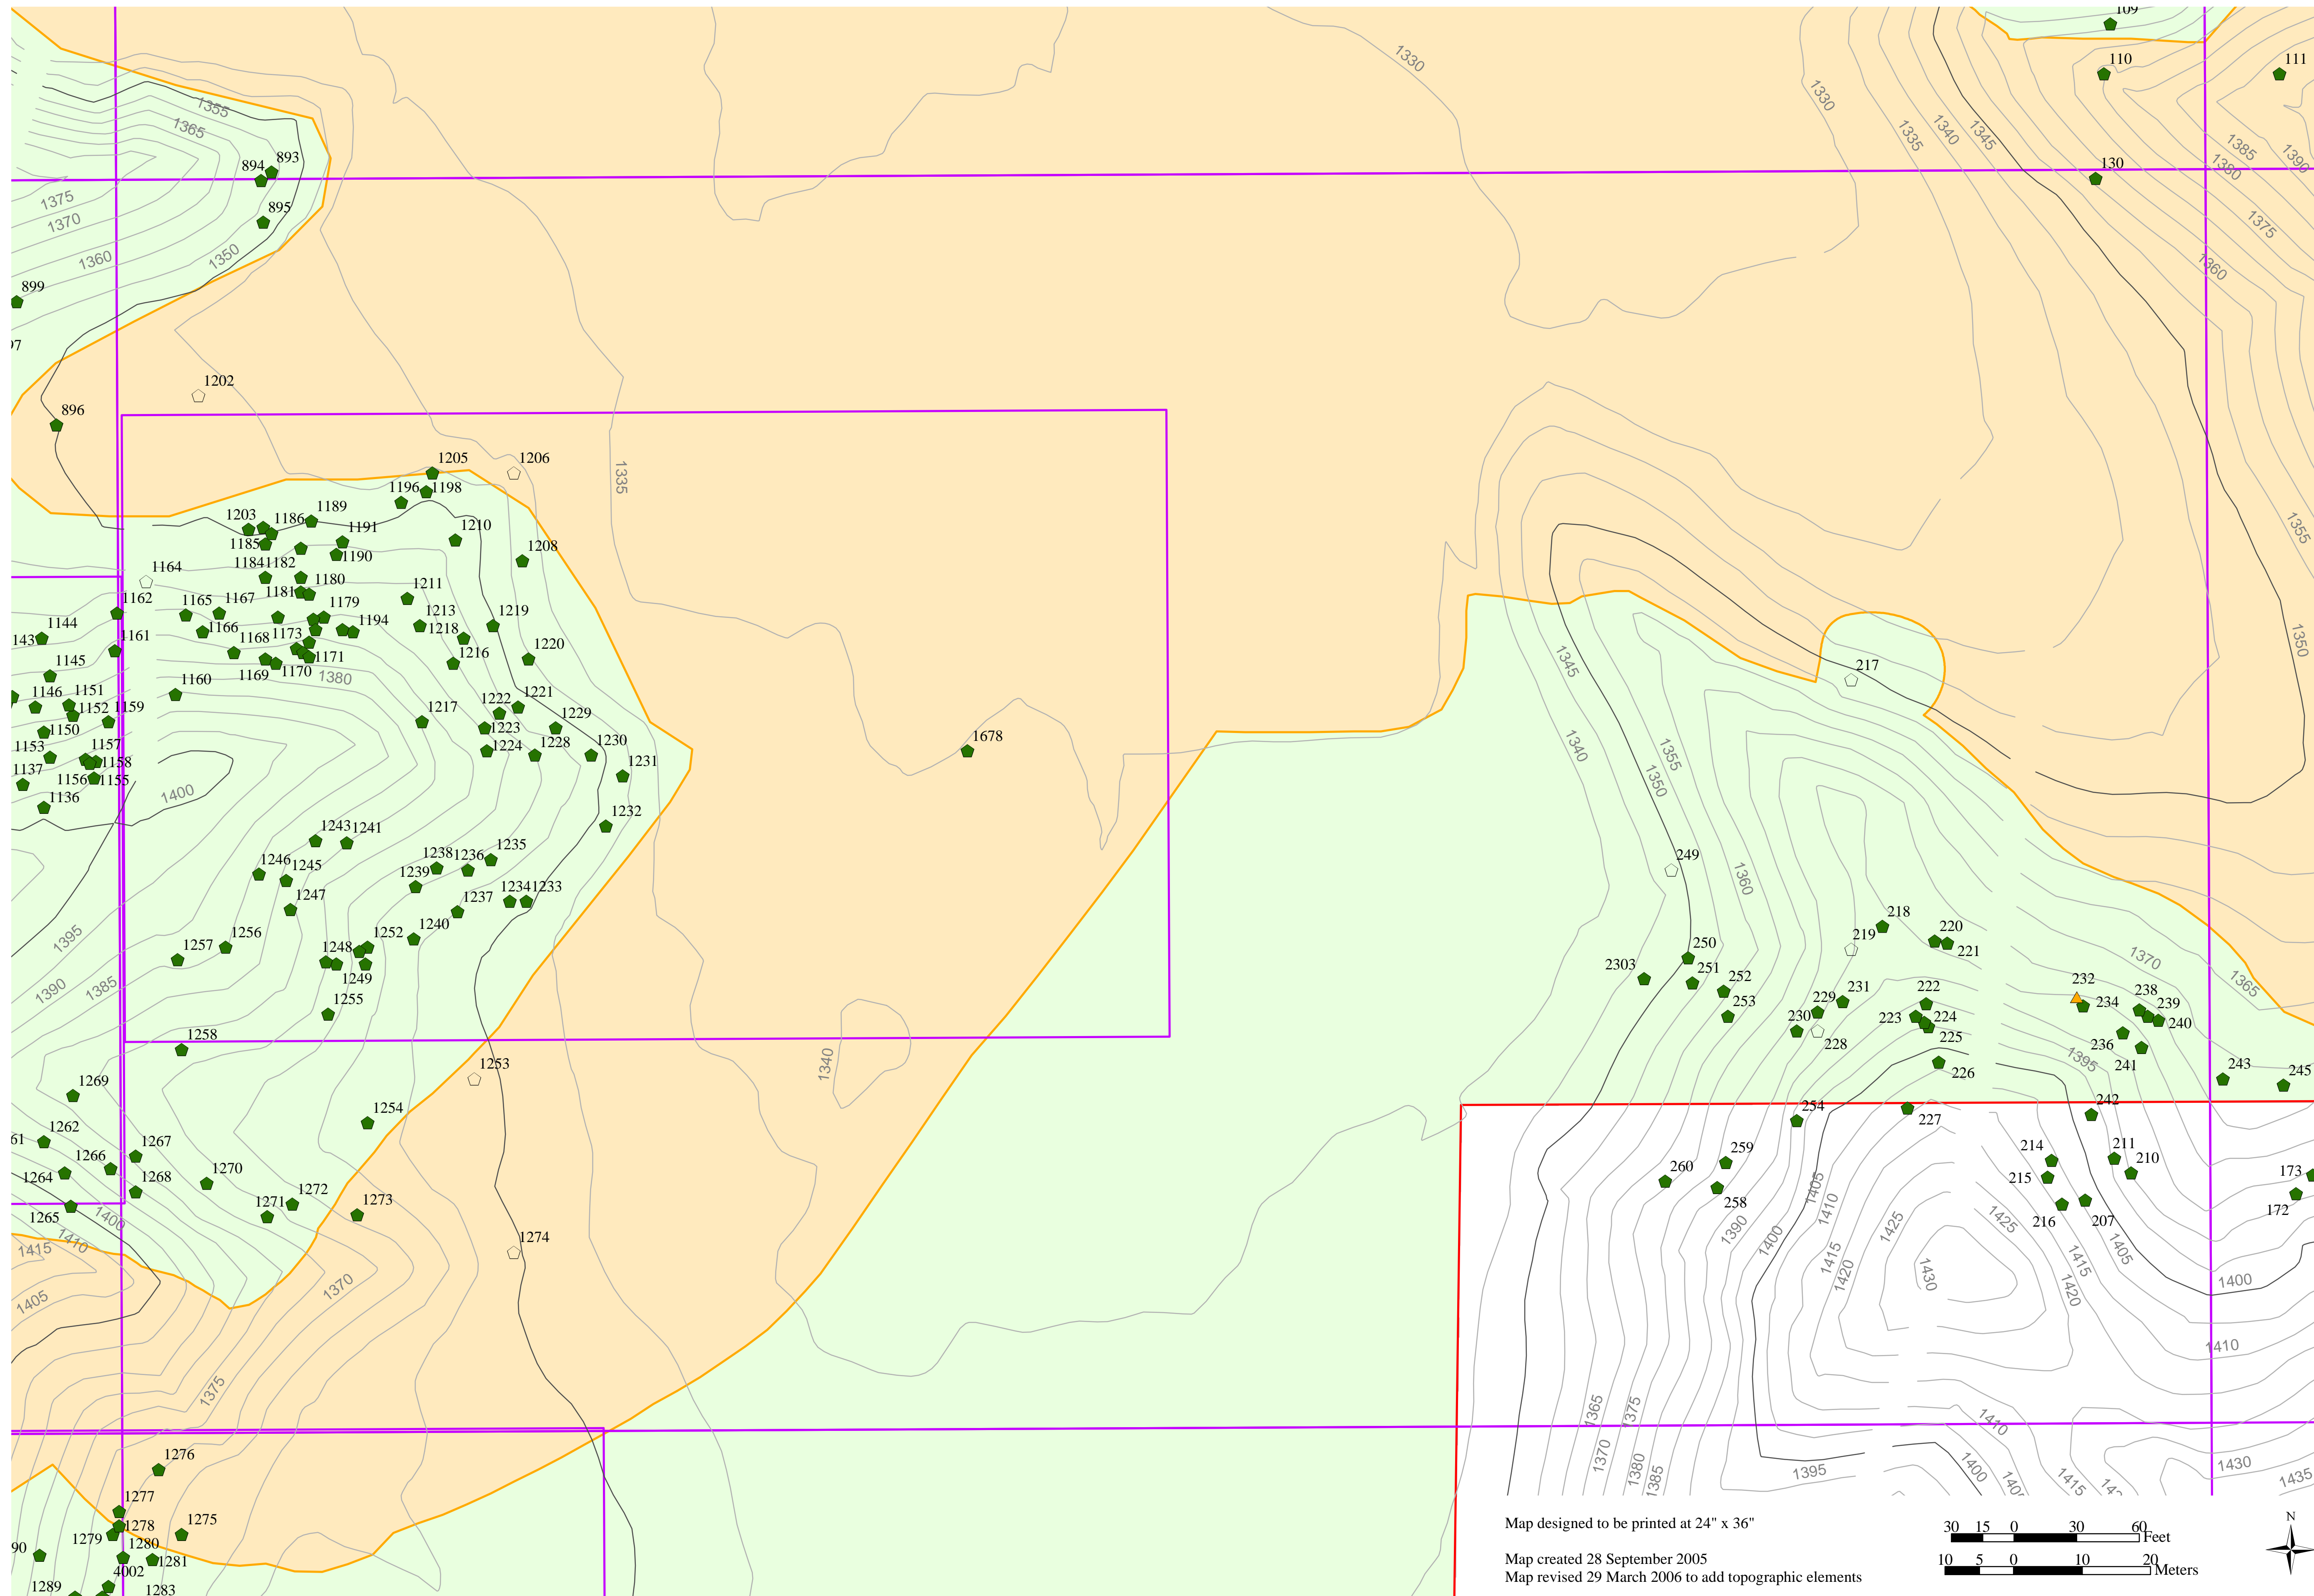

# E-2

Map designed to be printed at 24" x 36"

Map created 28 September 2005  
Map revised 29 March 2006 to add topographic elements

- Legend**
- Property Boundary
  - Grading Limit
  - IndexGrid\_01
- Onsite Oak Trees**
- Coast Live Oak
  - Heritage Coast Live Oak
  - ▲ Valley Oak
  - Heritage Valley Oak
  - Scrub Oak