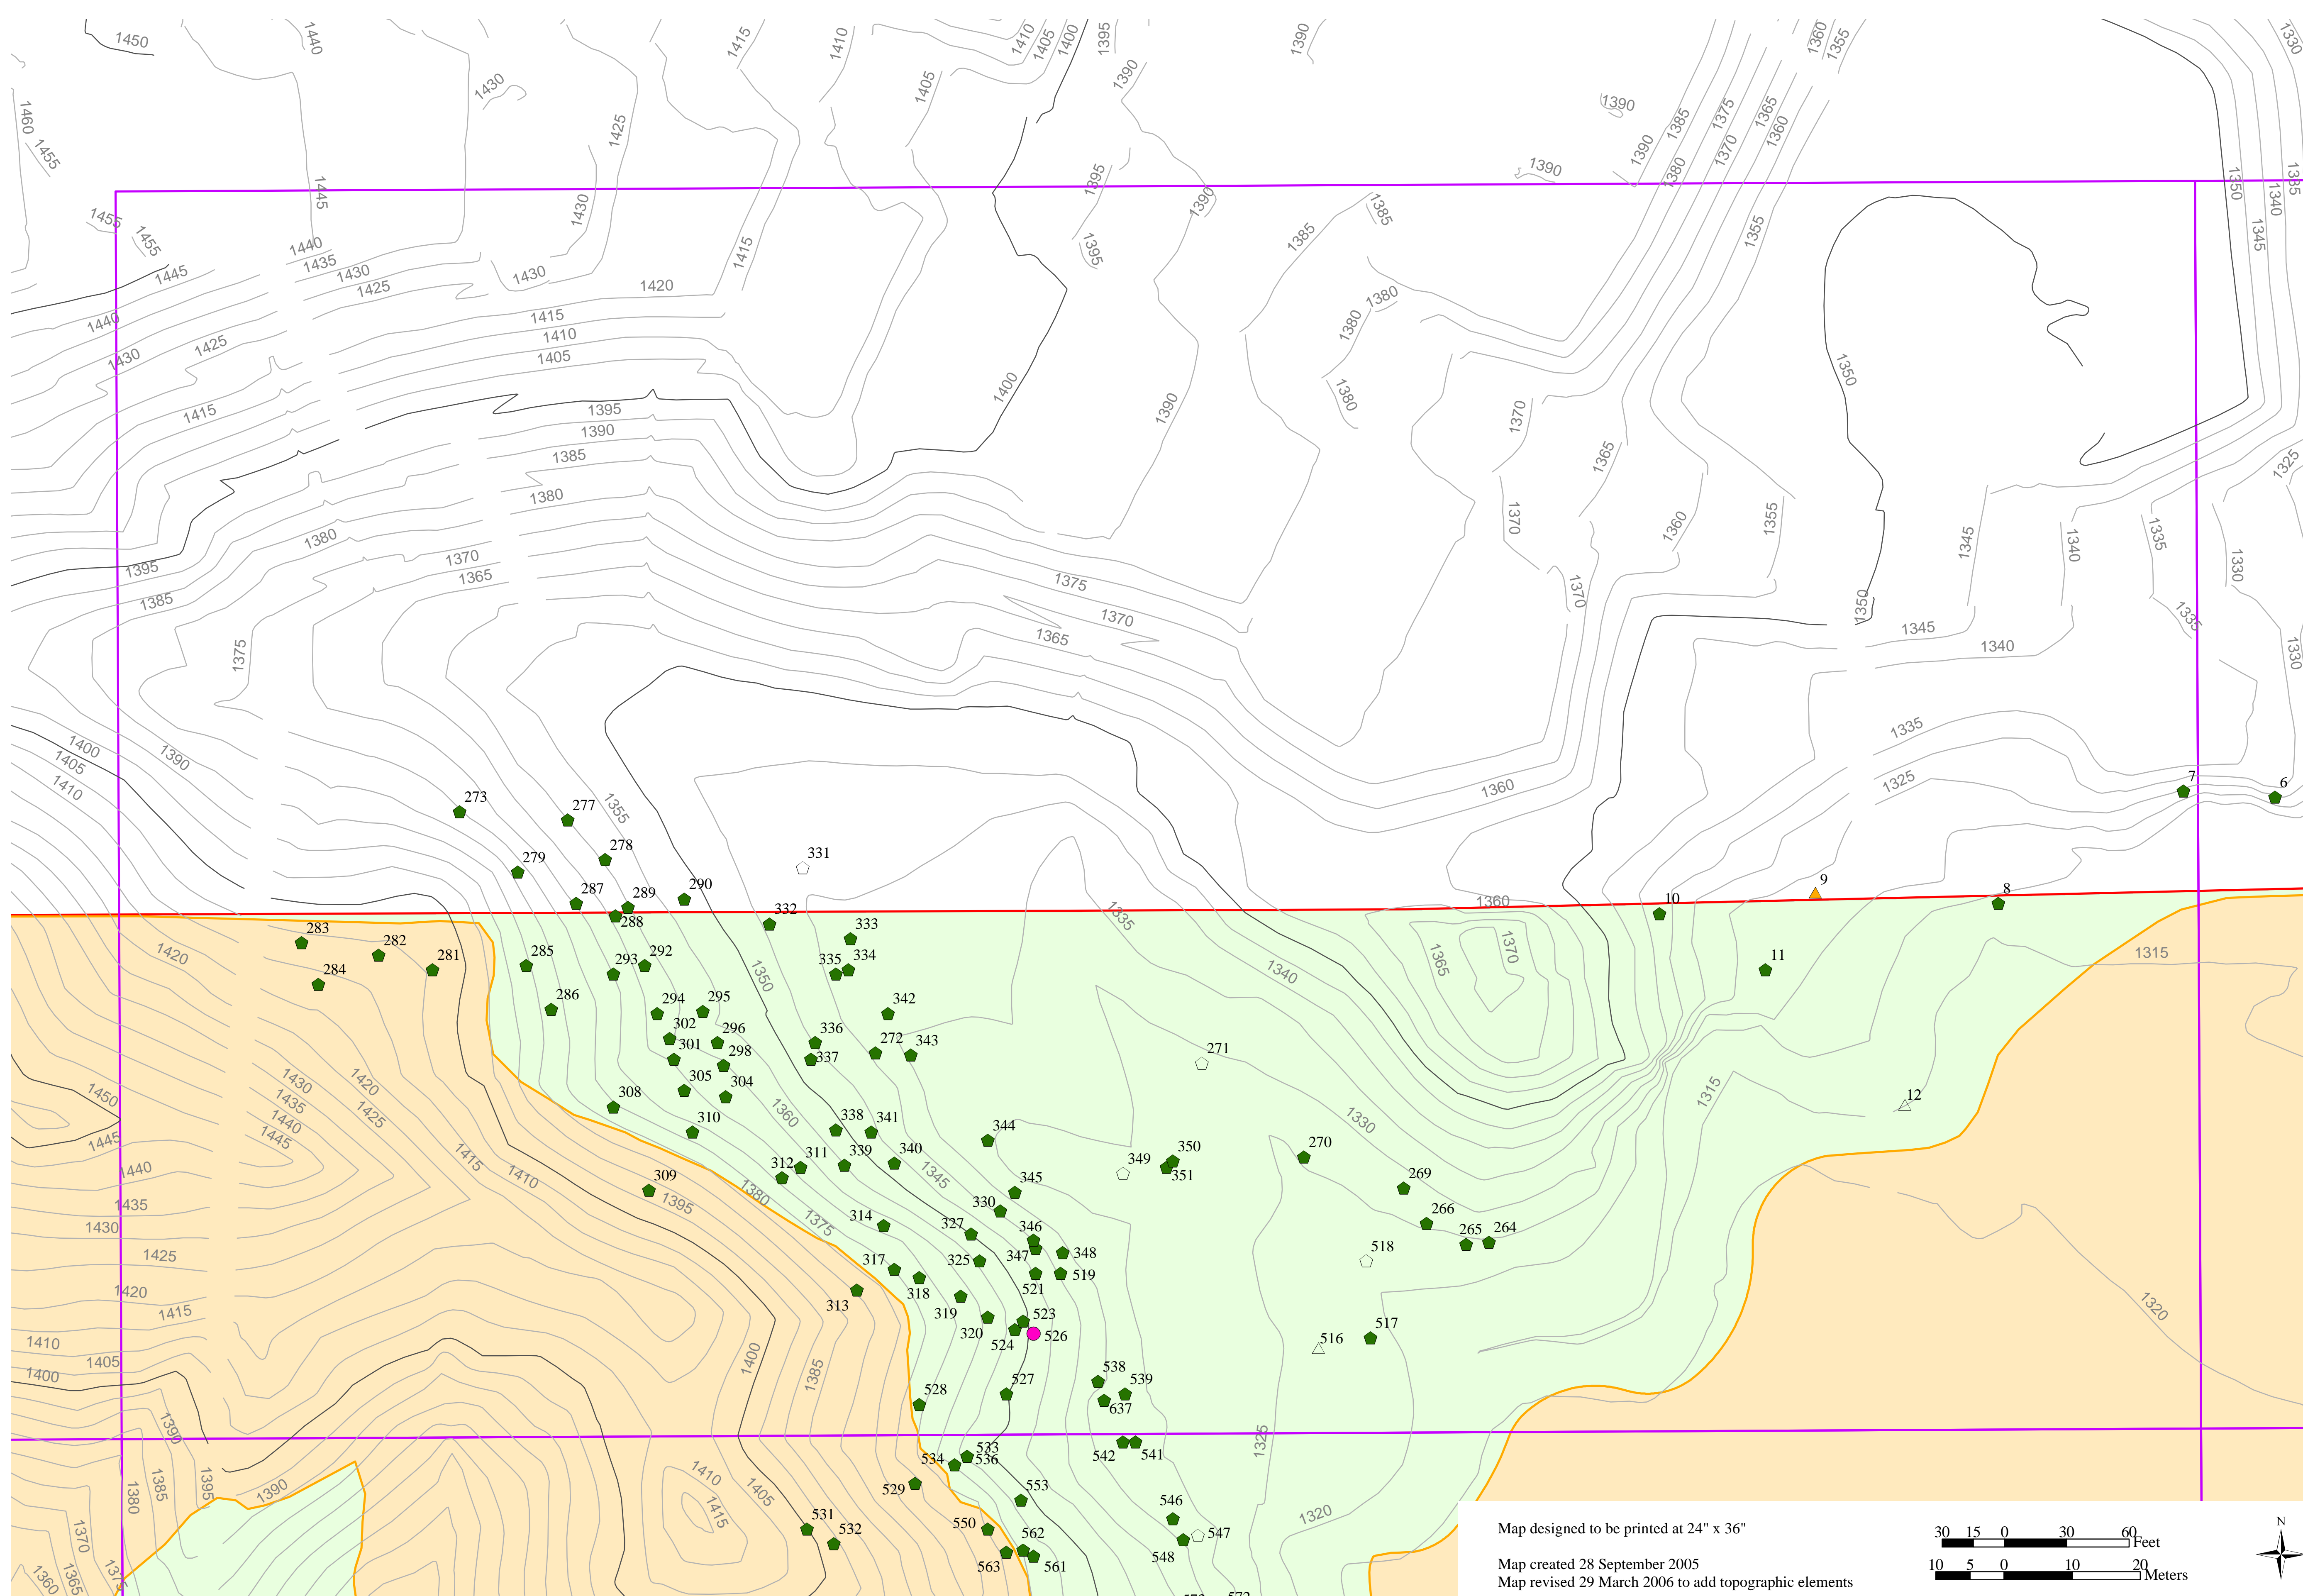

# F-4

Map designed to be printed at 24" x 36"

Map created 28 September 2005  
Map revised 29 March 2006 to add topographic elements

- Legend**
- Property Boundary
  - Grading Limit
  - IndexGrid\_01
  - Onsite Oak Trees**
  - ◆ Coast Live Oak
  - ◑ Heritage Coast Live Oak
  - ▲ Valley Oak
  - △ Heritage Valley Oak
  - Scrub Oak