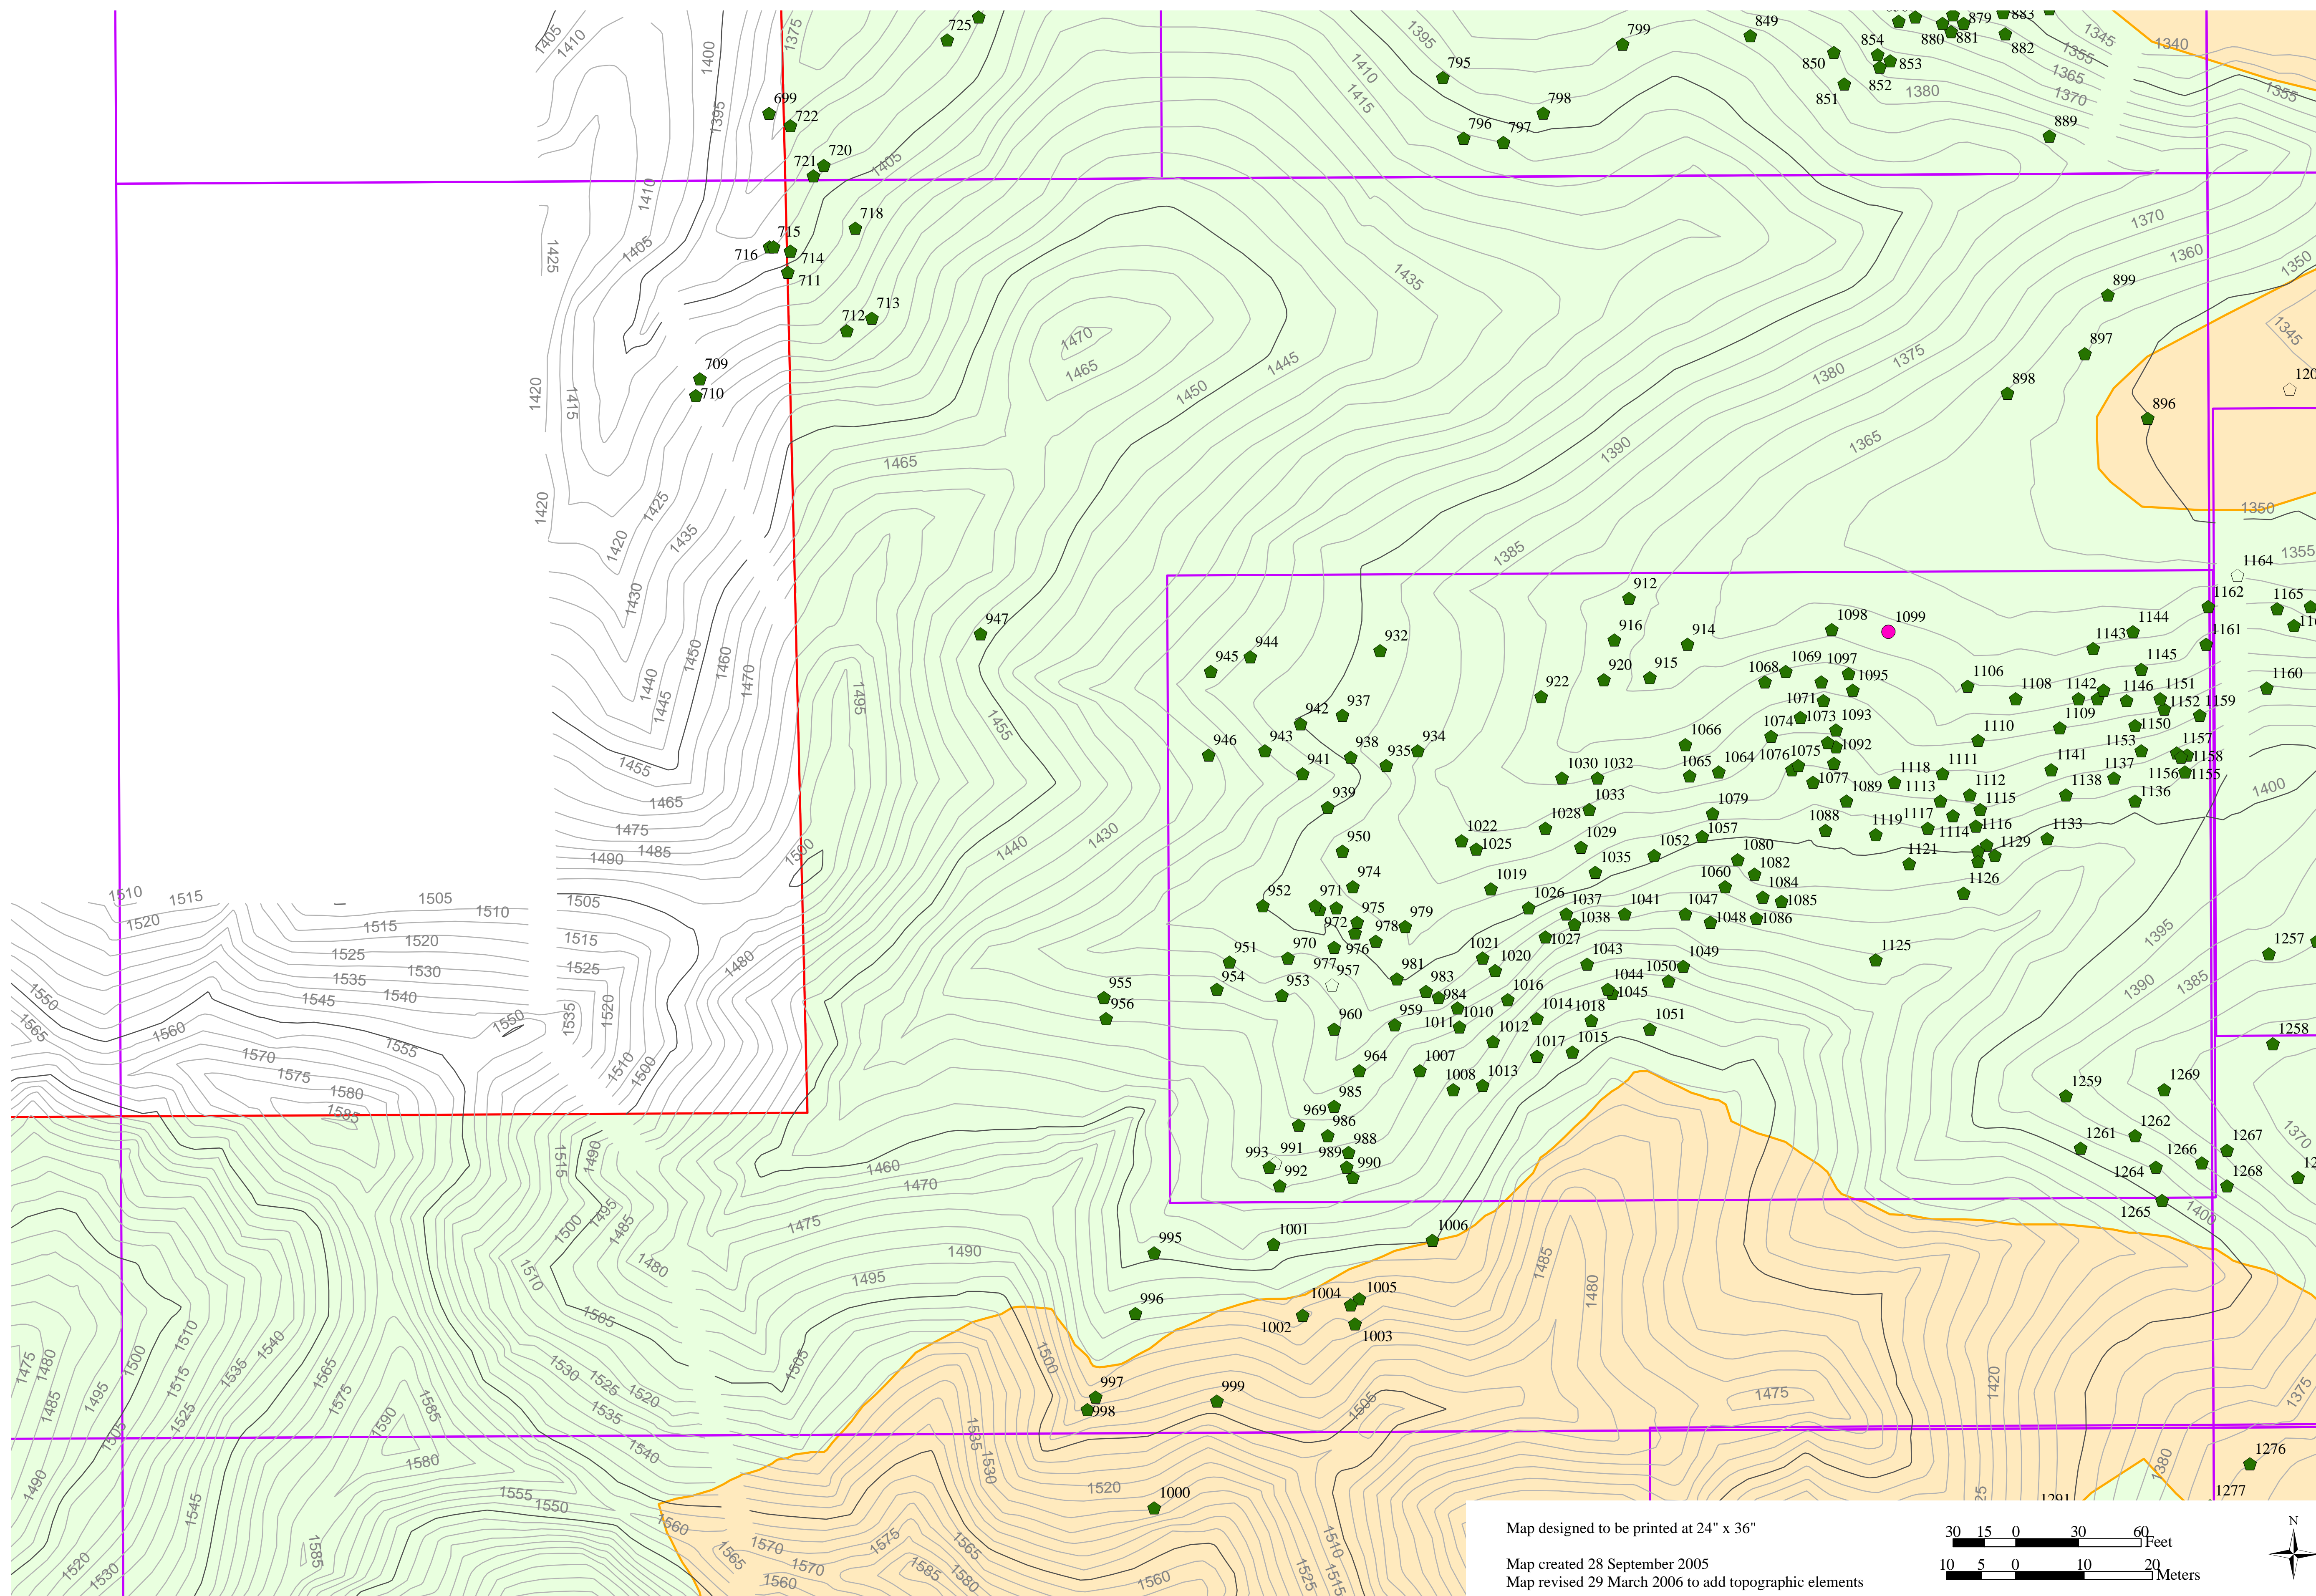

Map created 28 September 2005  
Map revised 29 March 2006 to add topographic elements

**Legend**

- Property Boundary
- Grading Limit
- IndexGrid\_01
- Onsite Oak Trees**
- ◆ Coast Live Oak
- ◓ Heritage Coast Live Oak
- ▲ Valley Oak
- ▴ Heritage Valley Oak
- Scrub Oak

Map created 28 September 2005  
Map revised 29 March 2006 to add topographic elements

- Legend**
- Property Boundary
  - Grading Limit
  - IndexGrid\_01
- Onsite Oak Trees**
- Coast Live Oak
  - Heritage Coast Live Oak
  - ▲ Valley Oak
  - Heritage Valley Oak
  - Scrub Oak