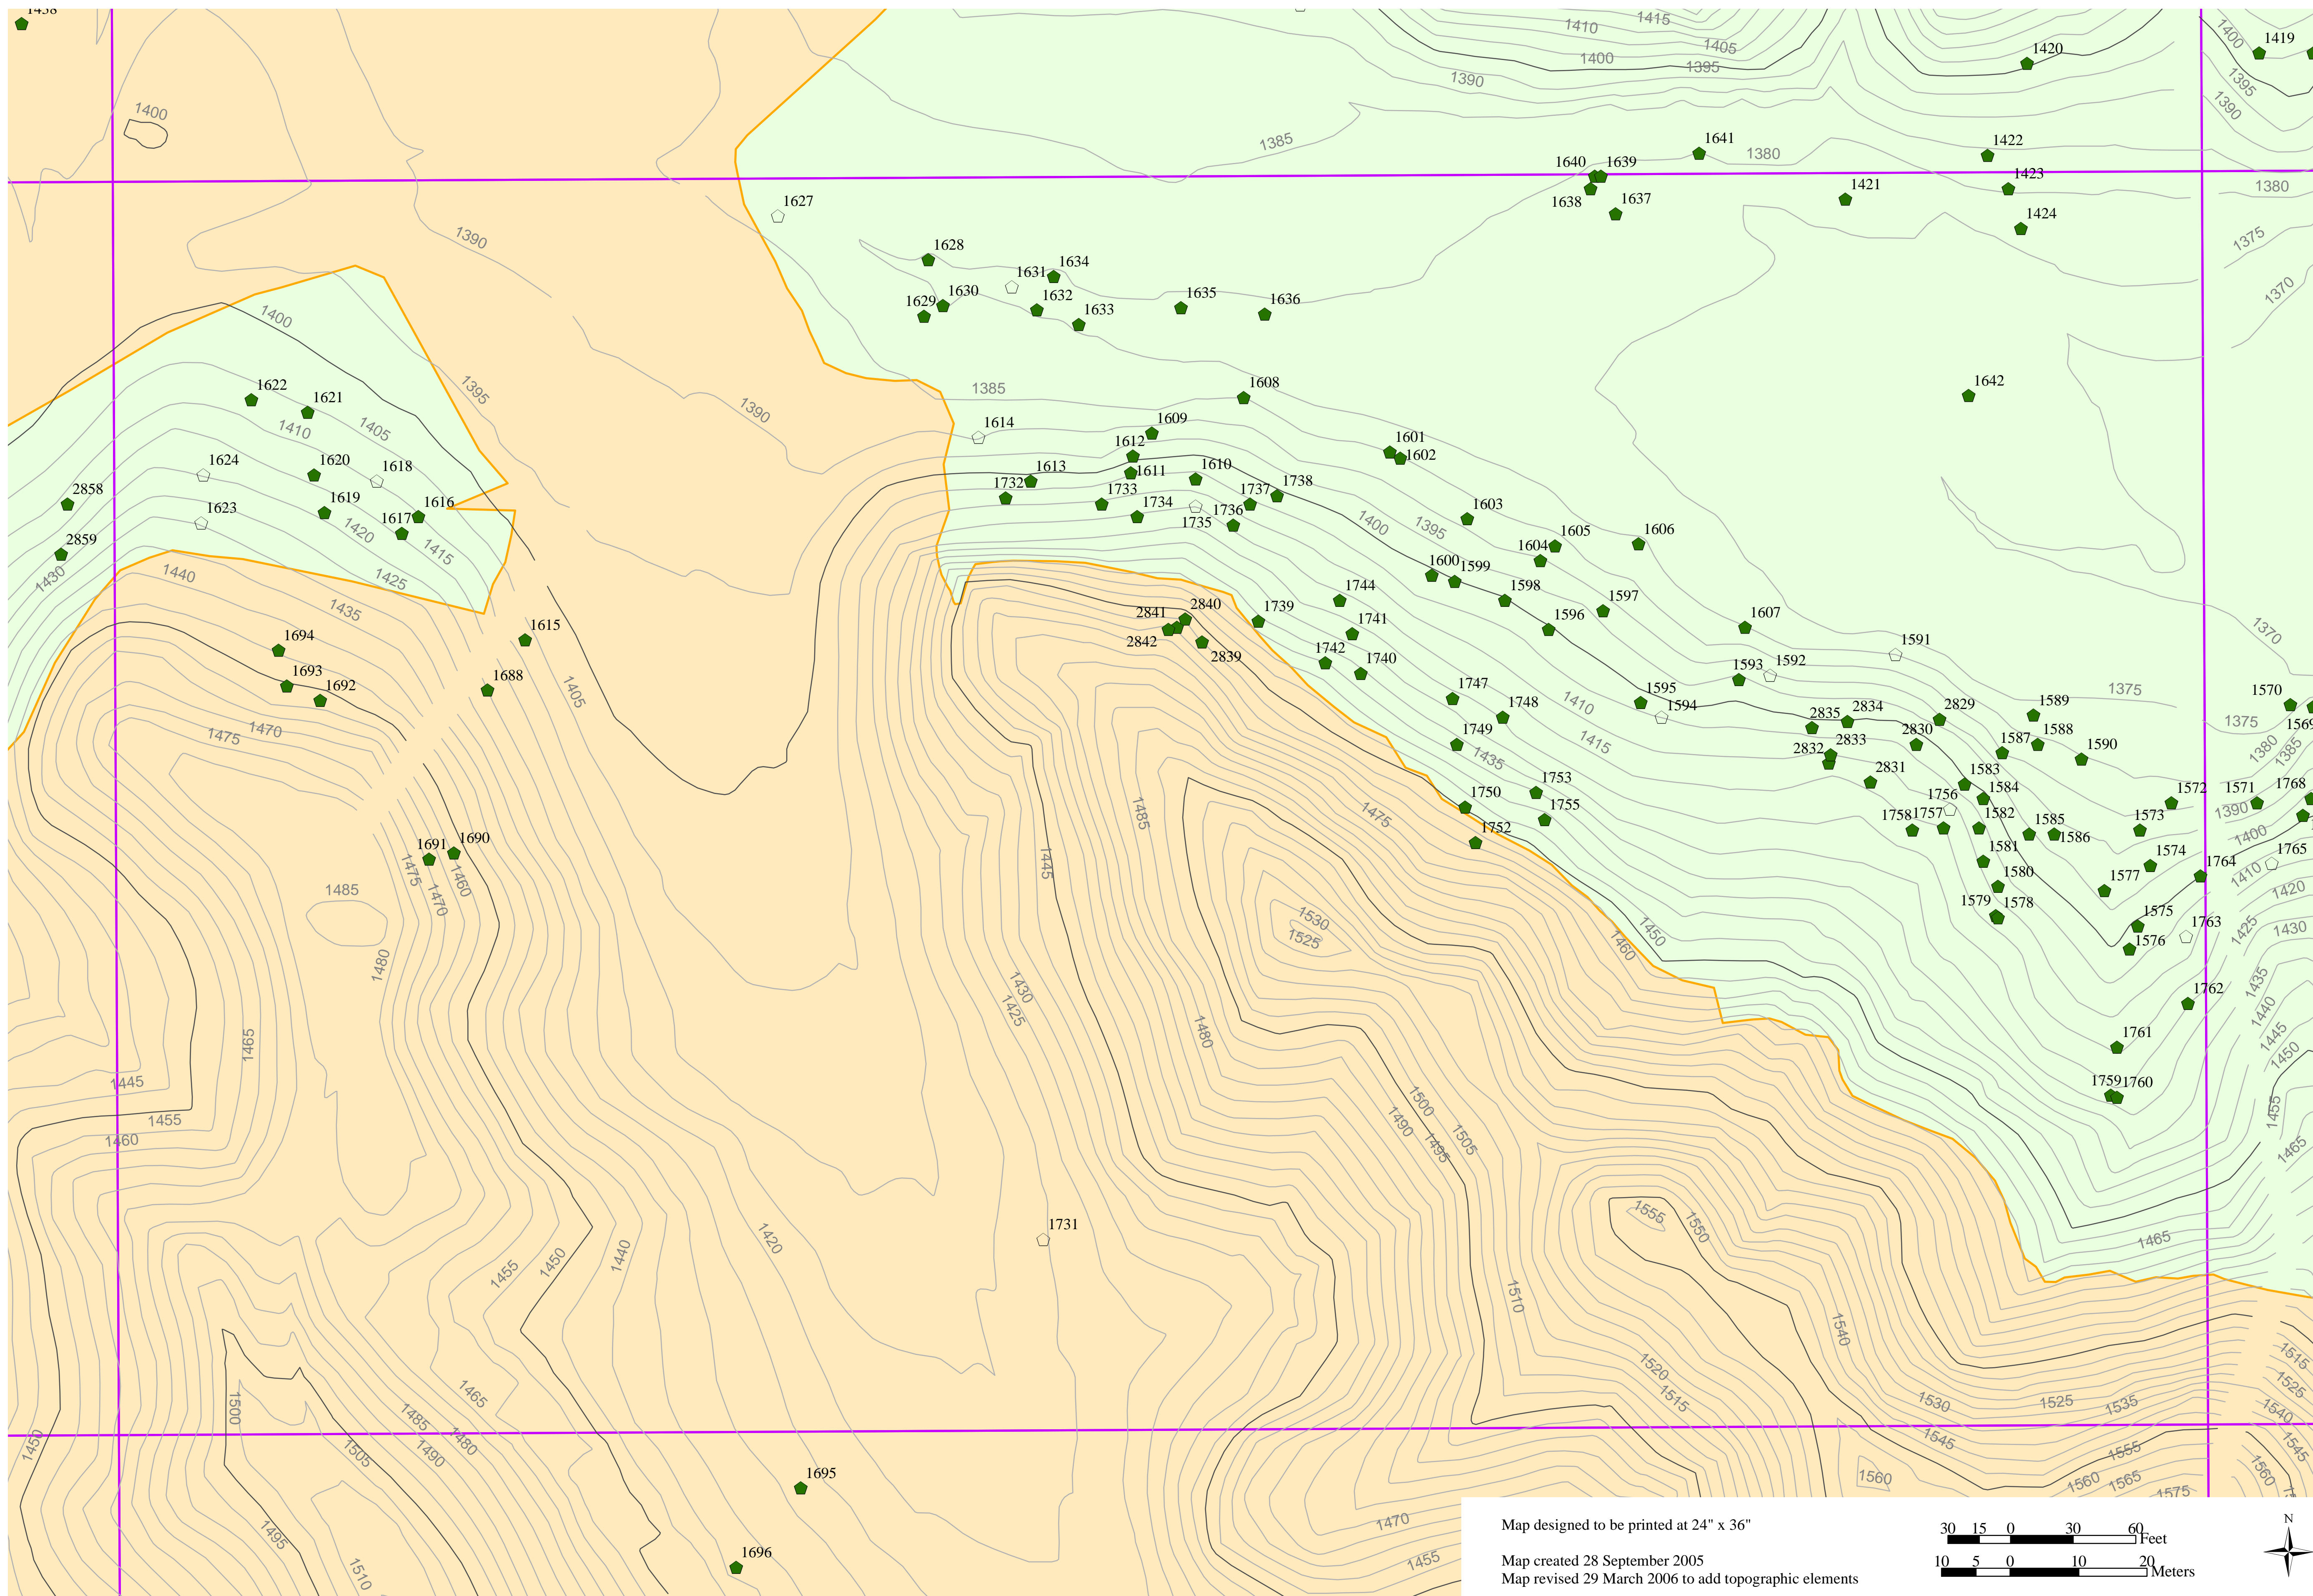

Map created 28 September 2005  
Map revised 29 March 2006 to add topographic elements

**Legend**

- Property Boundary
- Grading Limit
- IndexGrid\_01
- Onsite Oak Trees**
- Coast Live Oak
- ▭ Heritage Coast Live Oak
- ▲ Valley Oak
- ▴ Heritage Valley Oak
- Scrub Oak

Map created 28 September 2005  
Map revised 29 March 2006 to add topographic elements

**Legend**

- Property Boundary
- Grading Limit
- IndexGrid\_01
- Onsite Oak Trees**
- Coast Live Oak
- ◻ Heritage Coast Live Oak
- ▲ Valley Oak
- △ Heritage Valley Oak
- Scrub Oak

Map created 28 September 2005  
Map revised 29 March 2006 to add topographic elements

**Legend**

- Property Boundary
- Grading Limit
- IndexGrid\_01
- Onsite Oak Trees**
- ◆ Coast Live Oak
- ▭ Heritage Coast Live Oak
- ▲ Valley Oak
- ▴ Heritage Valley Oak
- Scrub Oak