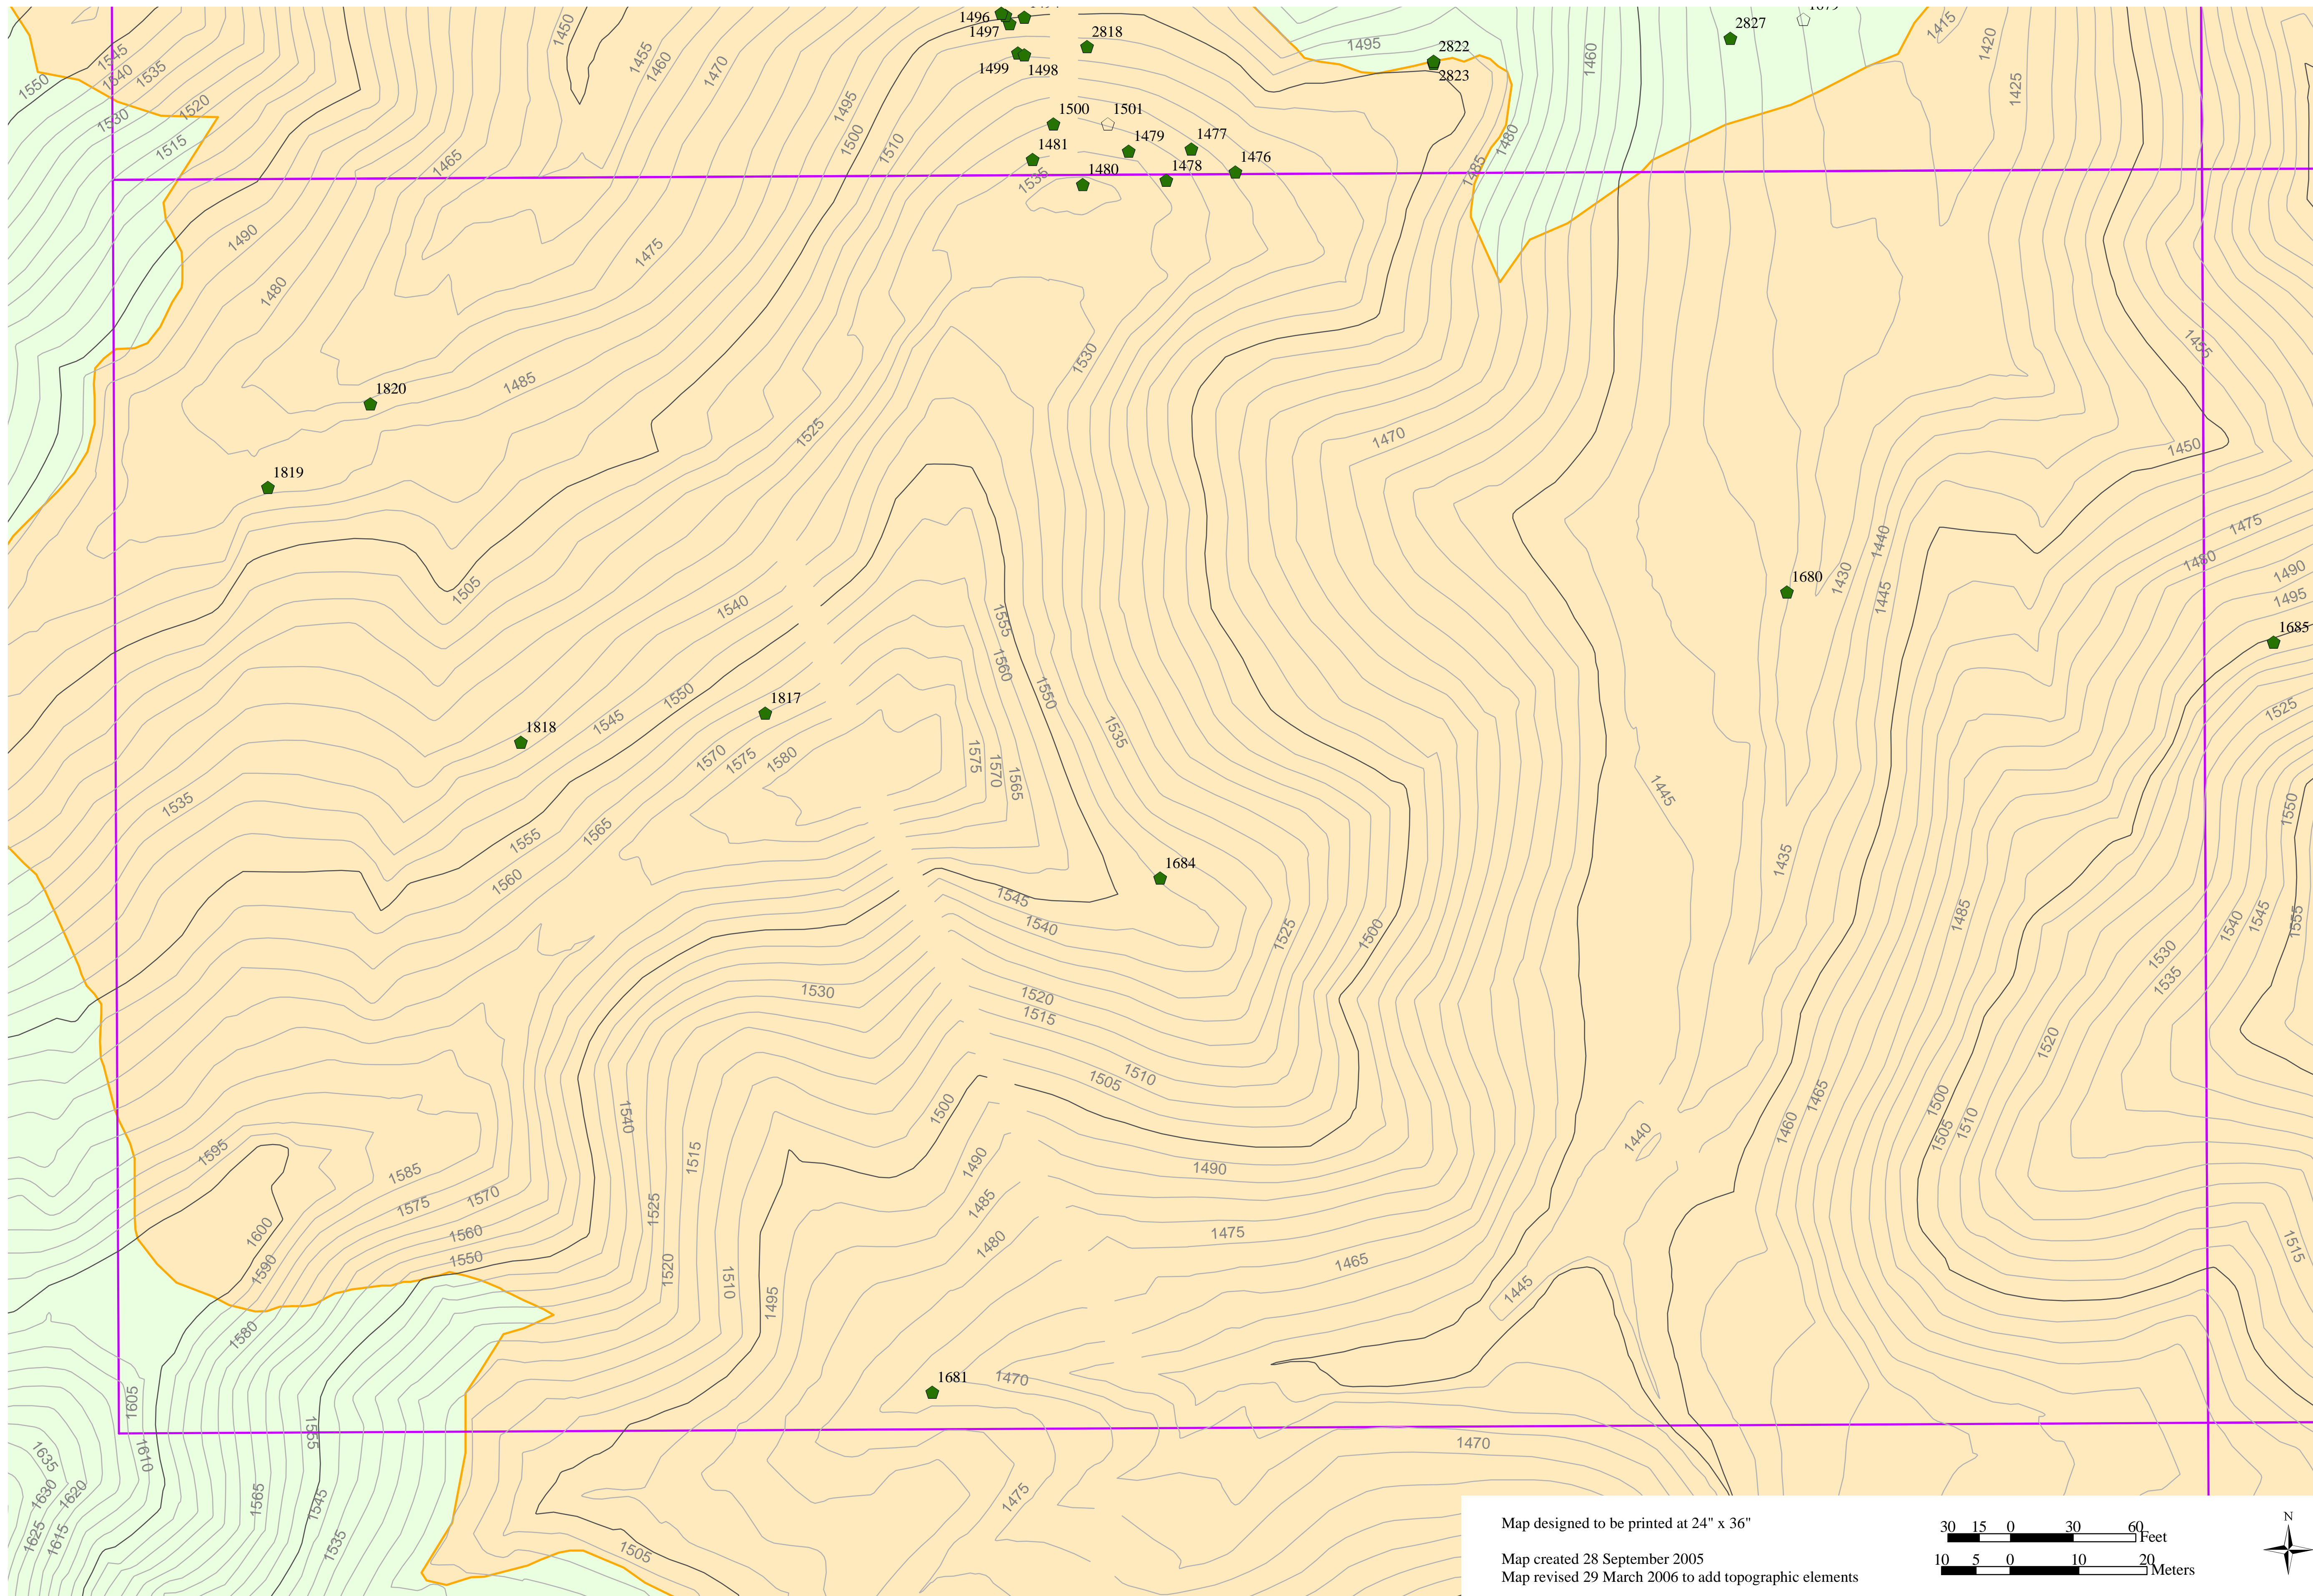

**Legend**

- Property Boundary
- Grading Limit
- IndexGrid\_01
- Onsite Oak Trees**
- ◆ Coast Live Oak
- ◻ Heritage Coast Live Oak
- ▲ Valley Oak
- ◻ Heritage Valley Oak
- Scrub Oak

**Lyons Canyon Ranch Oak Trees**  
Onsite Oak Trees

Map created: September 28, 2005  
Oak Trees Assessed: 2001 - 2004

David Magney  
Environmental Consulting  
805-646-6045

Onsite Oak Trees

**A-2**

Map designed to be printed at 24" x 36"

Map created 28 September 2005  
Map revised 29 March 2006 to add topographic elements

- Legend**
- Property Boundary
  - Grading Limit
  - IndexGrid\_01
- Onsite Oak Trees**
- ◆ Coast Live Oak
  - ▭ Heritage Coast Live Oak
  - ▲ Valley Oak
  - ▴ Heritage Valley Oak
  - Scrub Oak