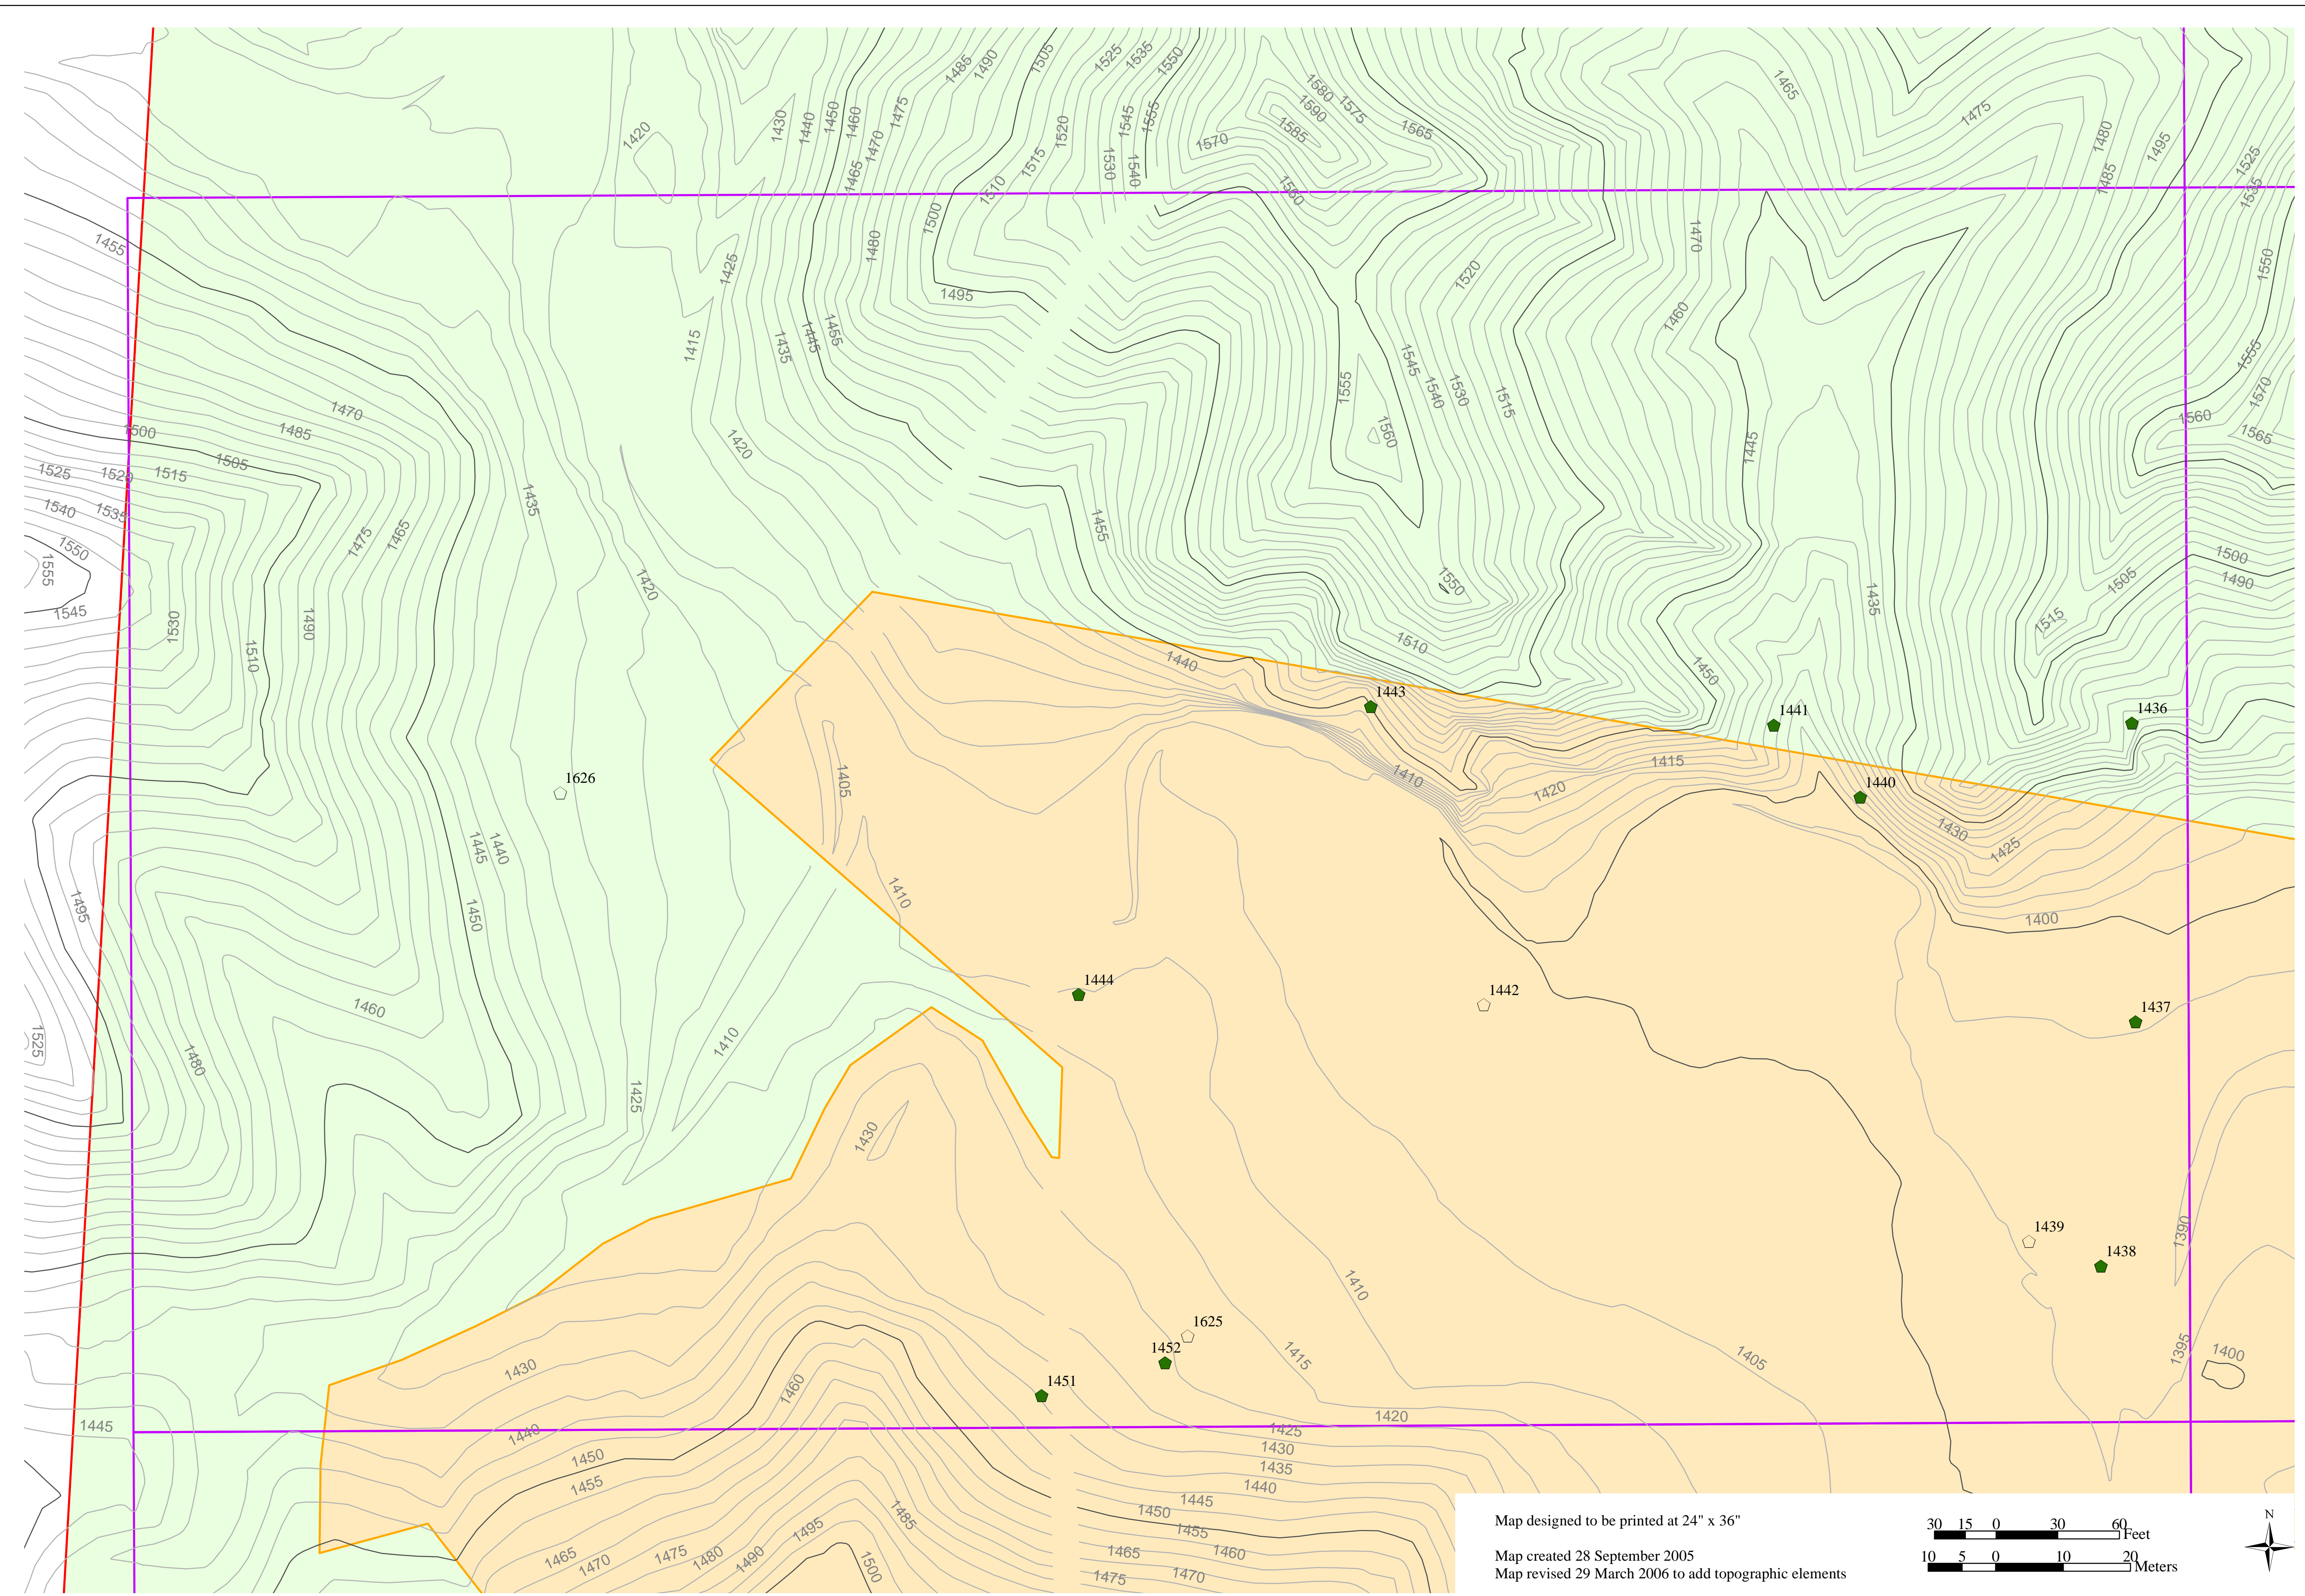

Map created 28 September 2005  
Map revised 29 March 2006 to add topographic elements

**Legend**

- Property Boundary
- Grading Limit
- IndexGrid\_01
- Onsite Oak Trees**
- ◆ Coast Live Oak
- ▭ Heritage Coast Live Oak
- ▲ Valley Oak
- ▴ Heritage Valley Oak
- Scrub Oak

Map created 28 September 2005  
Map revised 29 March 2006 to add topographic elements

- Legend**
- Property Boundary
  - Grading Limit
  - IndexGrid\_01
- Onsite Oak Trees**
- ◆ Coast Live Oak
  - Heritage Coast Live Oak
  - ▲ Valley Oak
  - Heritage Valley Oak
  - Scrub Oak