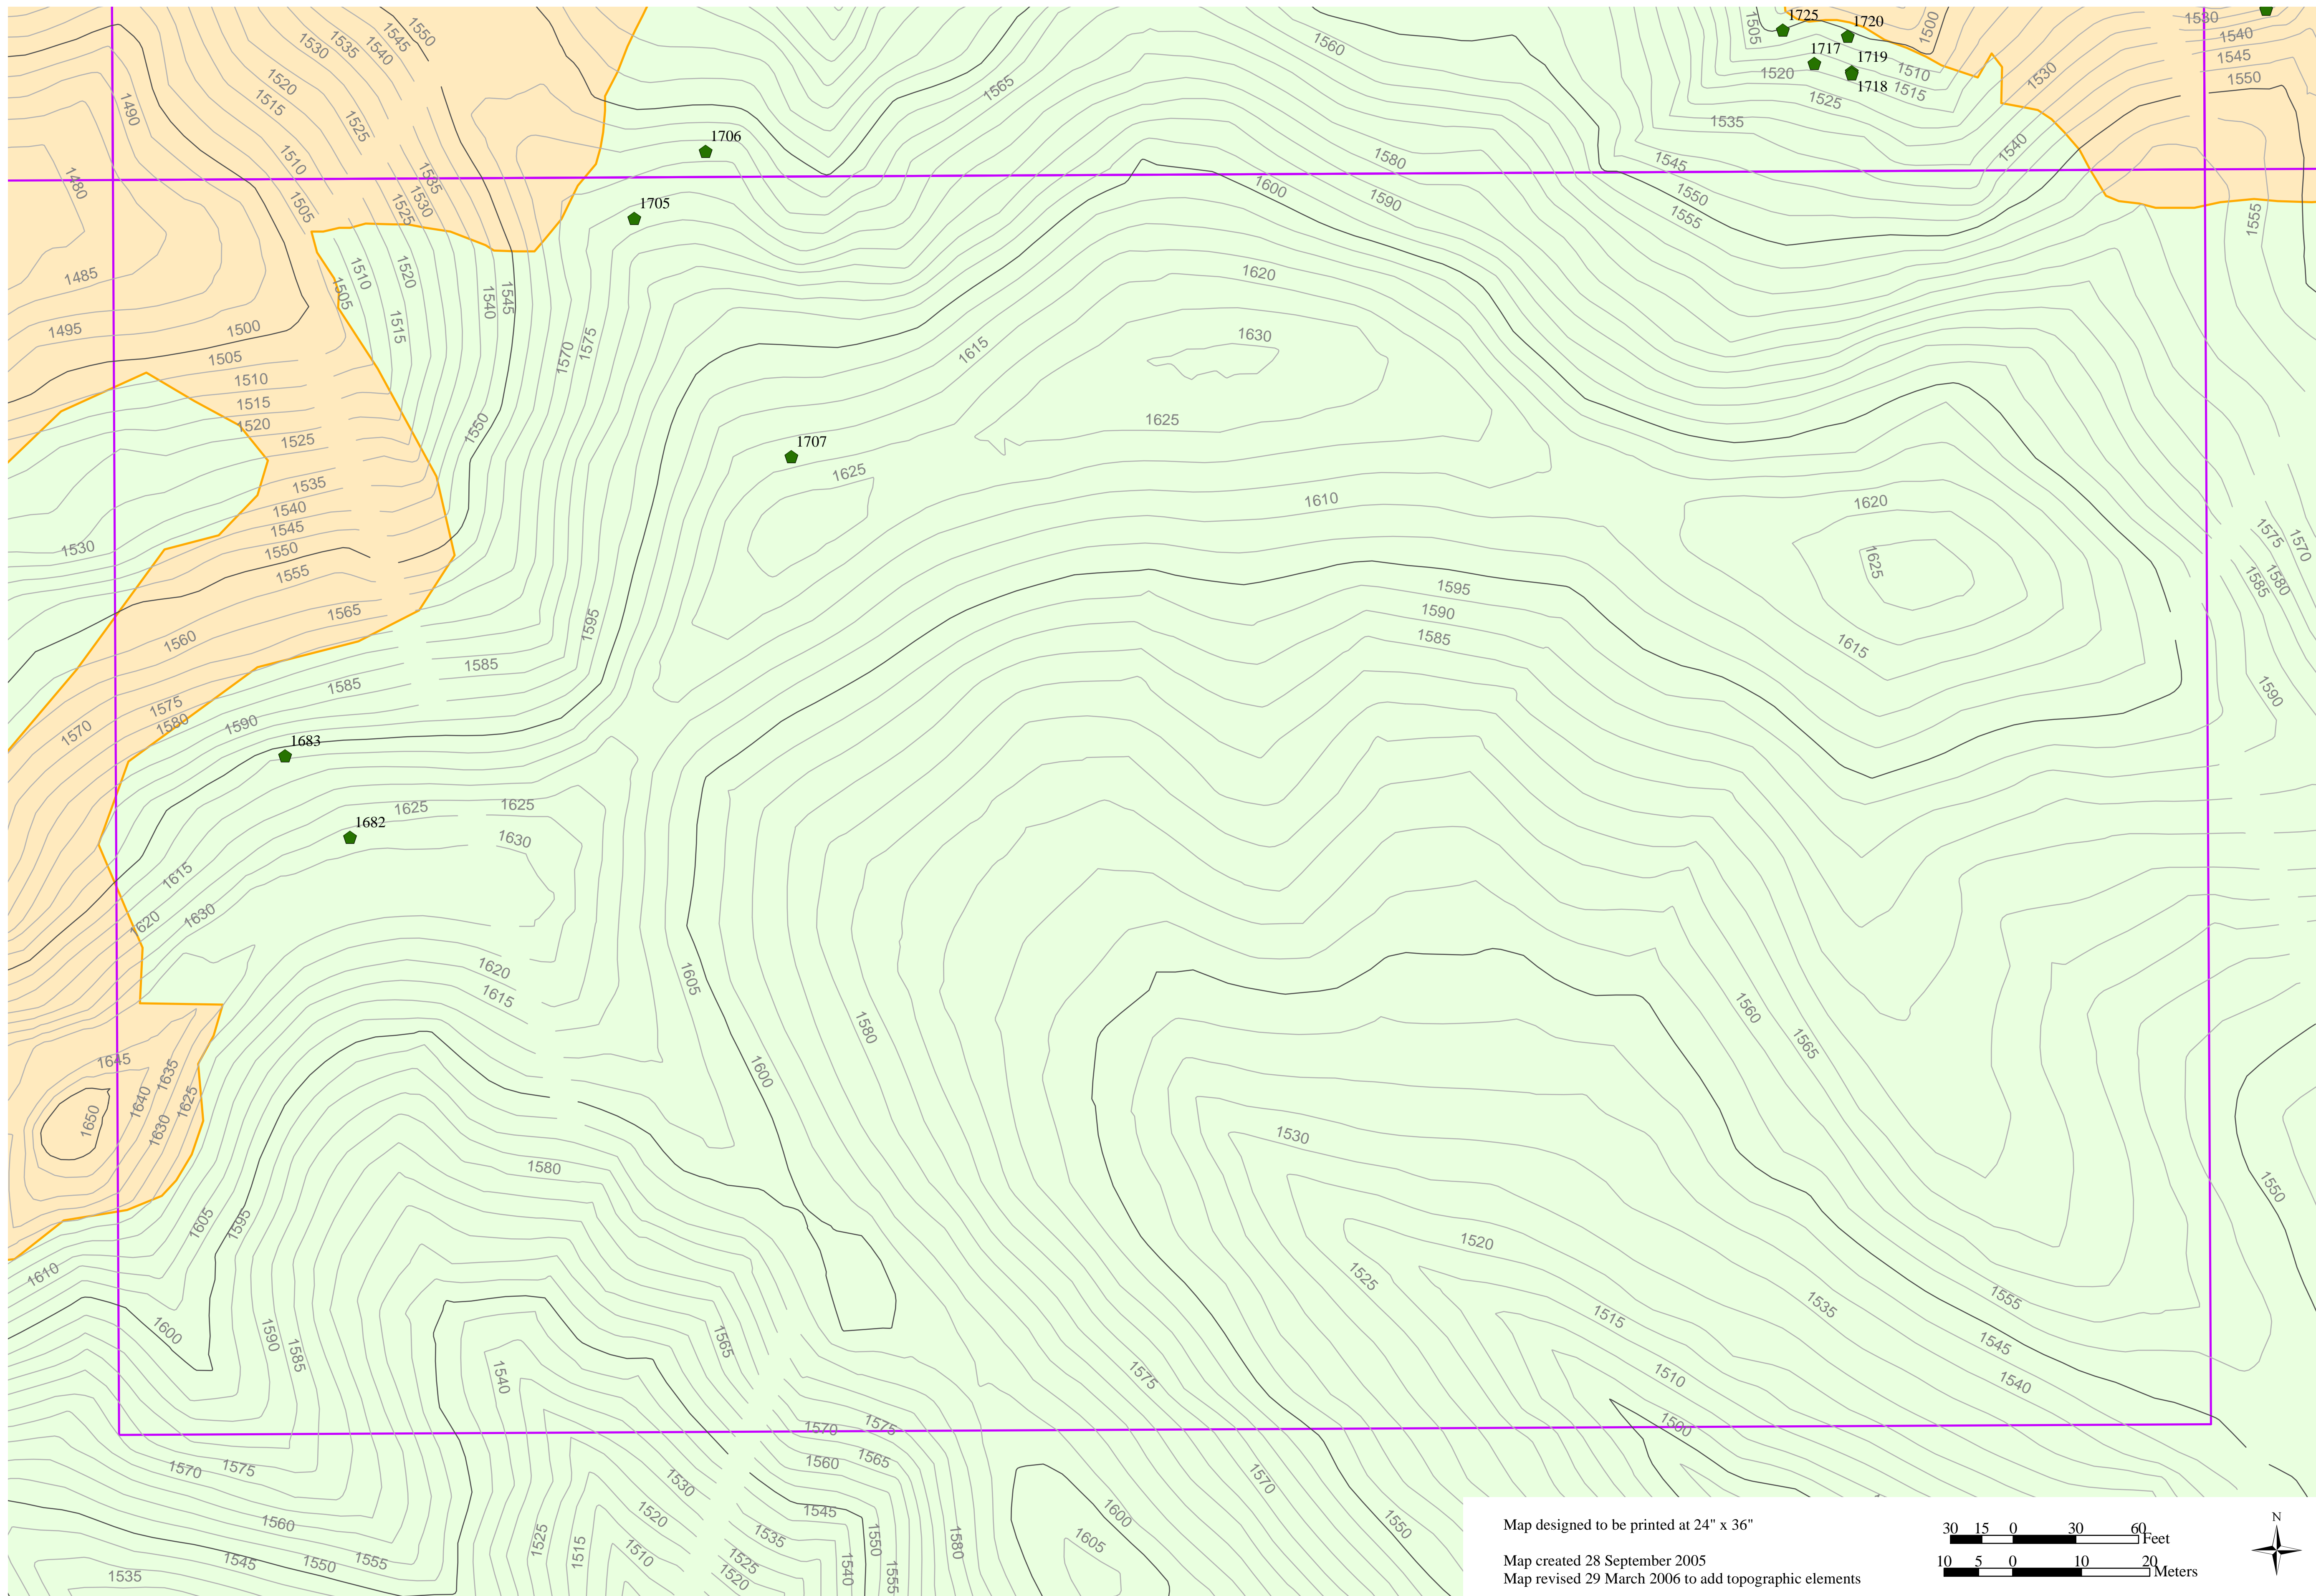

- Property Boundary
  - Index Grid
  - Grading Limit
- Onsite Oak Trees**
- ▧ Coast Live Oak
  - ▧ Heritage Coast Live Oak
  - ▲ Valley Oak
  - ▲ Heritage Valley Oak
  - Scrub Oak

**Lyons Canyon Ranch Oak Trees**  
Onsite Oak Trees

Map created: September 28, 2005  
Oak Trees Assessed: 2001 - 2004

David Magney  
Environmental Consulting  
805-646-6045

Onsite Oak Trees

**INDEX**

Map designed to be printed at 24" x 36"

Map created 28 September 2005  
Map revised 29 March 2006 to add topographic elements

**Legend**

- Property Boundary
- Grading Limit
- IndexGrid\_01
- Onsite Oak Trees**
- ◆ Coast Live Oak
- ◻ Heritage Coast Live Oak
- ▲ Valley Oak
- ◻ Heritage Valley Oak
- Scrub Oak

**Lyons Canyon Ranch Oak Trees**  
Onsite Oak Trees

- Legend**
- Property Boundary
  - Grading Limit
  - IndexGrid\_01
- Onsite Oak Trees**
- ◆ Coast Live Oak
  - ▭ Heritage Coast Live Oak
  - ▲ Valley Oak
  - ▴ Heritage Valley Oak
  - Scrub Oak