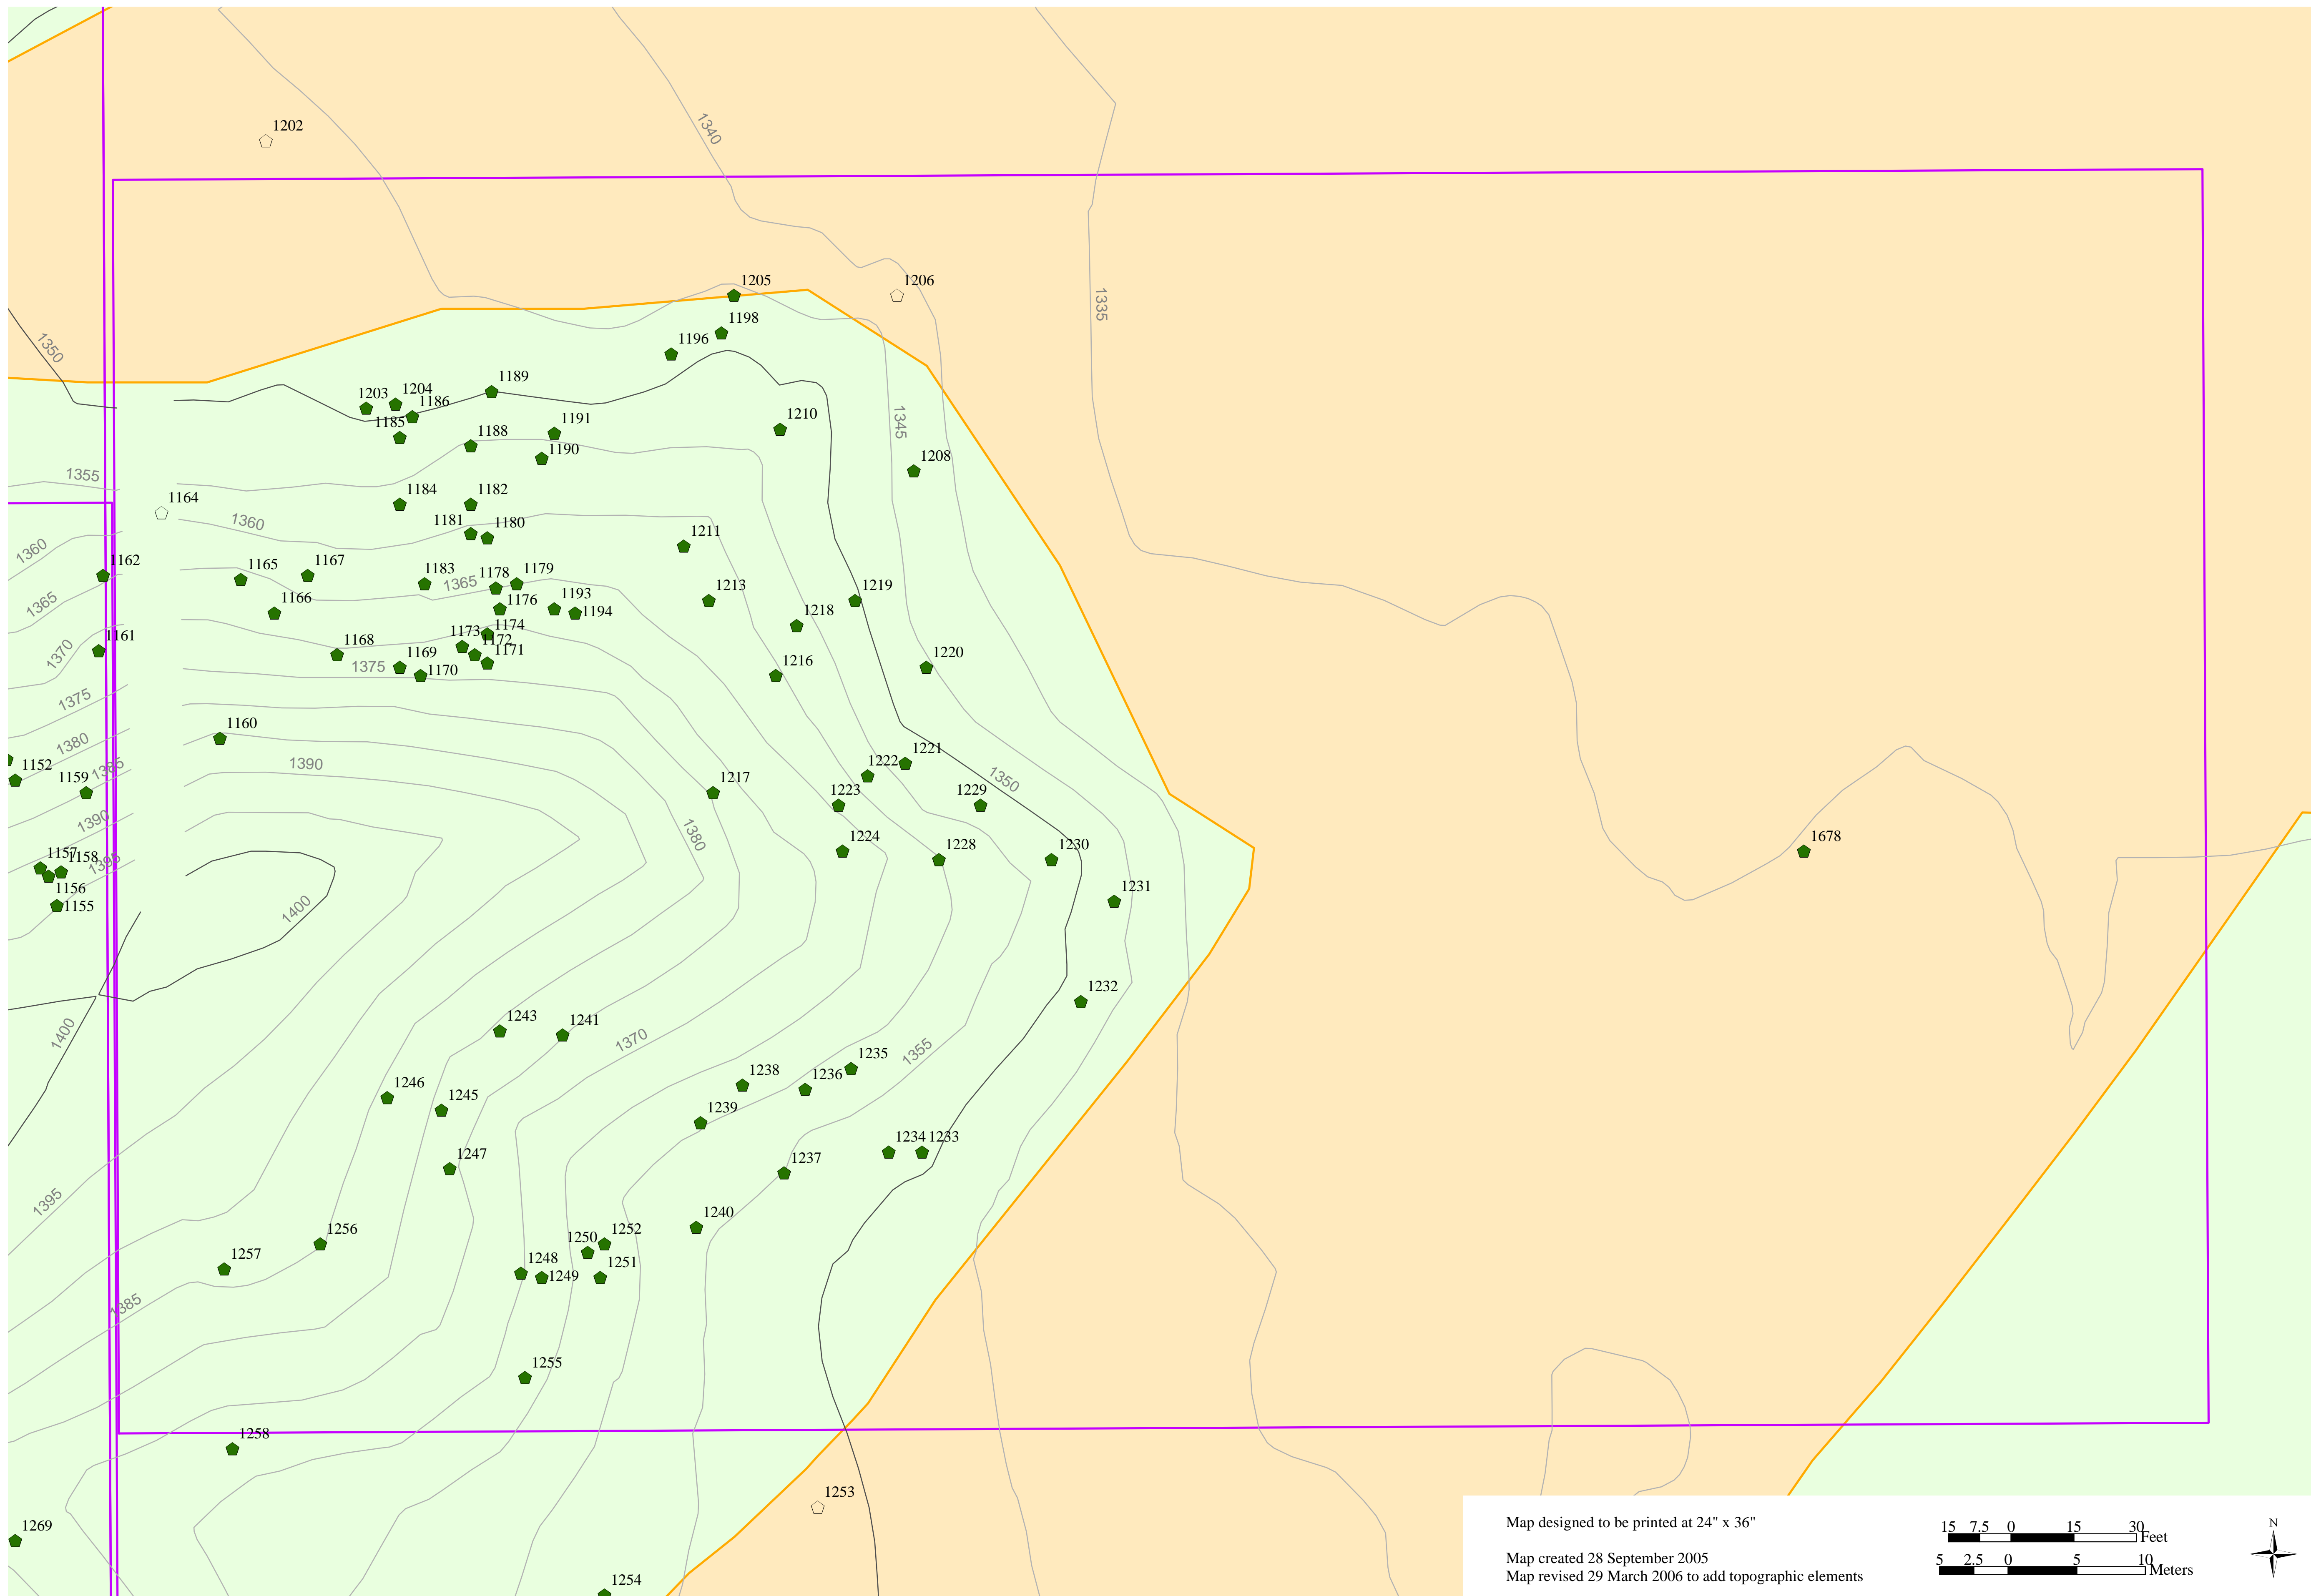

# DET-2

Map designed to be printed at 24" x 36"

Map created 28 September 2005  
Map revised 29 March 2006 to add topographic elements

**Legend**

- Property Boundary
- Grading Limit
- IndexGrid\_01
- Onsite Oak Trees**
- Coast Live Oak
- Heritage Coast Live Oak
- ▲ Valley Oak
- Heritage Valley Oak
- Scrub Oak

Map created 28 September 2005  
Map revised 29 March 2006 to add topographic elements

- Legend**
- Property Boundary
  - Grading Limit
  - IndexGrid\_01
- Onsite Oak Trees**
- Coast Live Oak
  - Heritage Coast Live Oak
  - ▲ Valley Oak
  - Heritage Valley Oak
  - Scrub Oak