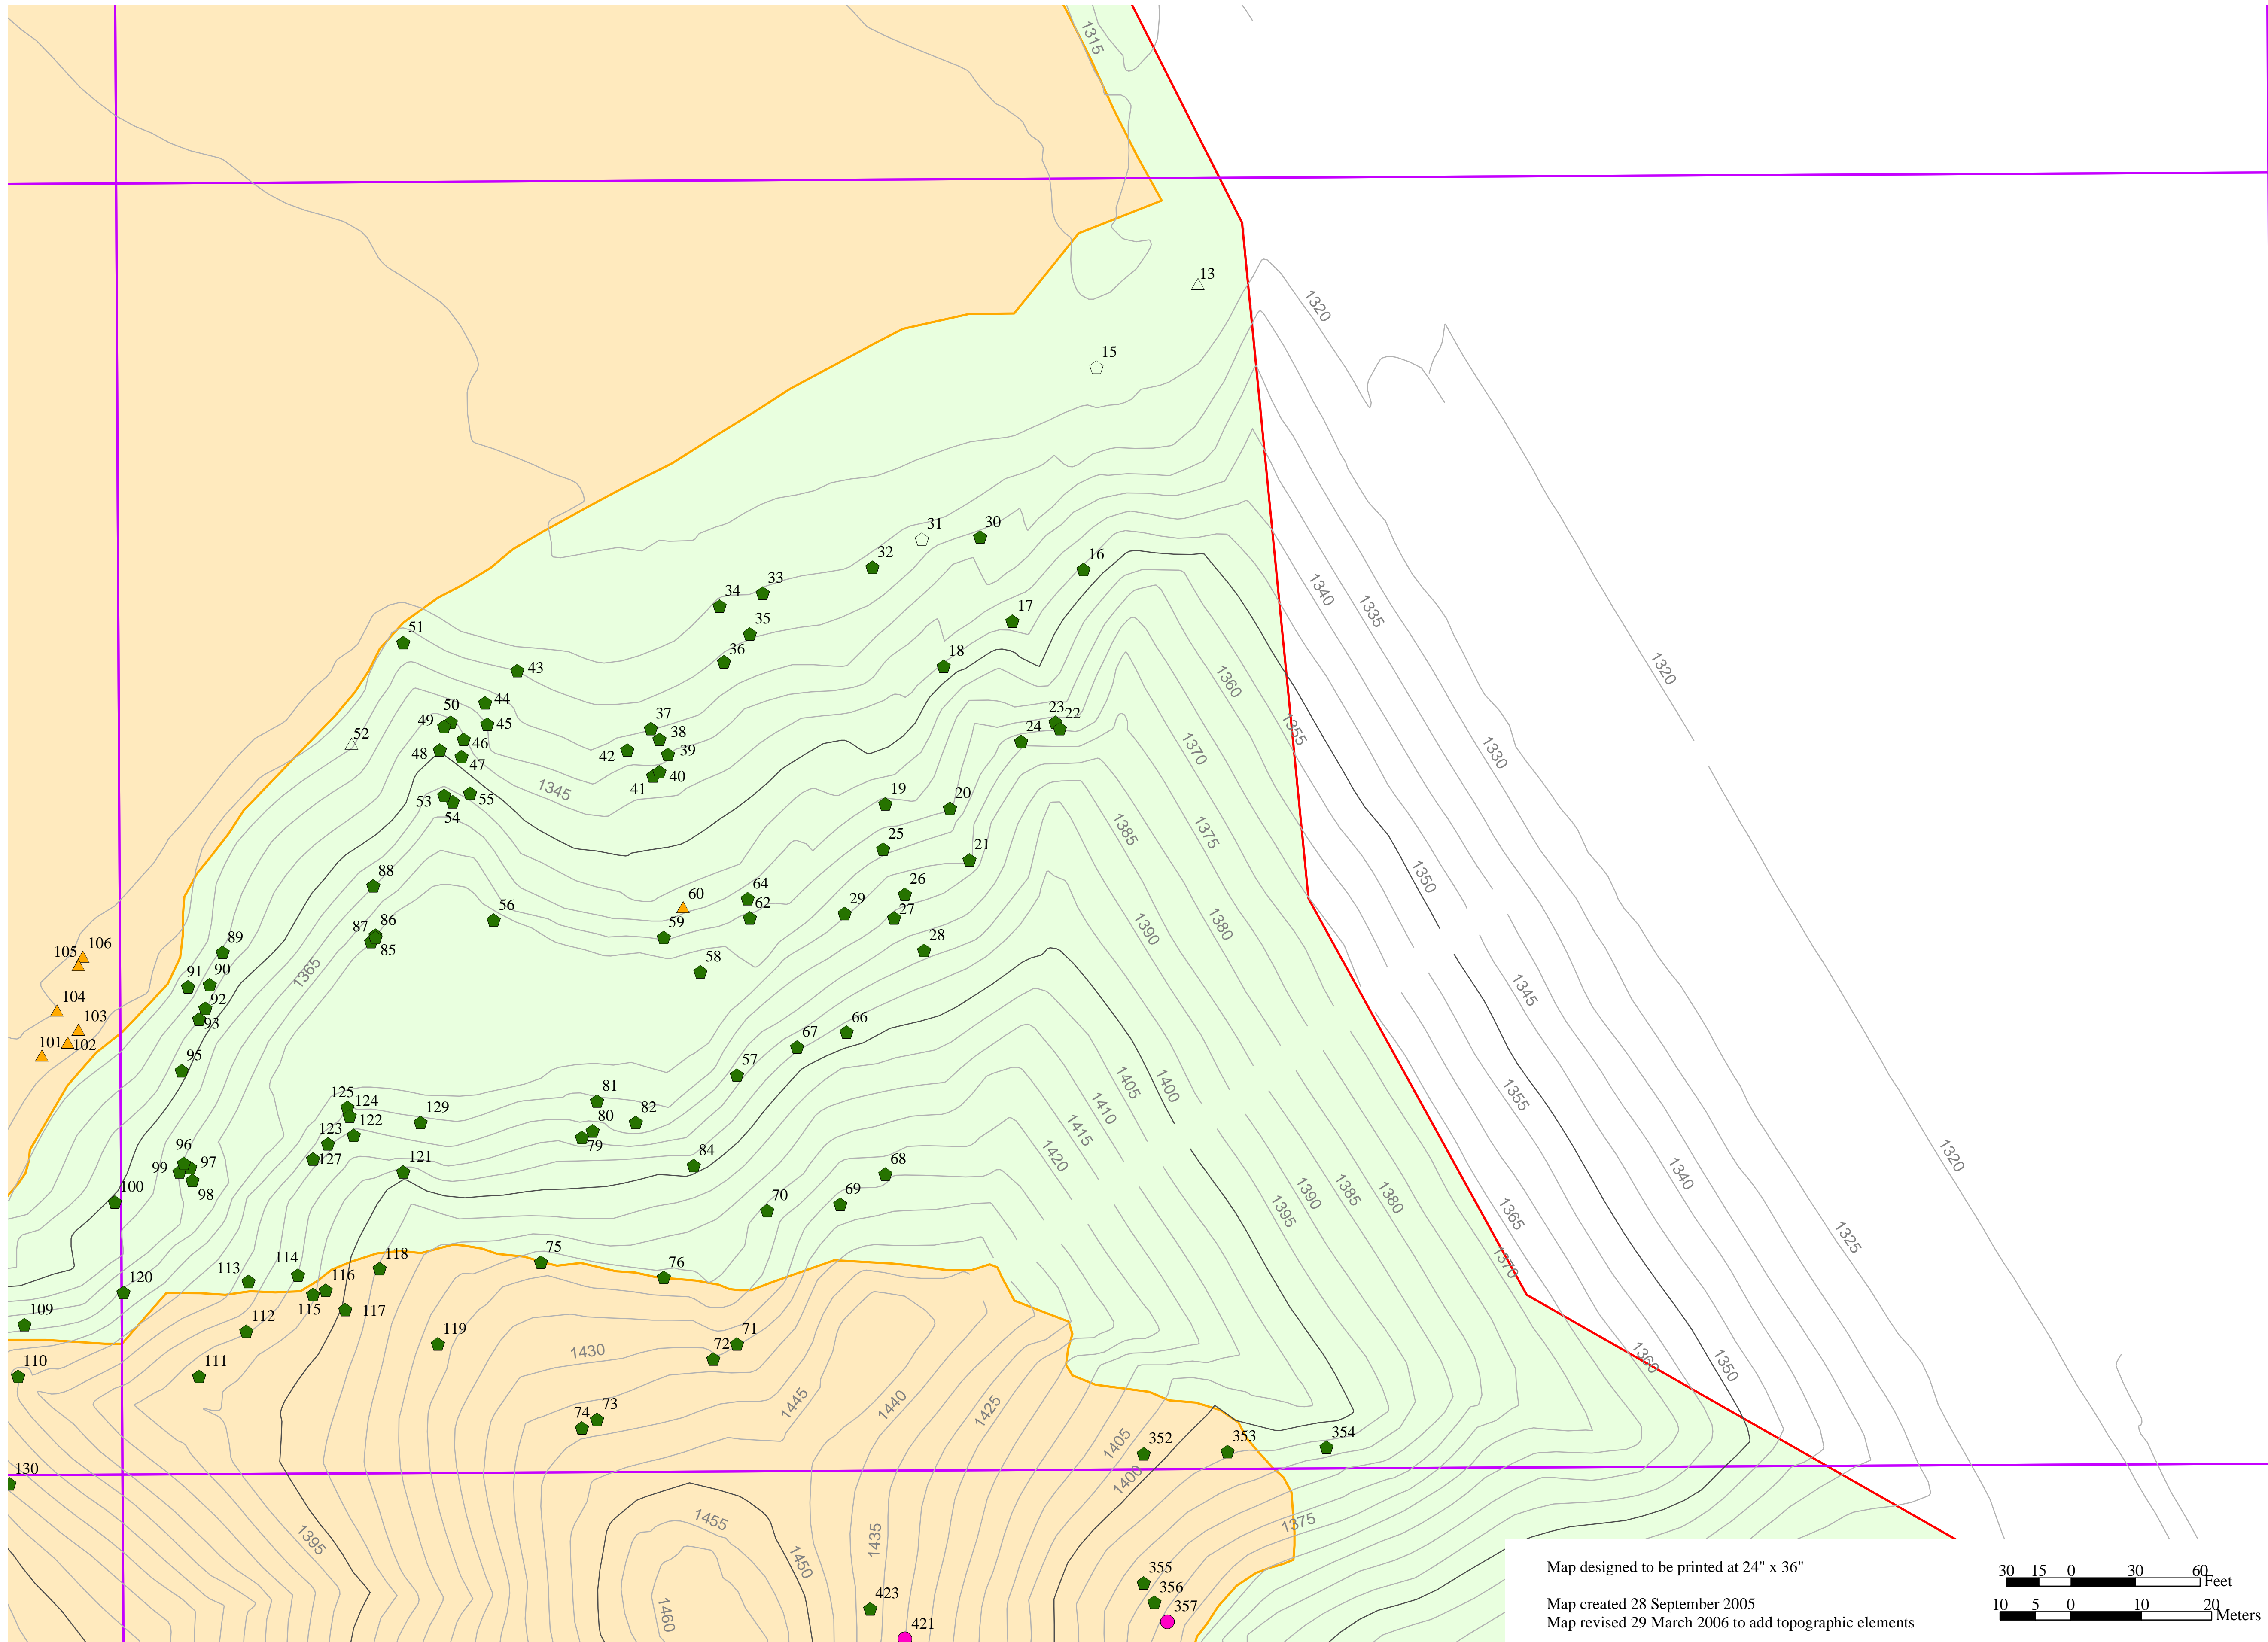

Map created 28 September 2005  
Map revised 29 March 2006 to add topographic elements

**Legend**

- Property Boundary
- Grading Limit
- IndexGrid\_01
- Onsite Oak Trees**
- Coast Live Oak
- ◻ Heritage Coast Live Oak
- ▲ Valley Oak
- △ Heritage Valley Oak
- Scrub Oak

Map created 28 September 2005  
Map revised 29 March 2006 to add topographic elements

- Legend**
- Property Boundary
  - Grading Limit
  - IndexGrid\_01
- Onsite Oak Trees**
- Coast Live Oak
  - Heritage Coast Live Oak
  - ▲ Valley Oak
  - Heritage Valley Oak
  - Scrub Oak