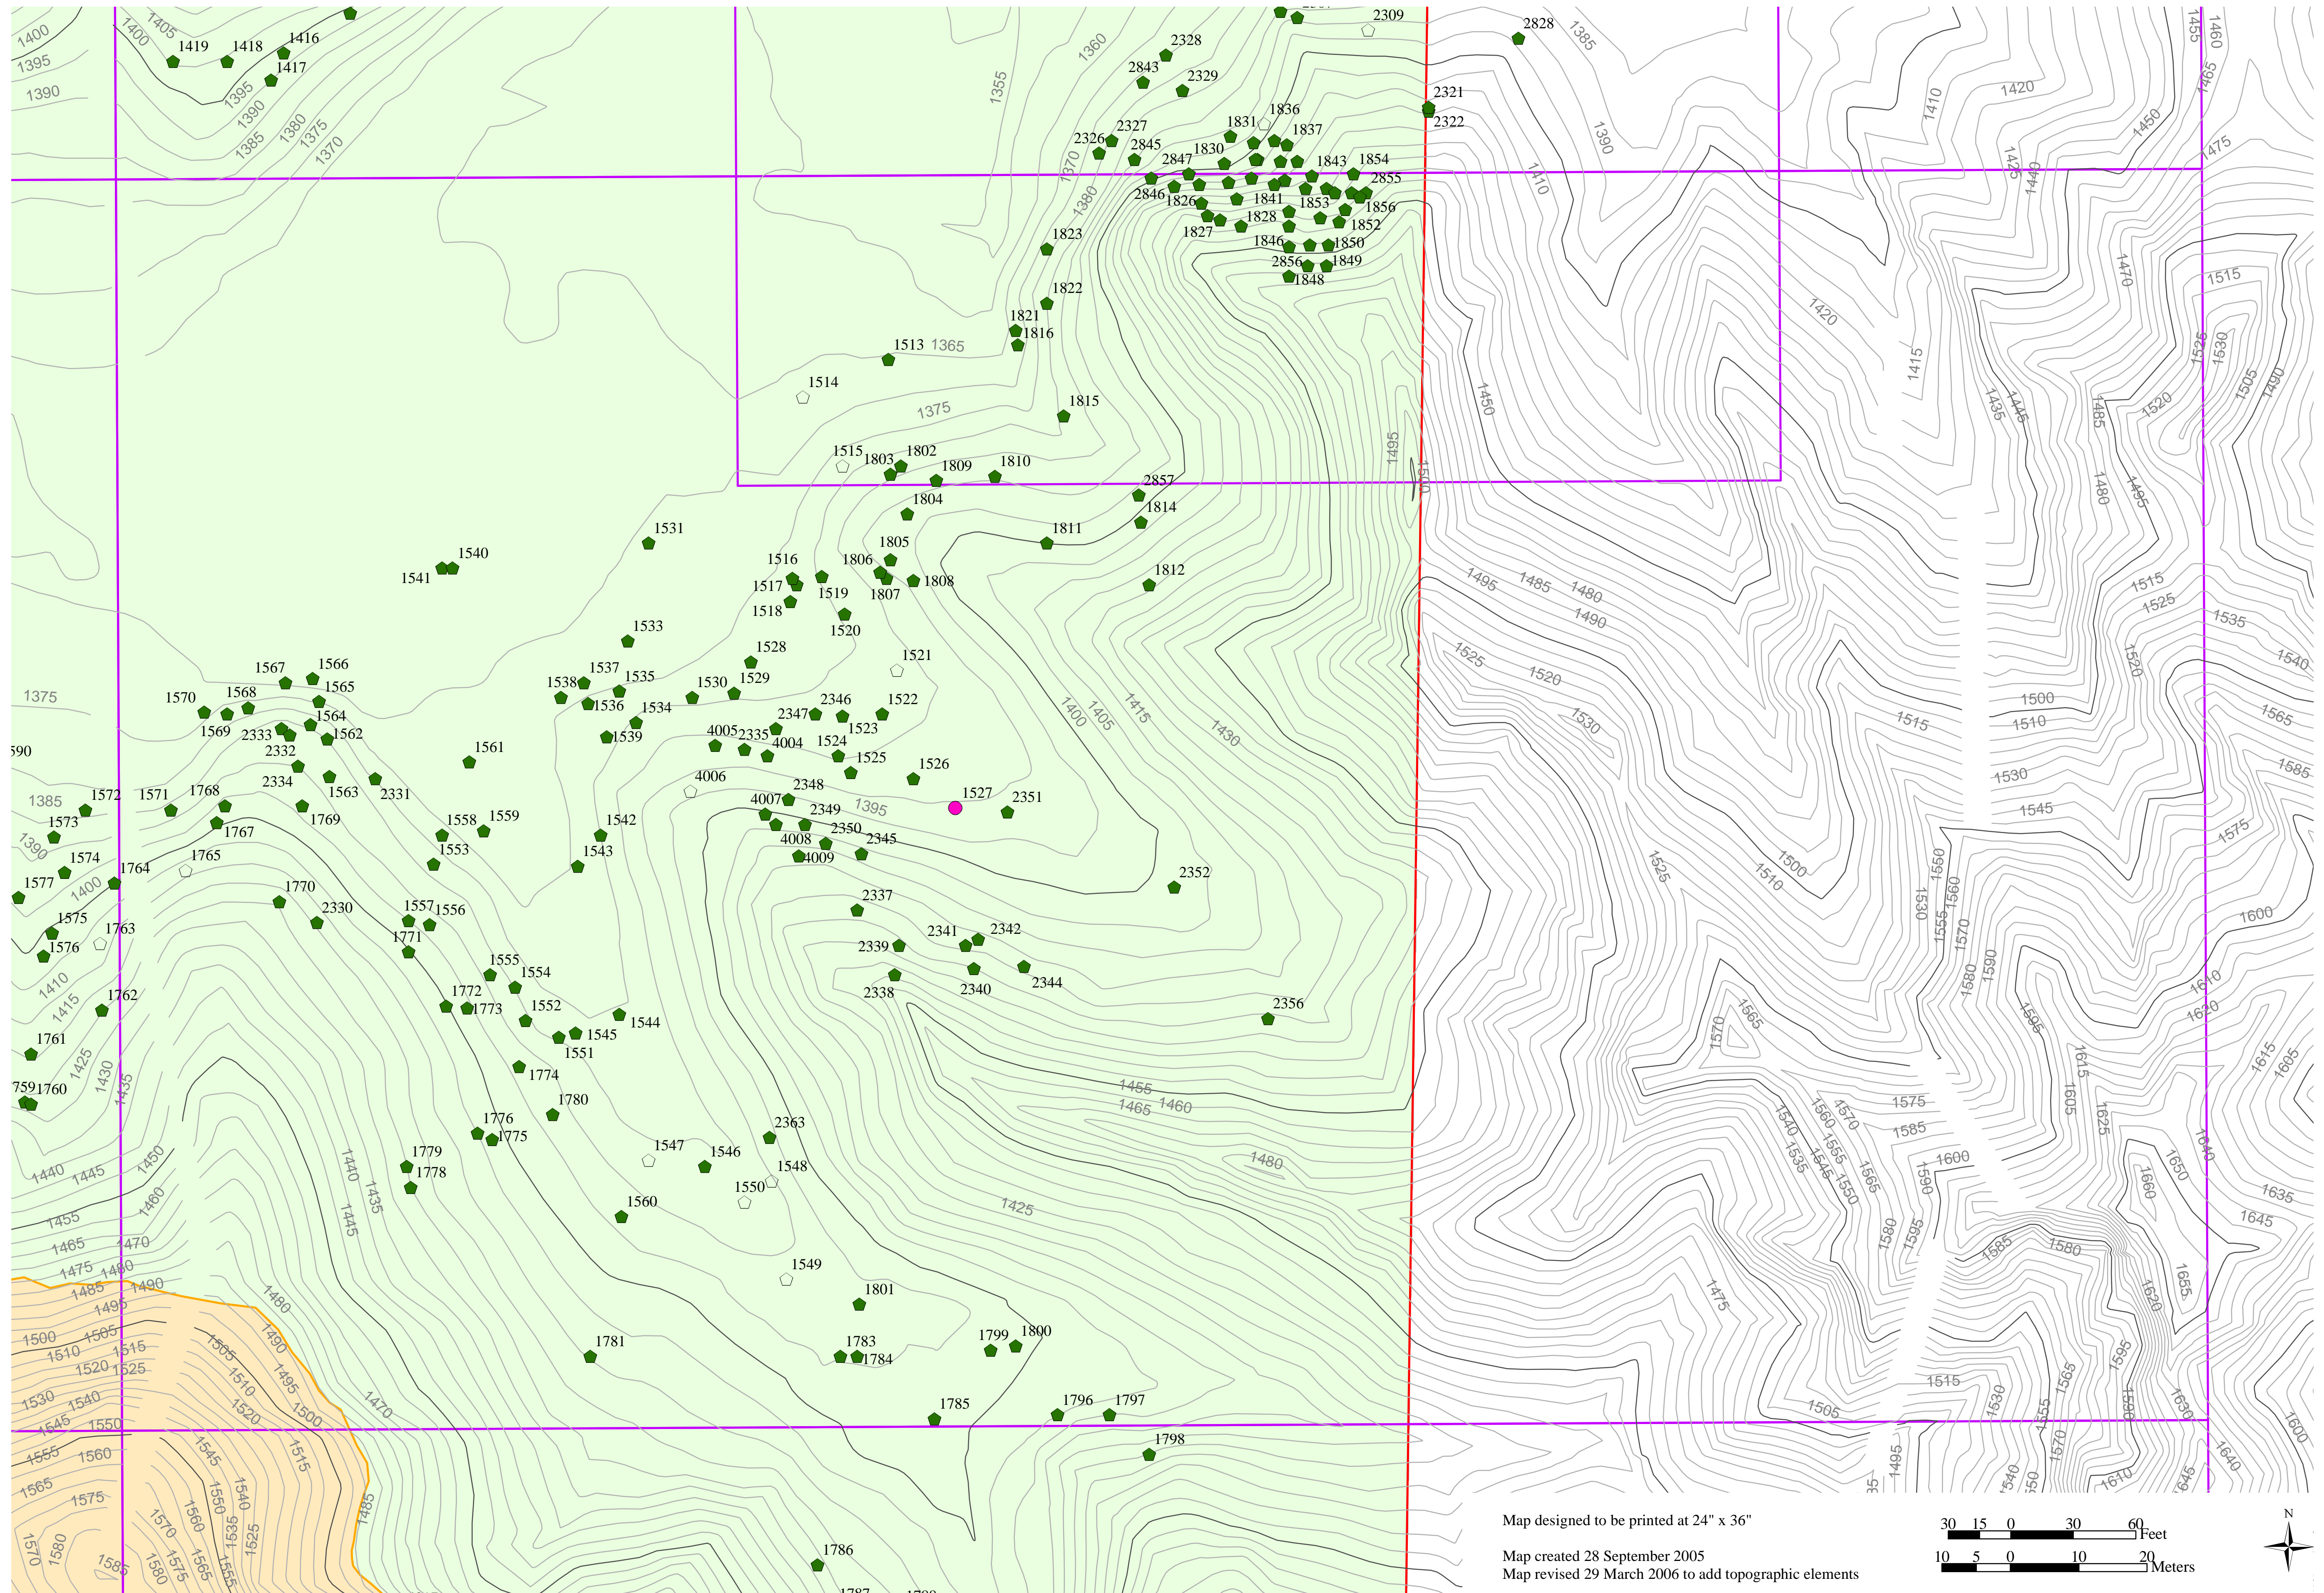

Map created 28 September 2005  
Map revised 29 March 2006 to add topographic elements

**Legend**

- Property Boundary
- Grading Limit
- IndexGrid\_01
- Onsite Oak Trees**
- Coast Live Oak
- ▭ Heritage Coast Live Oak
- ▲ Valley Oak
- ▴ Heritage Valley Oak
- Scrub Oak

Map created 28 September 2005  
Map revised 29 March 2006 to add topographic elements

**Legend**

- Property Boundary
- Grading Limit
- IndexGrid\_01
- Onsite Oak Trees**
- Coast Live Oak
- ◻ Heritage Coast Live Oak
- ▲ Valley Oak
- △ Heritage Valley Oak
- Scrub Oak

Map created 28 September 2005  
Map revised 29 March 2006 to add topographic elements

**Legend**

- Property Boundary
- Grading Limit
- IndexGrid\_01
- Onsite Oak Trees**
- ◆ Coast Live Oak
- ▭ Heritage Coast Live Oak
- ▲ Valley Oak
- ▴ Heritage Valley Oak
- Scrub Oak

Map created 28 September 2005  
Map revised 29 March 2006 to add topographic elements

- Legend**
- Property Boundary
  - Grading Limit
  - IndexGrid\_01
- Onsite Oak Trees**
- ◆ Coast Live Oak
  - Heritage Coast Live Oak
  - ▲ Valley Oak
  - Heritage Valley Oak
  - Scrub Oak