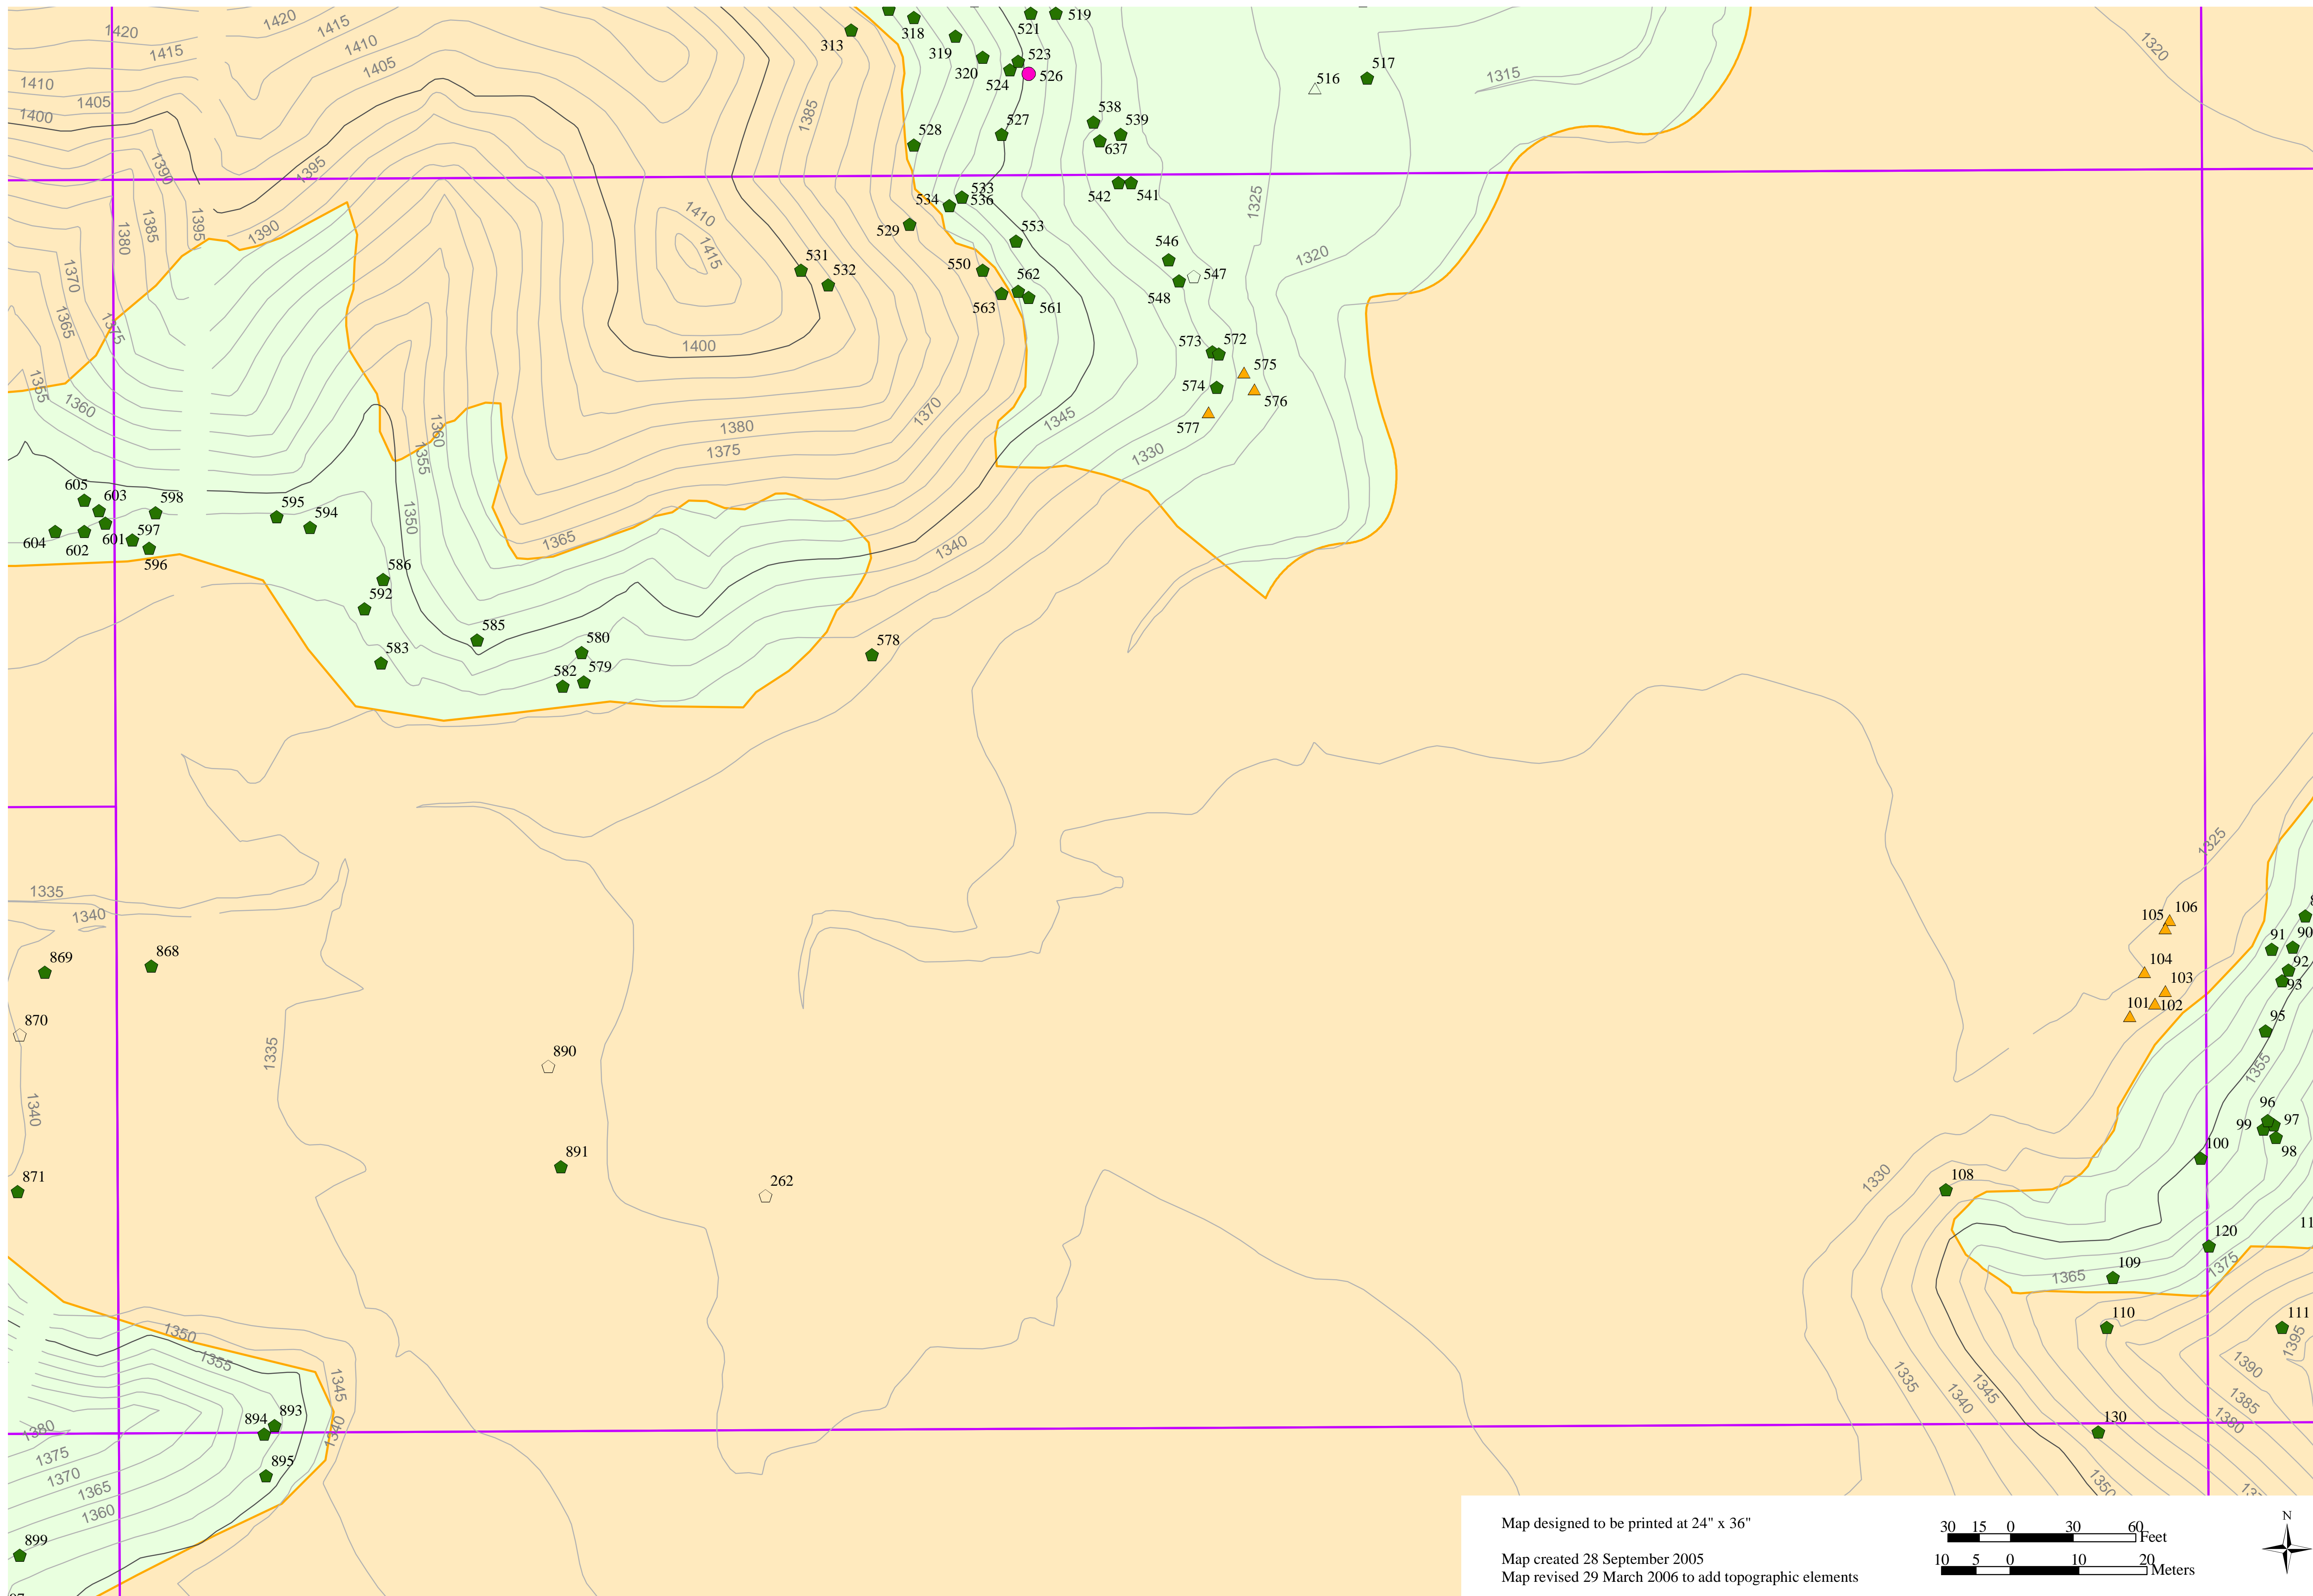

Map created 28 September 2005  
Map revised 29 March 2006 to add topographic elements

**Legend**

- Property Boundary
- Grading Limit
- IndexGrid\_01
- Onsite Oak Trees**
- Coast Live Oak
- ◻ Heritage Coast Live Oak
- ▲ Valley Oak
- △ Heritage Valley Oak
- Scrub Oak