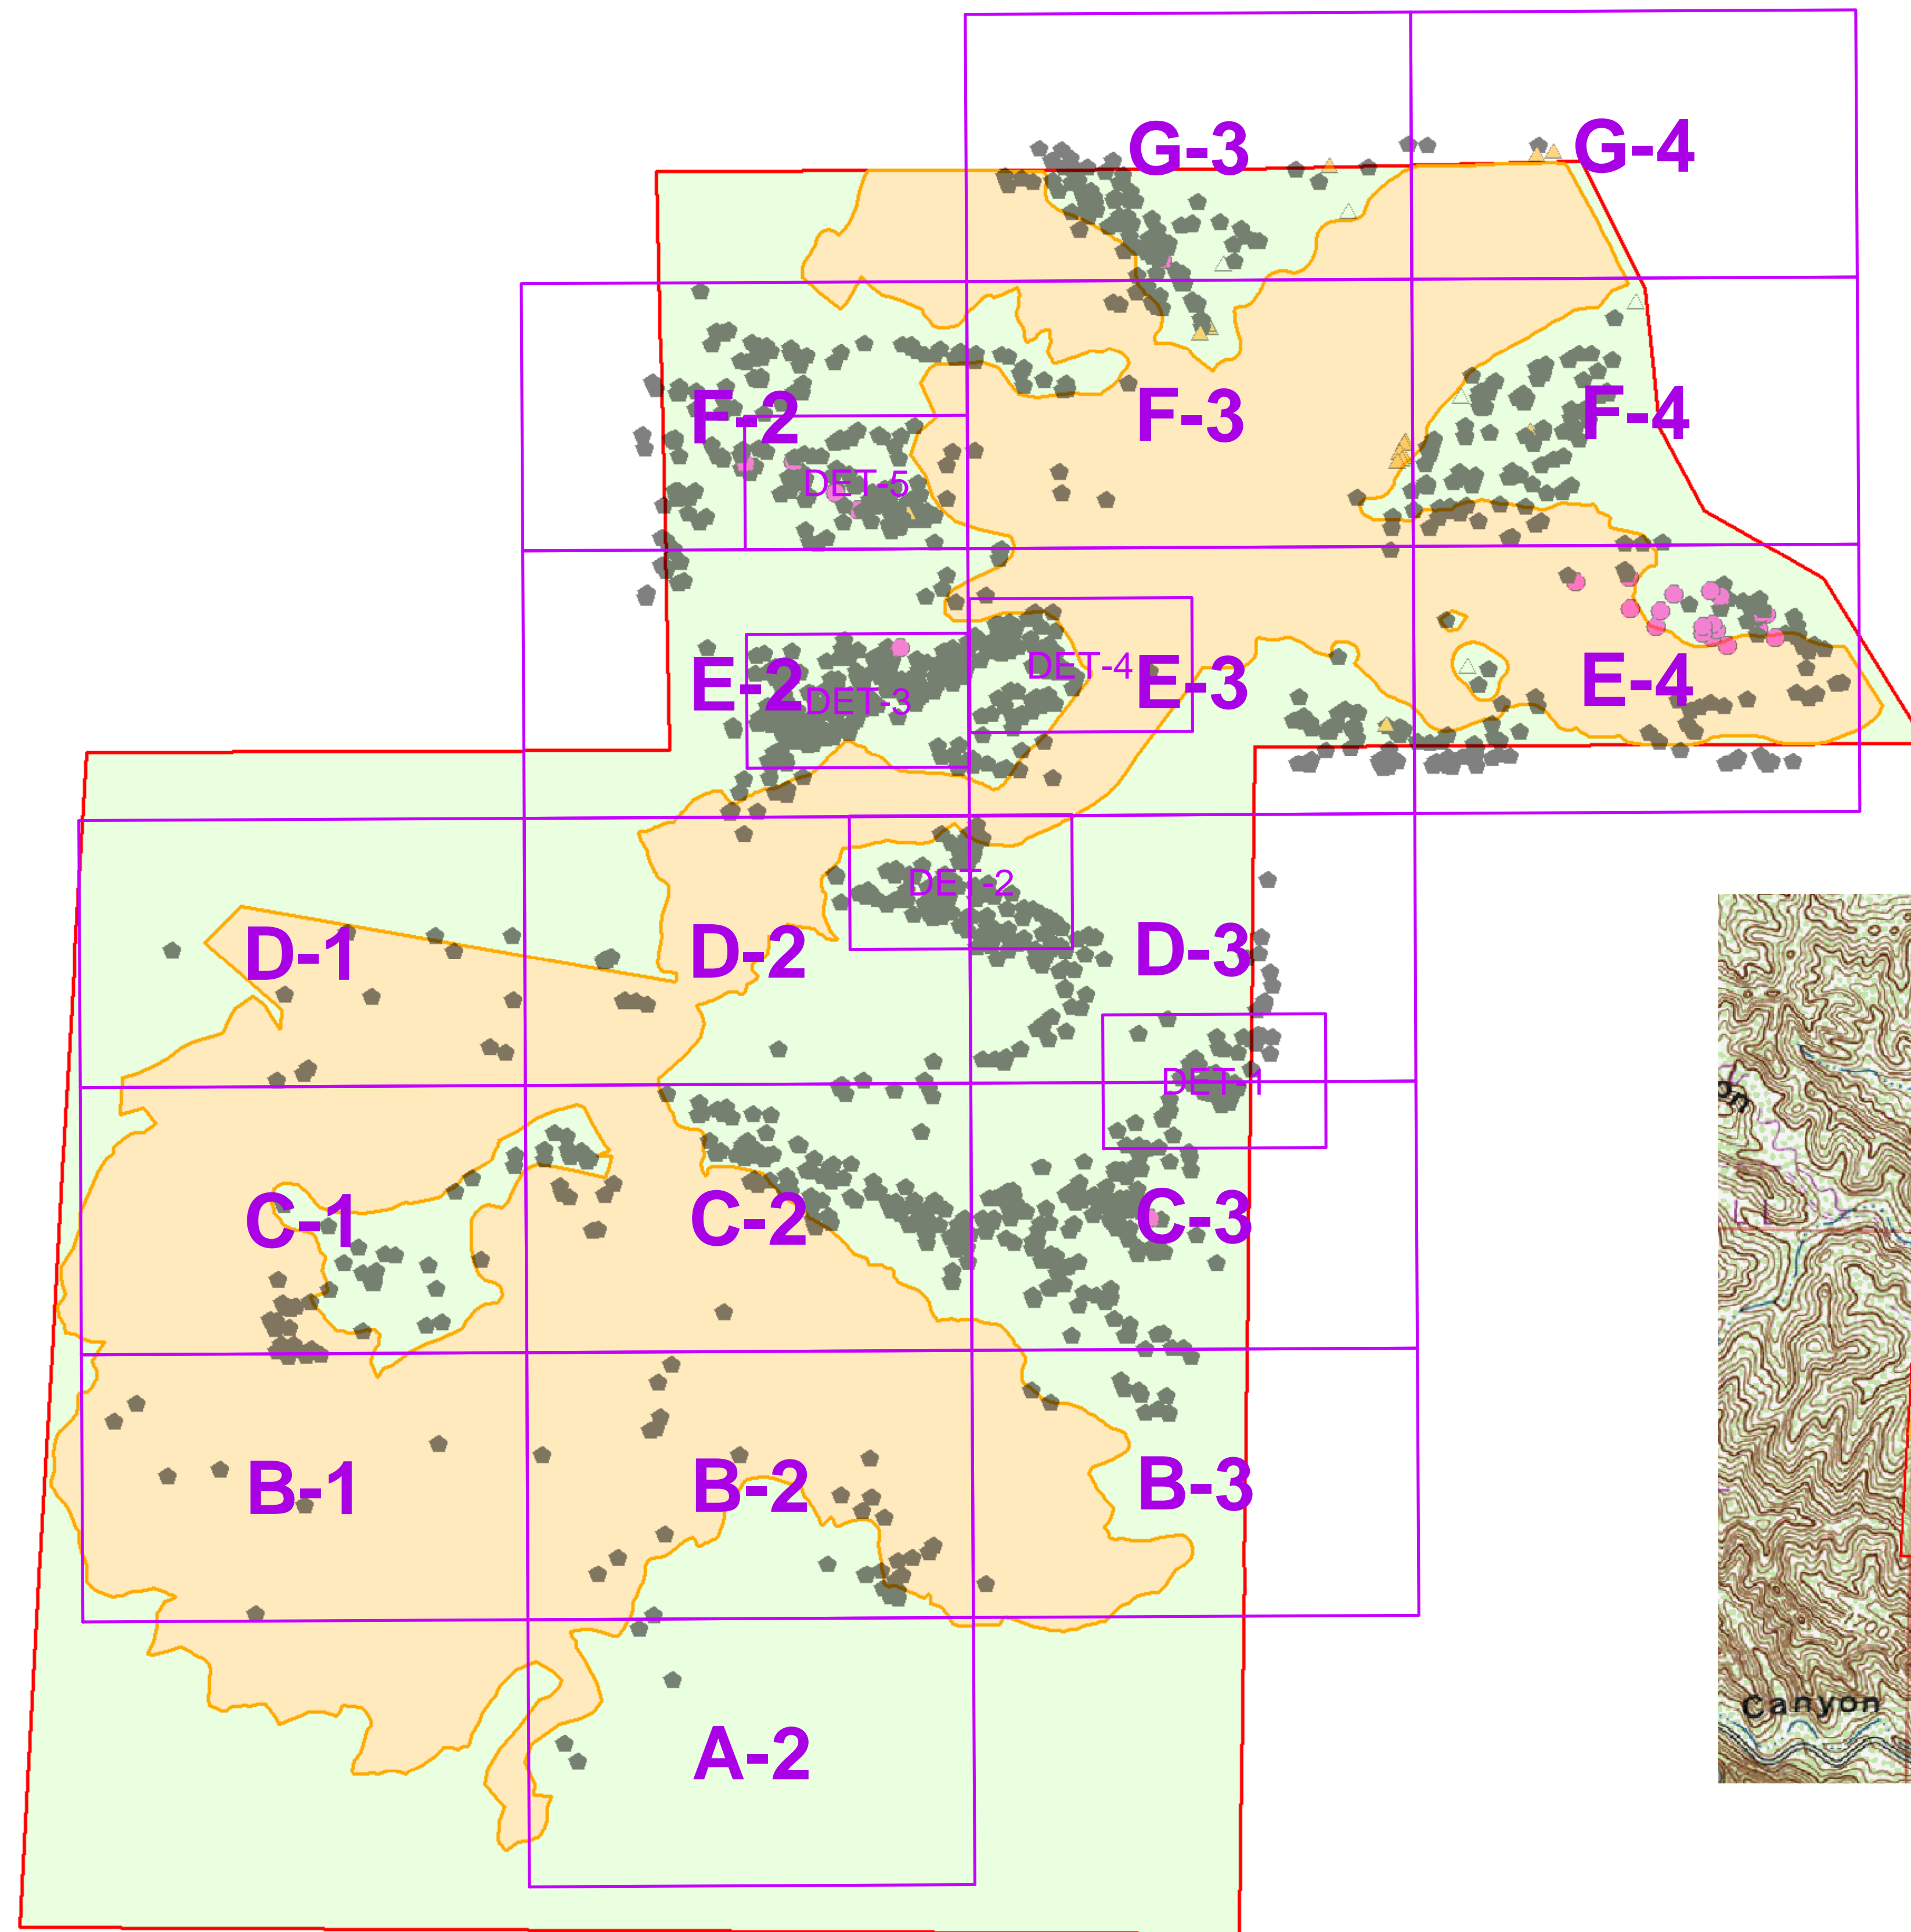

Project Location

**Legend**

- Property Boundary
- Assessed Oak Trees**
- Coast Live Oak
- ◻ Heritage Coast Live Oak
- ▲ Valley Oak
- △ Heritage Valley Oak
- Scrub Oak
- Blue Oak

**Lyons Canyon Ranch Oak Trees**

Assessed Oak Trees  
Map created: September 28, 2005  
Oak Trees Assessed: 2001 - 2004

David Magney  
Environmental Consulting  
805-646-6045

Assessed Oak Trees

Oak Trees on USGS Topographic Background

**Legend**

- Property Boundary
  - Index Grid
  - Grading Limit
- Onsite Oak Trees**
- ▧ Coast Live Oak
  - ▧ Heritage Coast Live Oak
  - ▲ Valley Oak
  - ▲ Heritage Valley Oak
  - Scrub Oak

**Lyons Canyon Ranch Oak Trees**  
Onsite Oak Trees