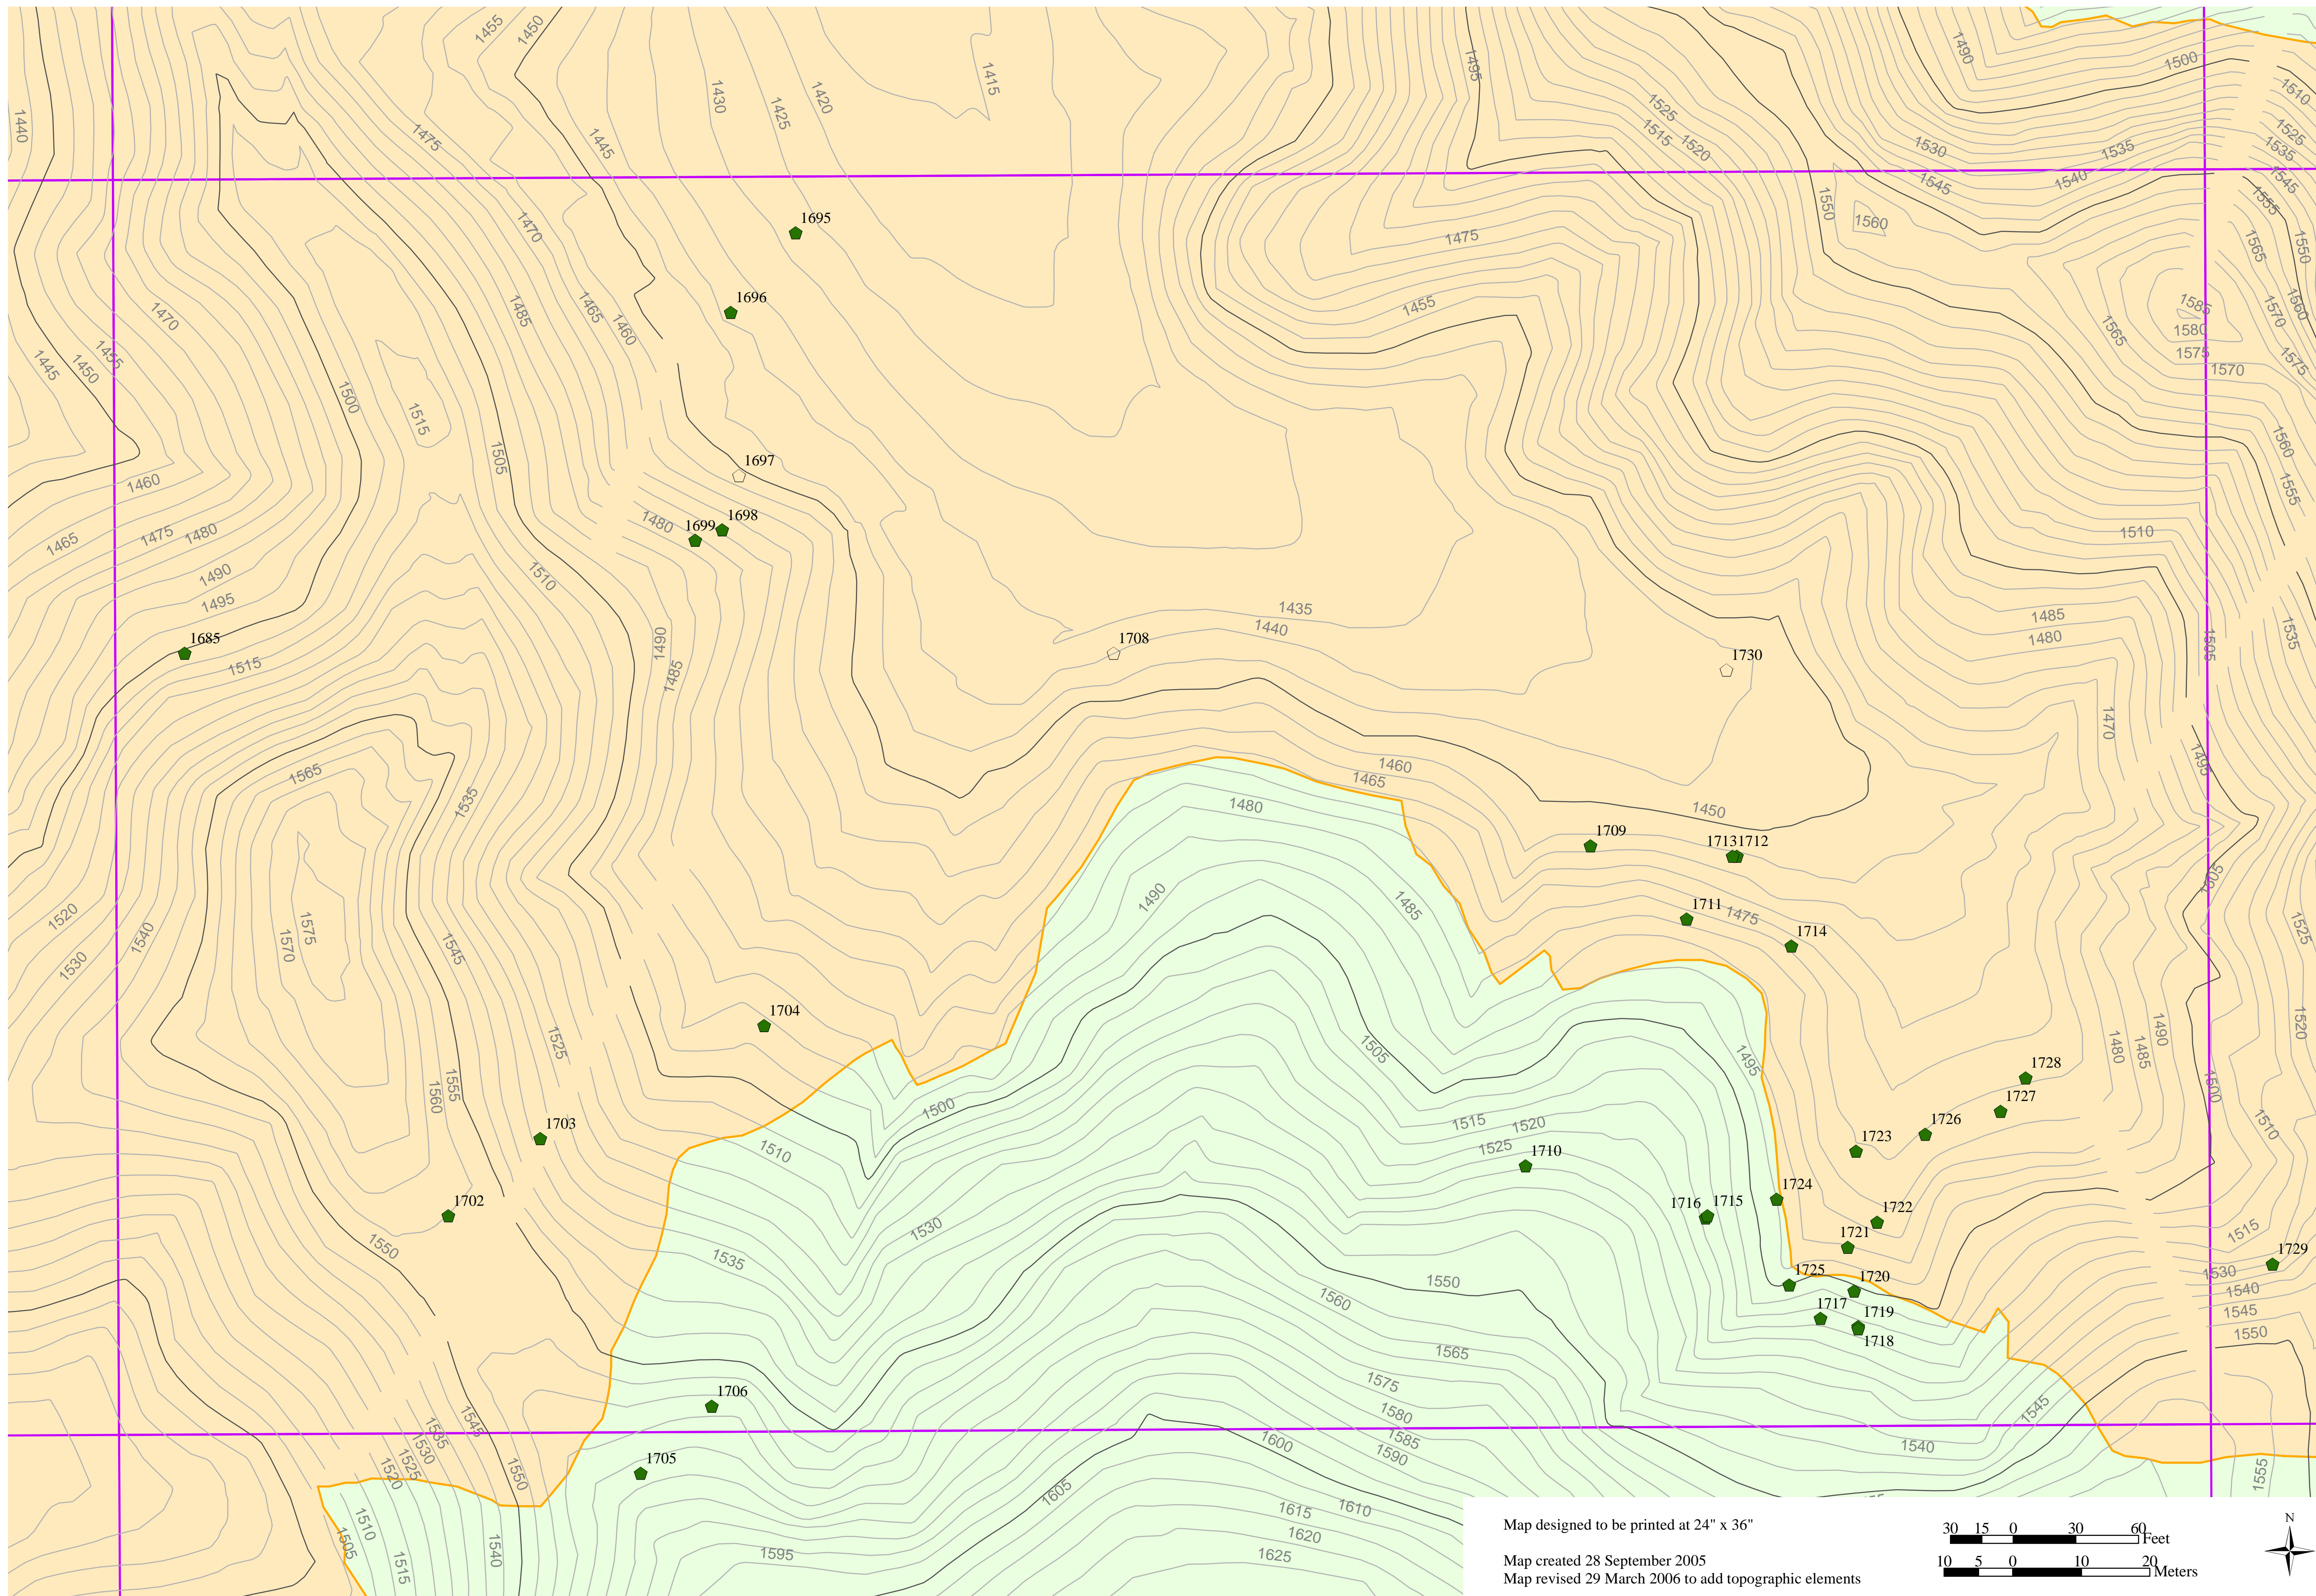

- Legend**
- Property Boundary
  - Grading Limit
  - IndexGrid\_01
- Onsite Oak Trees**
- ◆ Coast Live Oak
  - ▭ Heritage Coast Live Oak
  - ▲ Valley Oak
  - ▴ Heritage Valley Oak
  - Scrub Oak

# B-1

Map designed to be printed at 24" x 36"

Map created 28 September 2005  
Map revised 29 March 2006 to add topographic elements

**Legend**

- Property Boundary
- Grading Limit
- IndexGrid\_01
- Onsite Oak Trees**
- ◆ Coast Live Oak
- ◻ Heritage Coast Live Oak
- ▲ Valley Oak
- △ Heritage Valley Oak
- Scrub Oak

Map created 28 September 2005  
Map revised 29 March 2006 to add topographic elements

**Legend**

- Property Boundary
- Grading Limit
- IndexGrid\_01
- Onsite Oak Trees**
- Coast Live Oak
- ▭ Heritage Coast Live Oak
- ▲ Valley Oak
- ▴ Heritage Valley Oak
- Scrub Oak