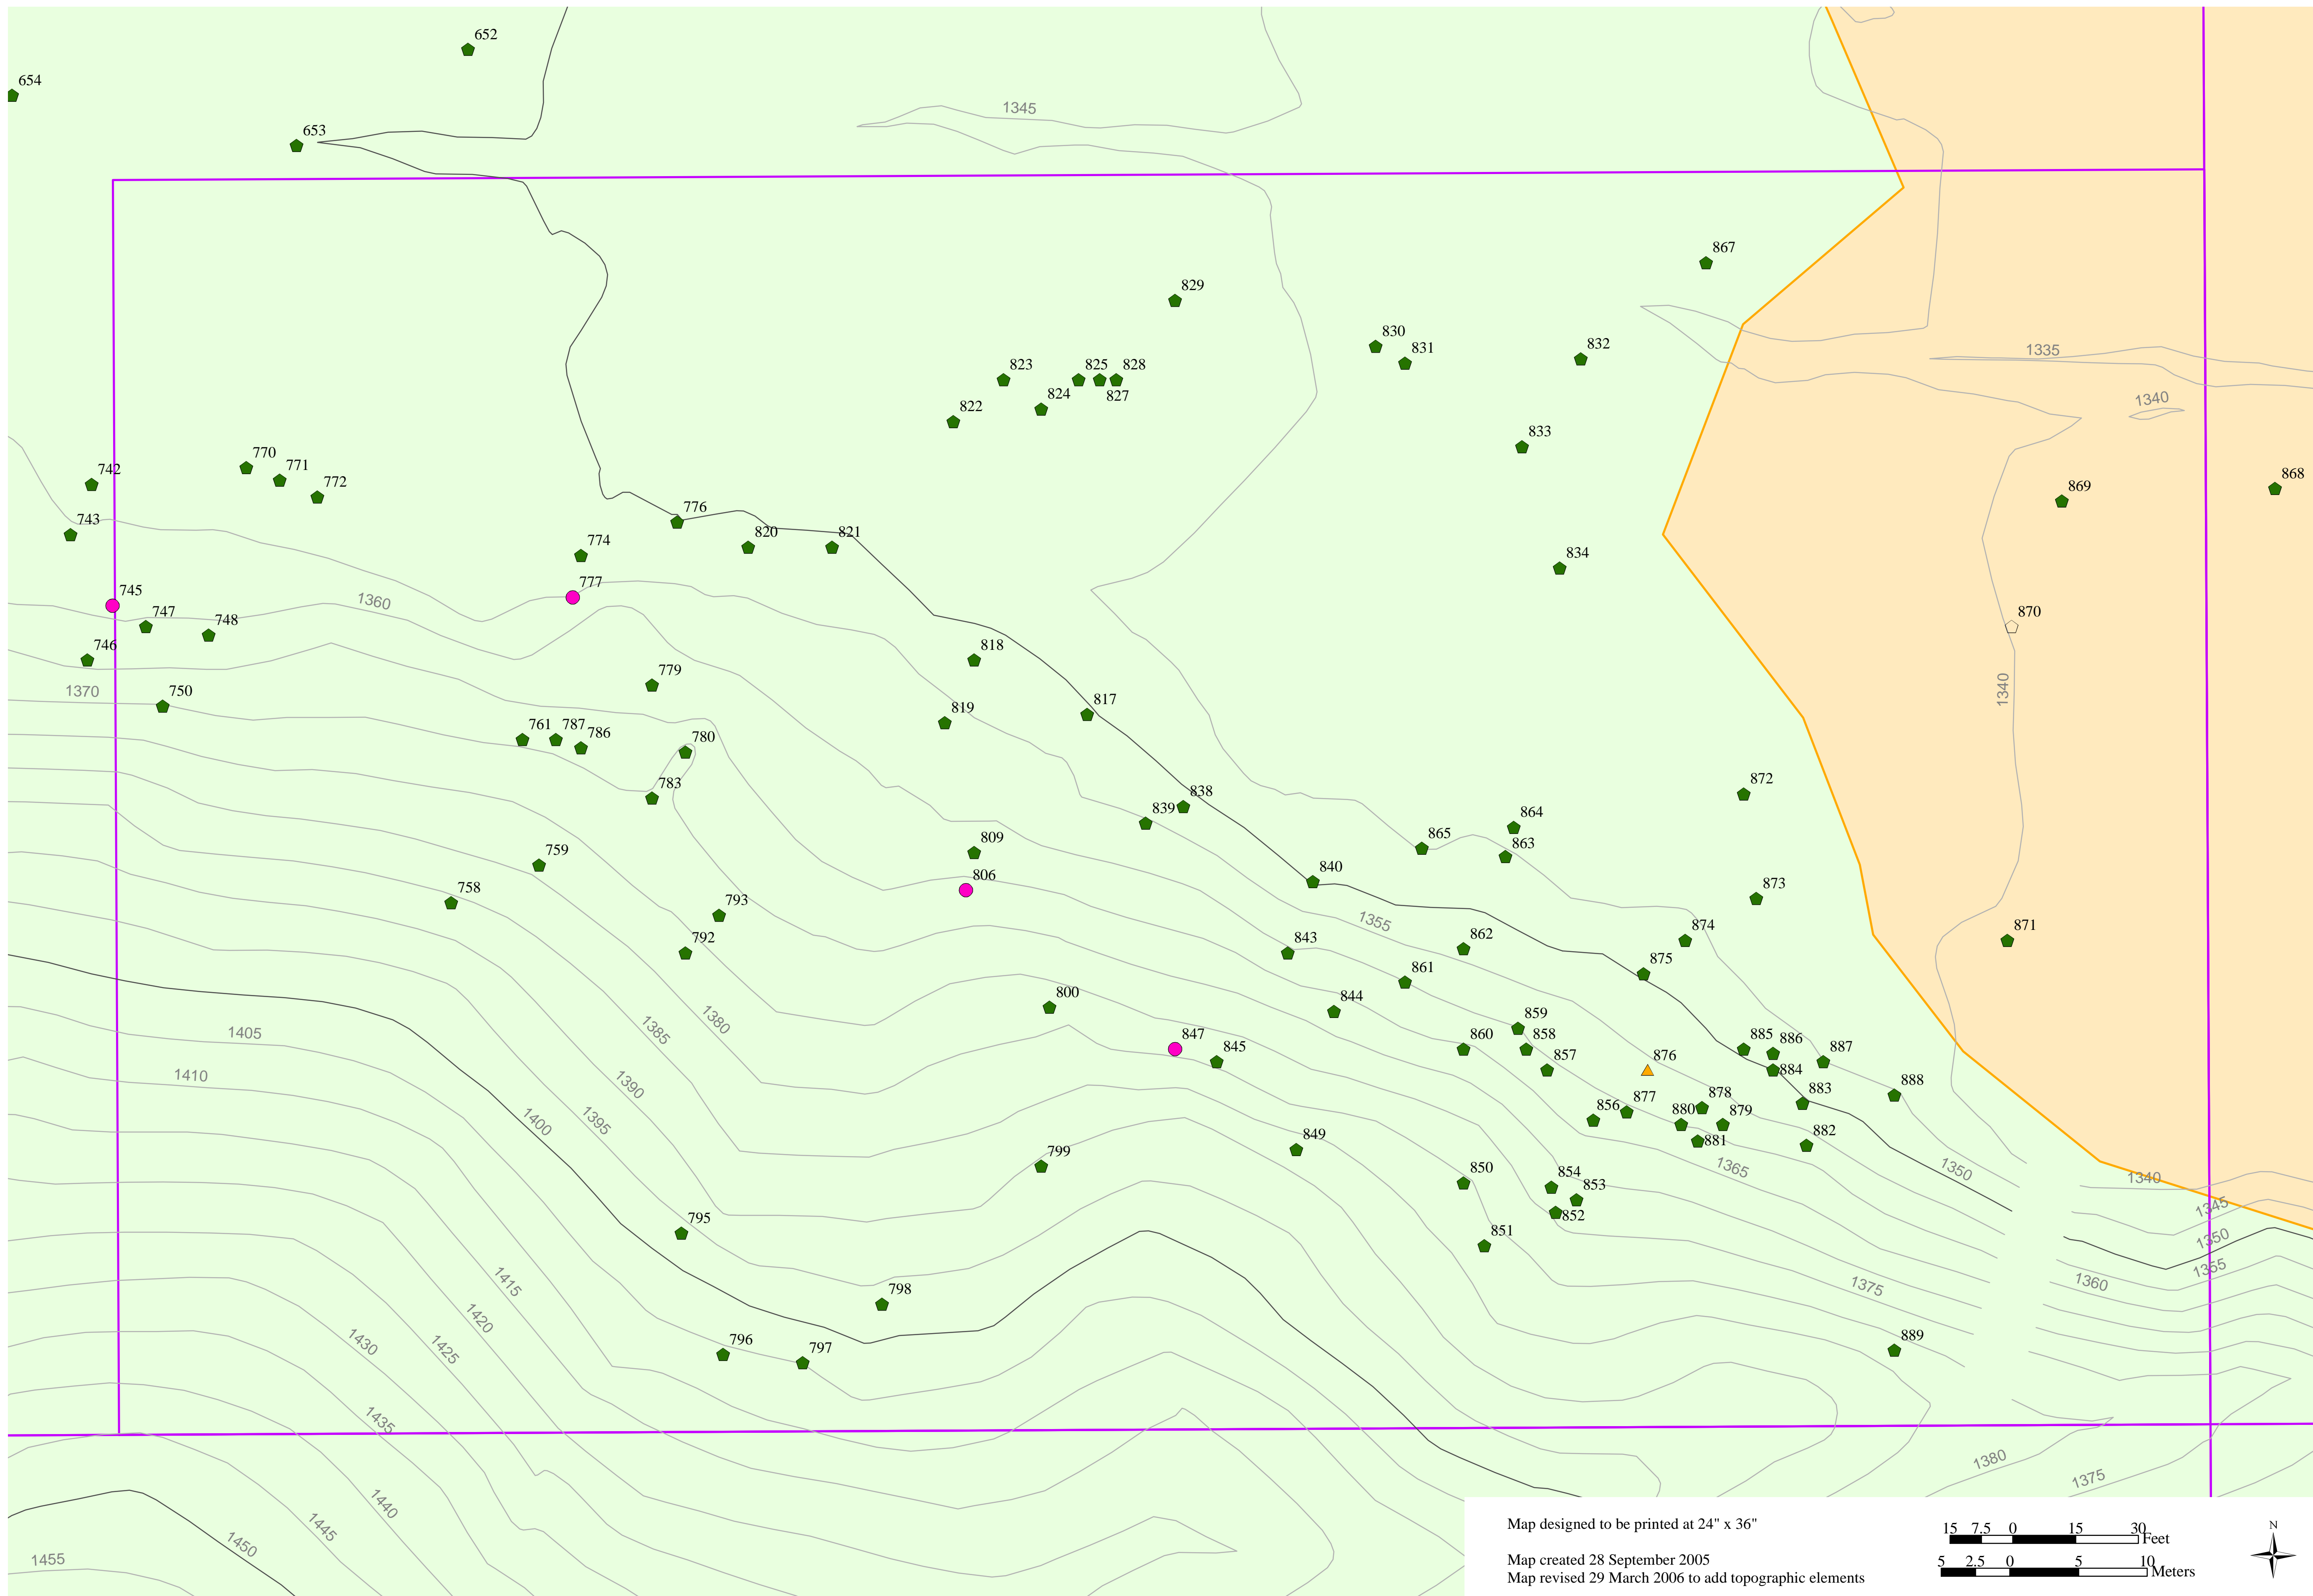

# DET-4

Map designed to be printed at 24" x 36"

Map created 28 September 2005  
Map revised 29 March 2006 to add topographic elements

- Legend**
- Property Boundary
  - Grading Limit
  - IndexGrid\_01
- Onsite Oak Trees**
- Coast Live Oak
  - Heritage Coast Live Oak
  - ▲ Valley Oak
  - Heritage Valley Oak
  - Scrub Oak