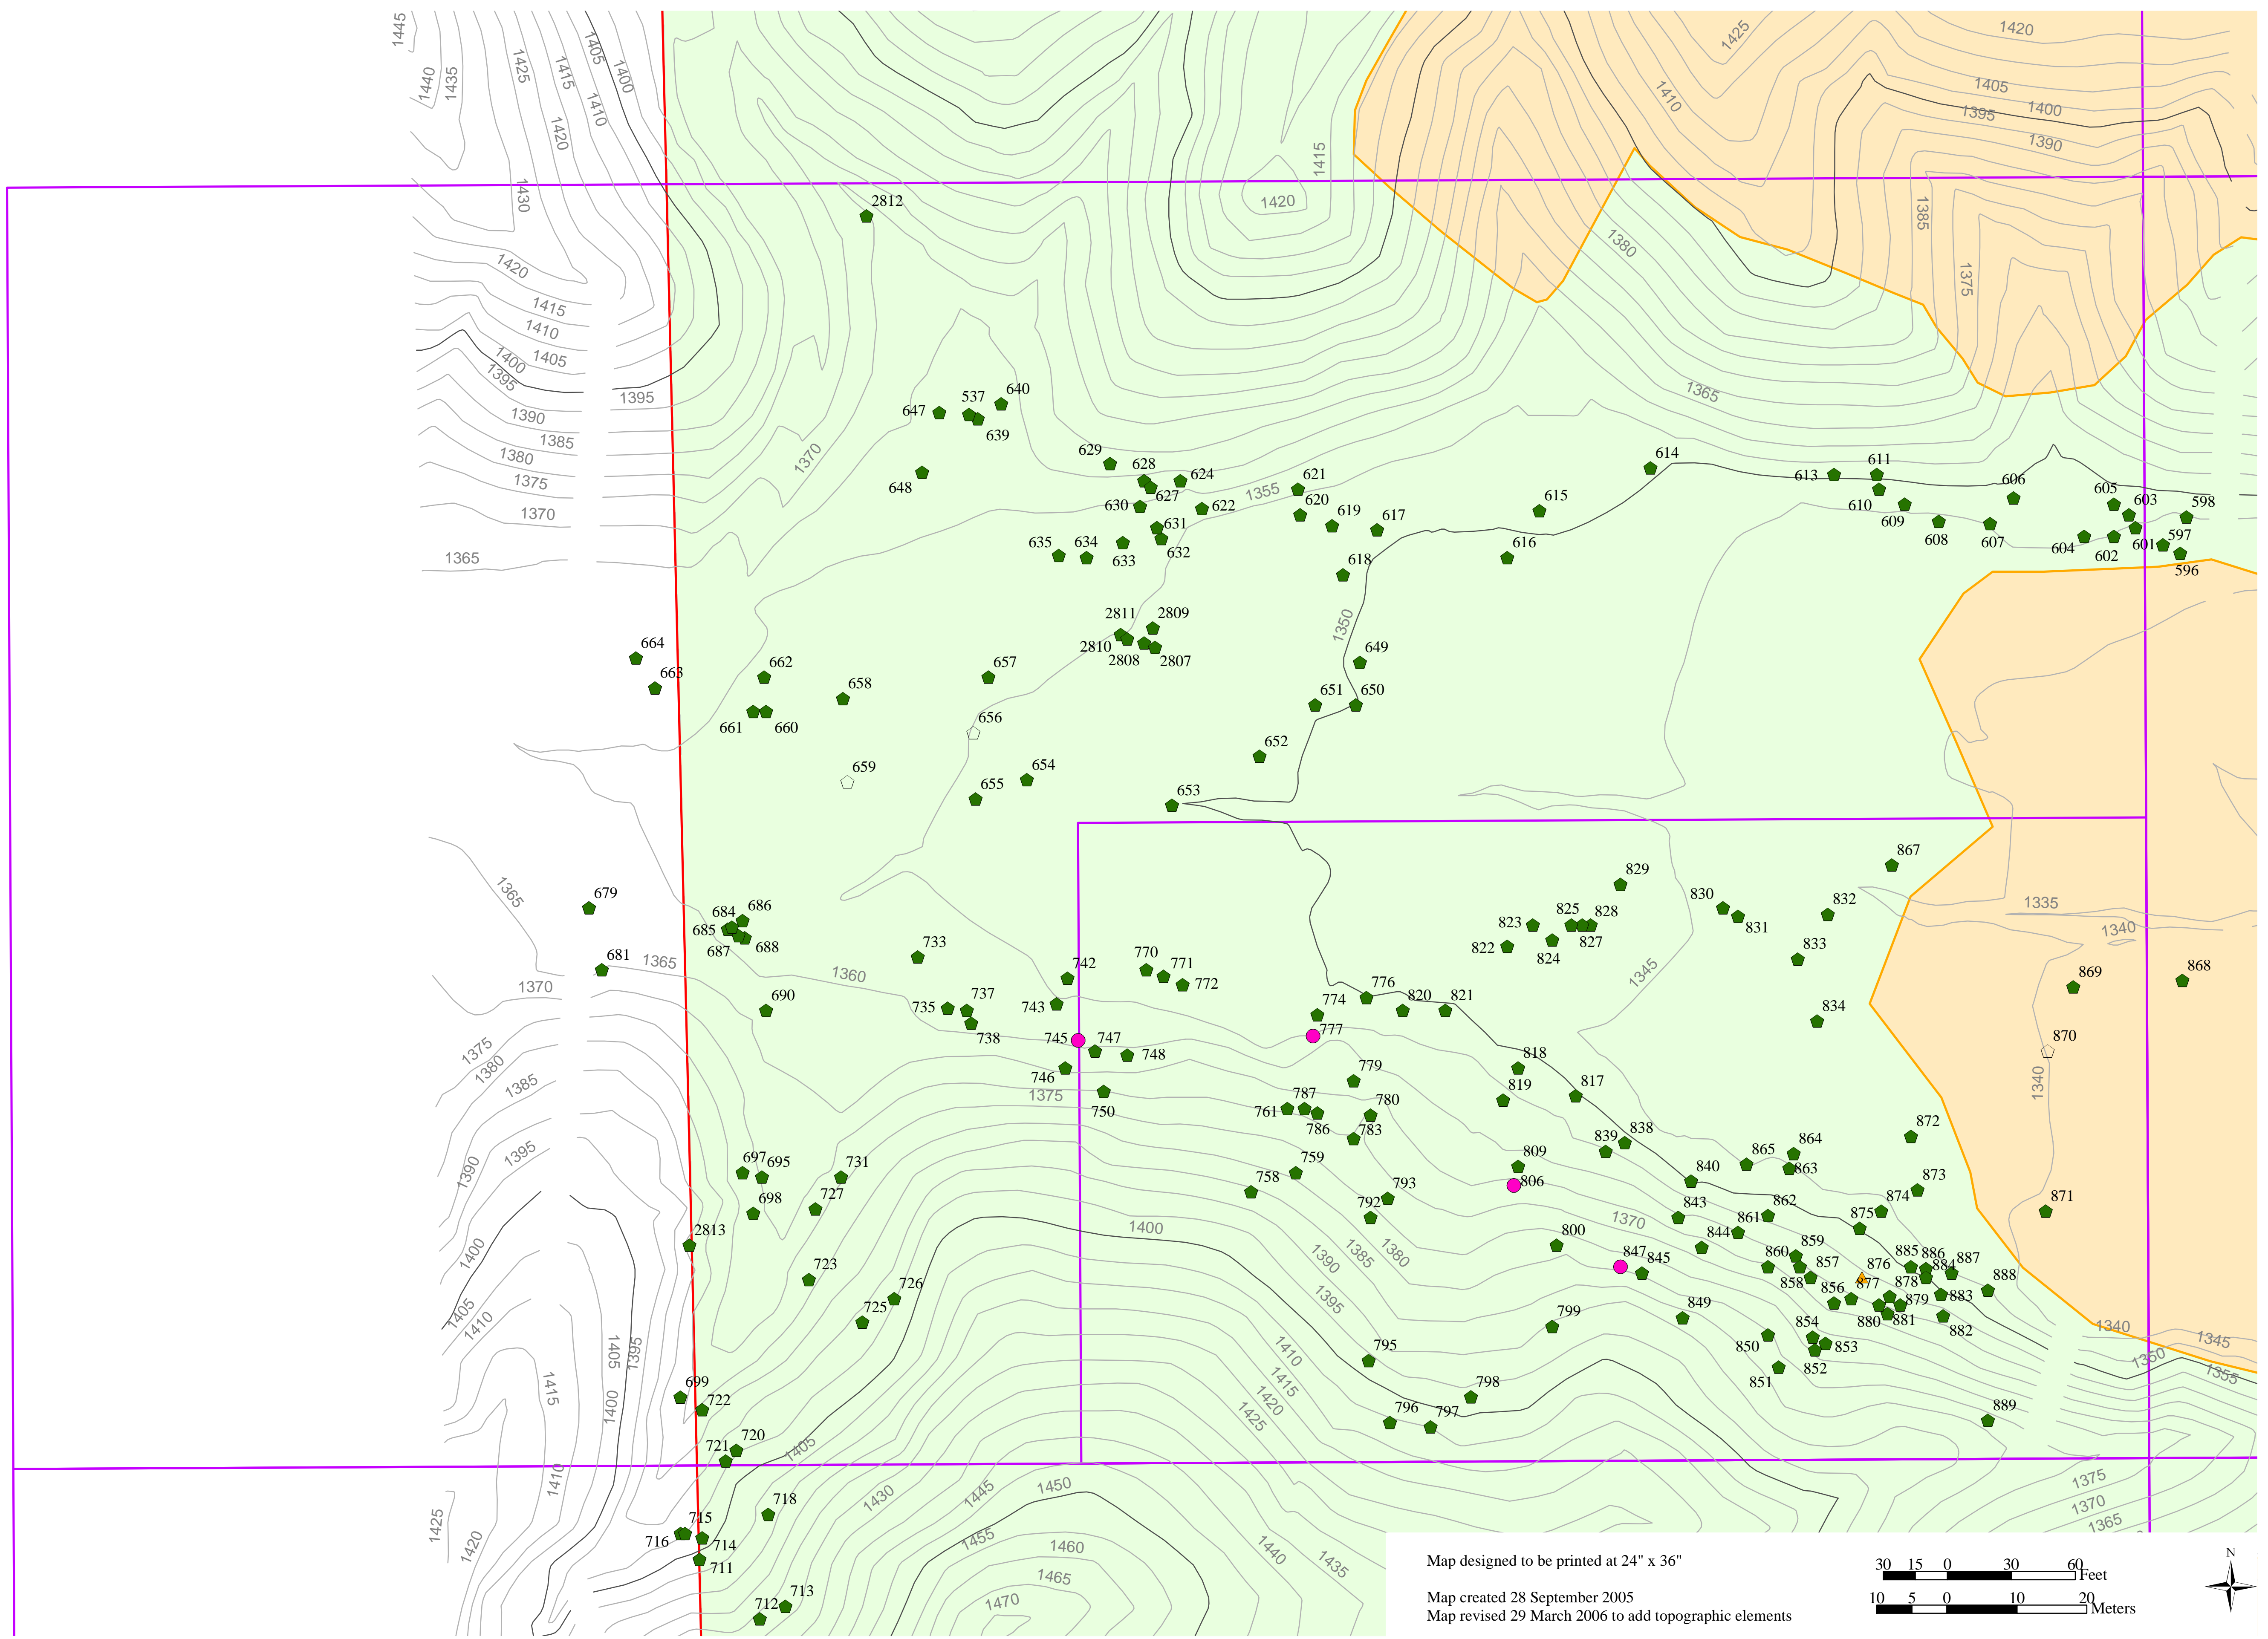

Legend

- Property Boundary
- Grading Limit
- IndexGrid_01
- **Onsite Oak Trees**
  - Coast Live Oak
  - ◻ Heritage Coast Live Oak
  - ▲ Valley Oak
  - △ Heritage Valley Oak
  - Scrub Oak

Lyons Canyon Ranch Oak Trees
Onsite Oak Trees

Map created: September 28, 2005
Oak Trees Assessed: 2001 - 2004

David Magney
Environmental Consulting
805-646-6045

Onsite Oak Trees

F-2

Map designed to be printed at 24" x 36"

Map created 28 September 2005
Map revised 29 March 2006 to add topographic elements