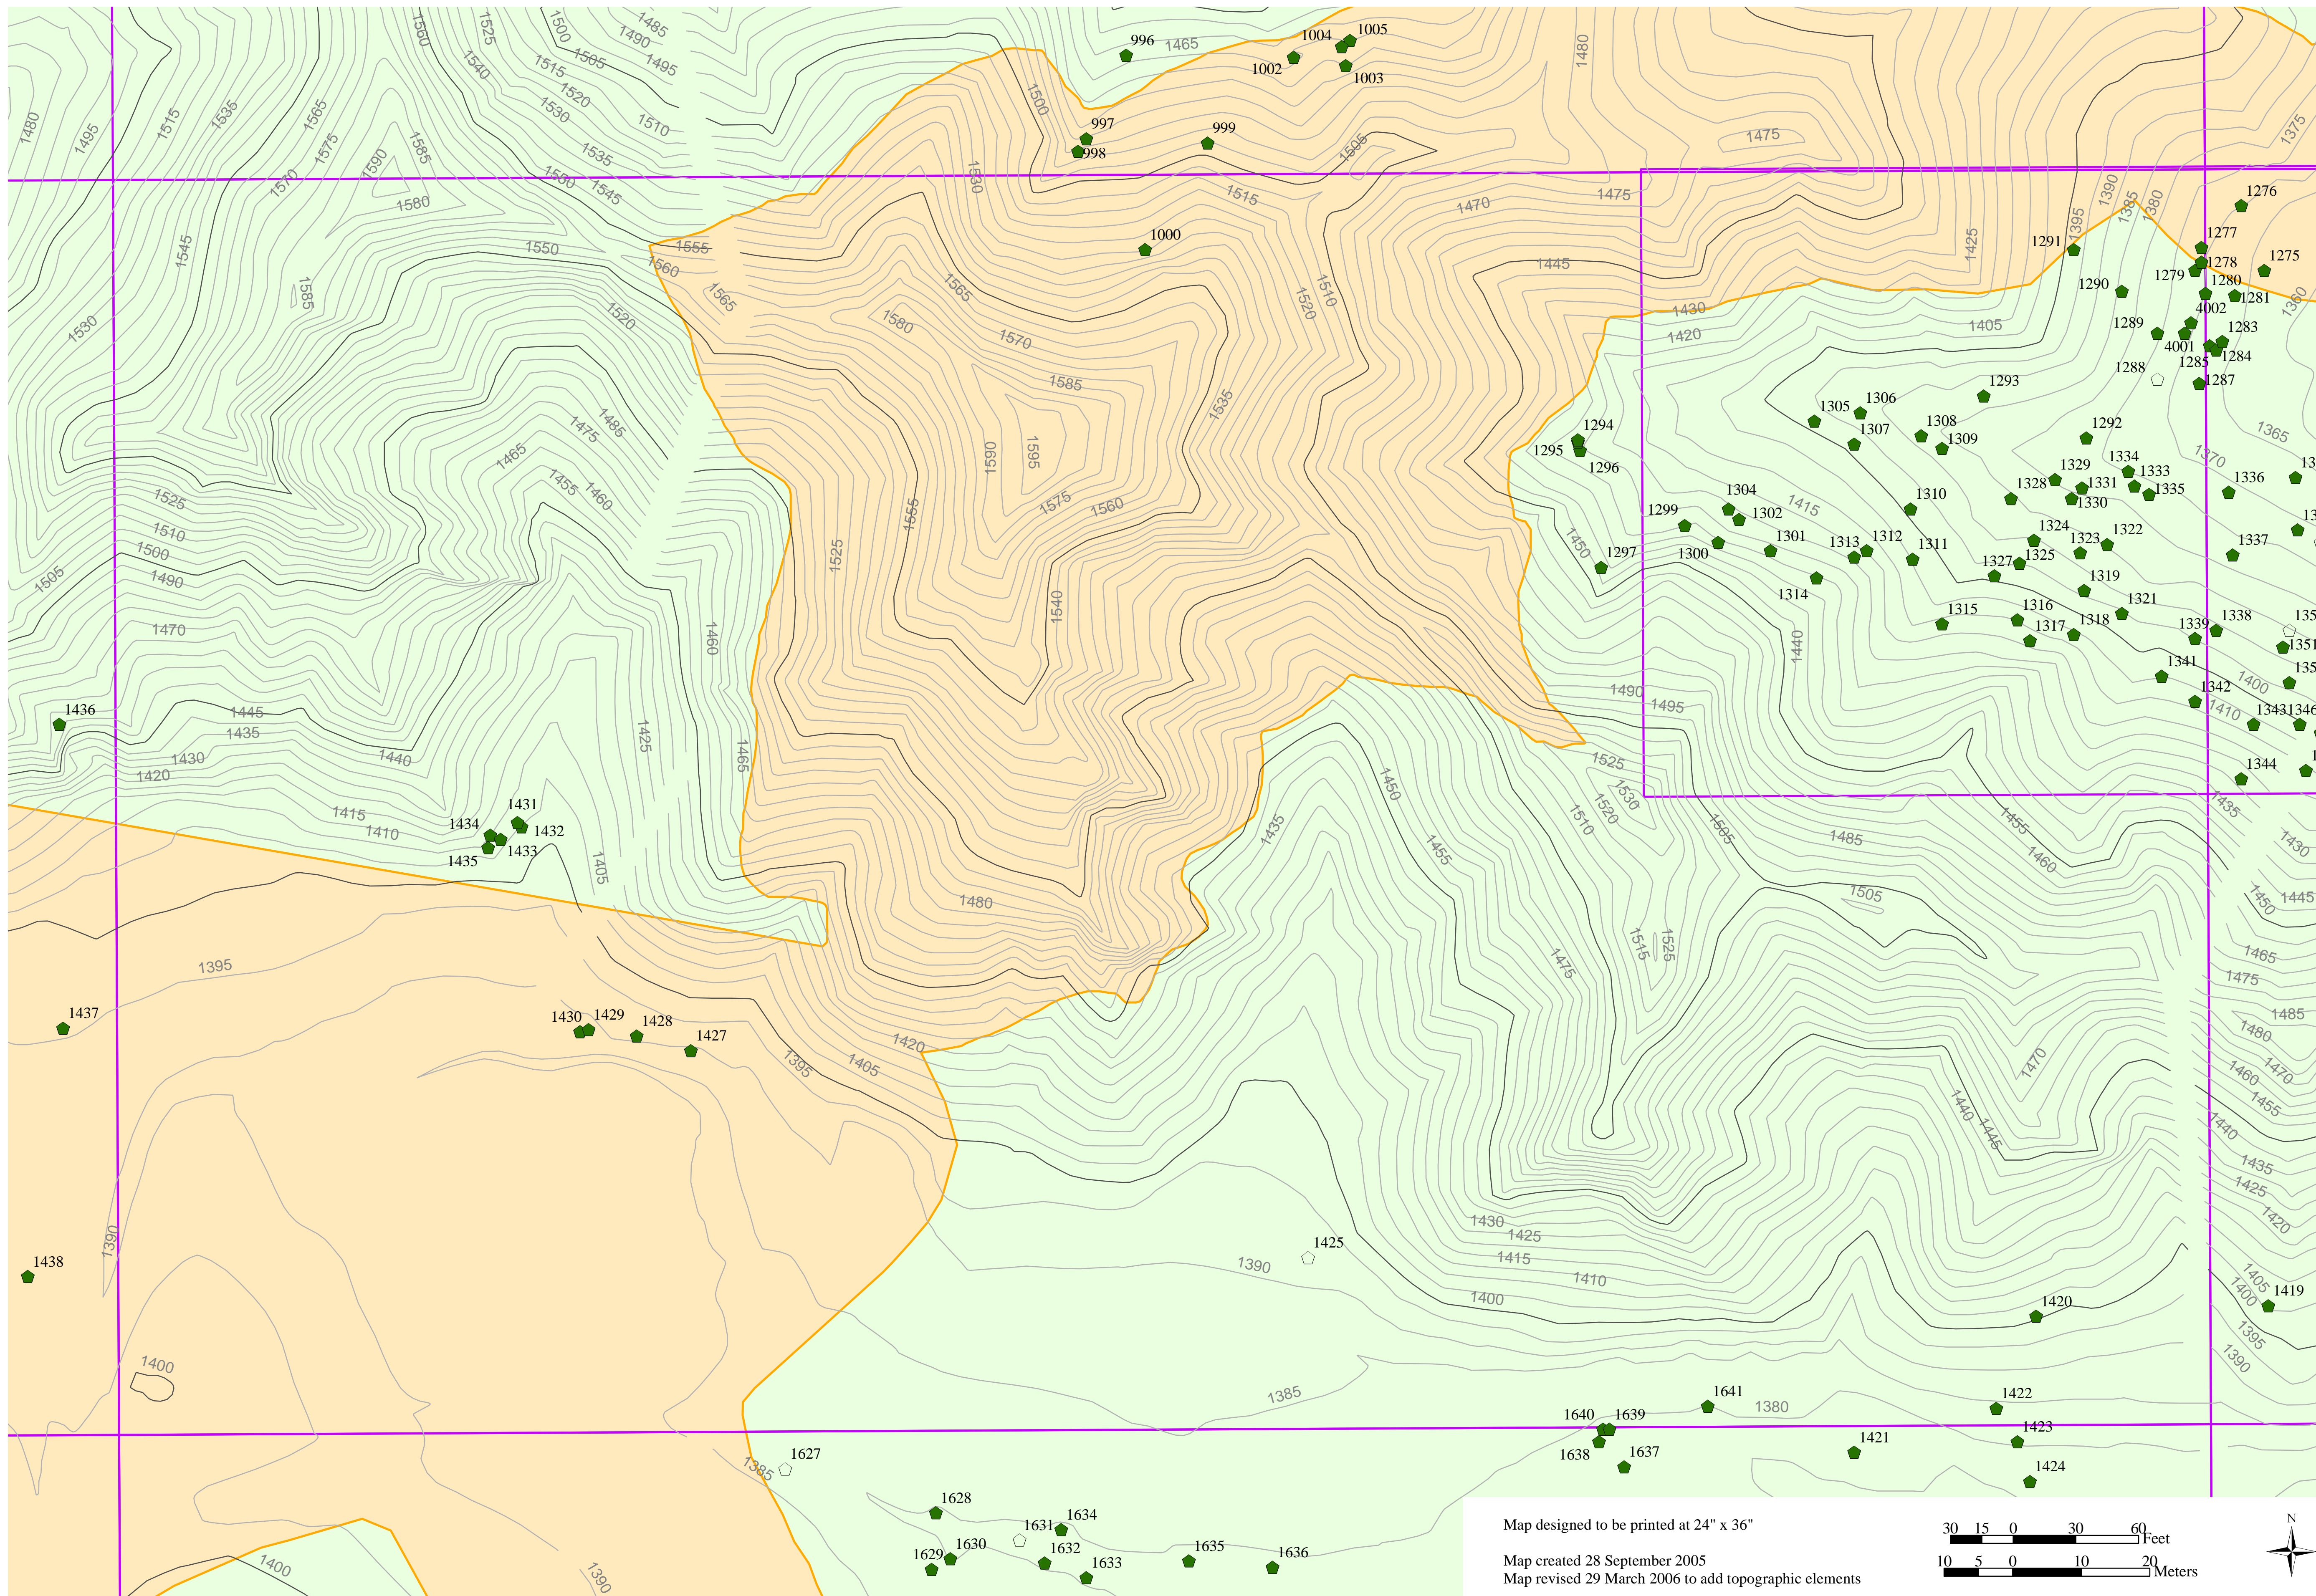

Map created 28 September 2005  
Map revised 29 March 2006 to add topographic elements

- Legend**
- Property Boundary
  - Grading Limit
  - IndexGrid\_01
- Onsite Oak Trees**
- ◆ Coast Live Oak
  - Heritage Coast Live Oak
  - ▲ Valley Oak
  - Heritage Valley Oak
  - Scrub Oak

# D-1

Map designed to be printed at 24" x 36"

Map created 28 September 2005  
Map revised 29 March 2006 to add topographic elements

**Legend**

- Property Boundary
- Grading Limit
- IndexGrid\_01
- Onsite Oak Trees**
- Coast Live Oak
- ◻ Heritage Coast Live Oak
- ▲ Valley Oak
- △ Heritage Valley Oak
- Scrub Oak

Map created 28 September 2005  
Map revised 29 March 2006 to add topographic elements

**Legend**

- Property Boundary
- Grading Limit
- IndexGrid\_01
- Onsite Oak Trees**
- ◆ Coast Live Oak
- ◓ Heritage Coast Live Oak
- ▲ Valley Oak
- ▴ Heritage Valley Oak
- Scrub Oak