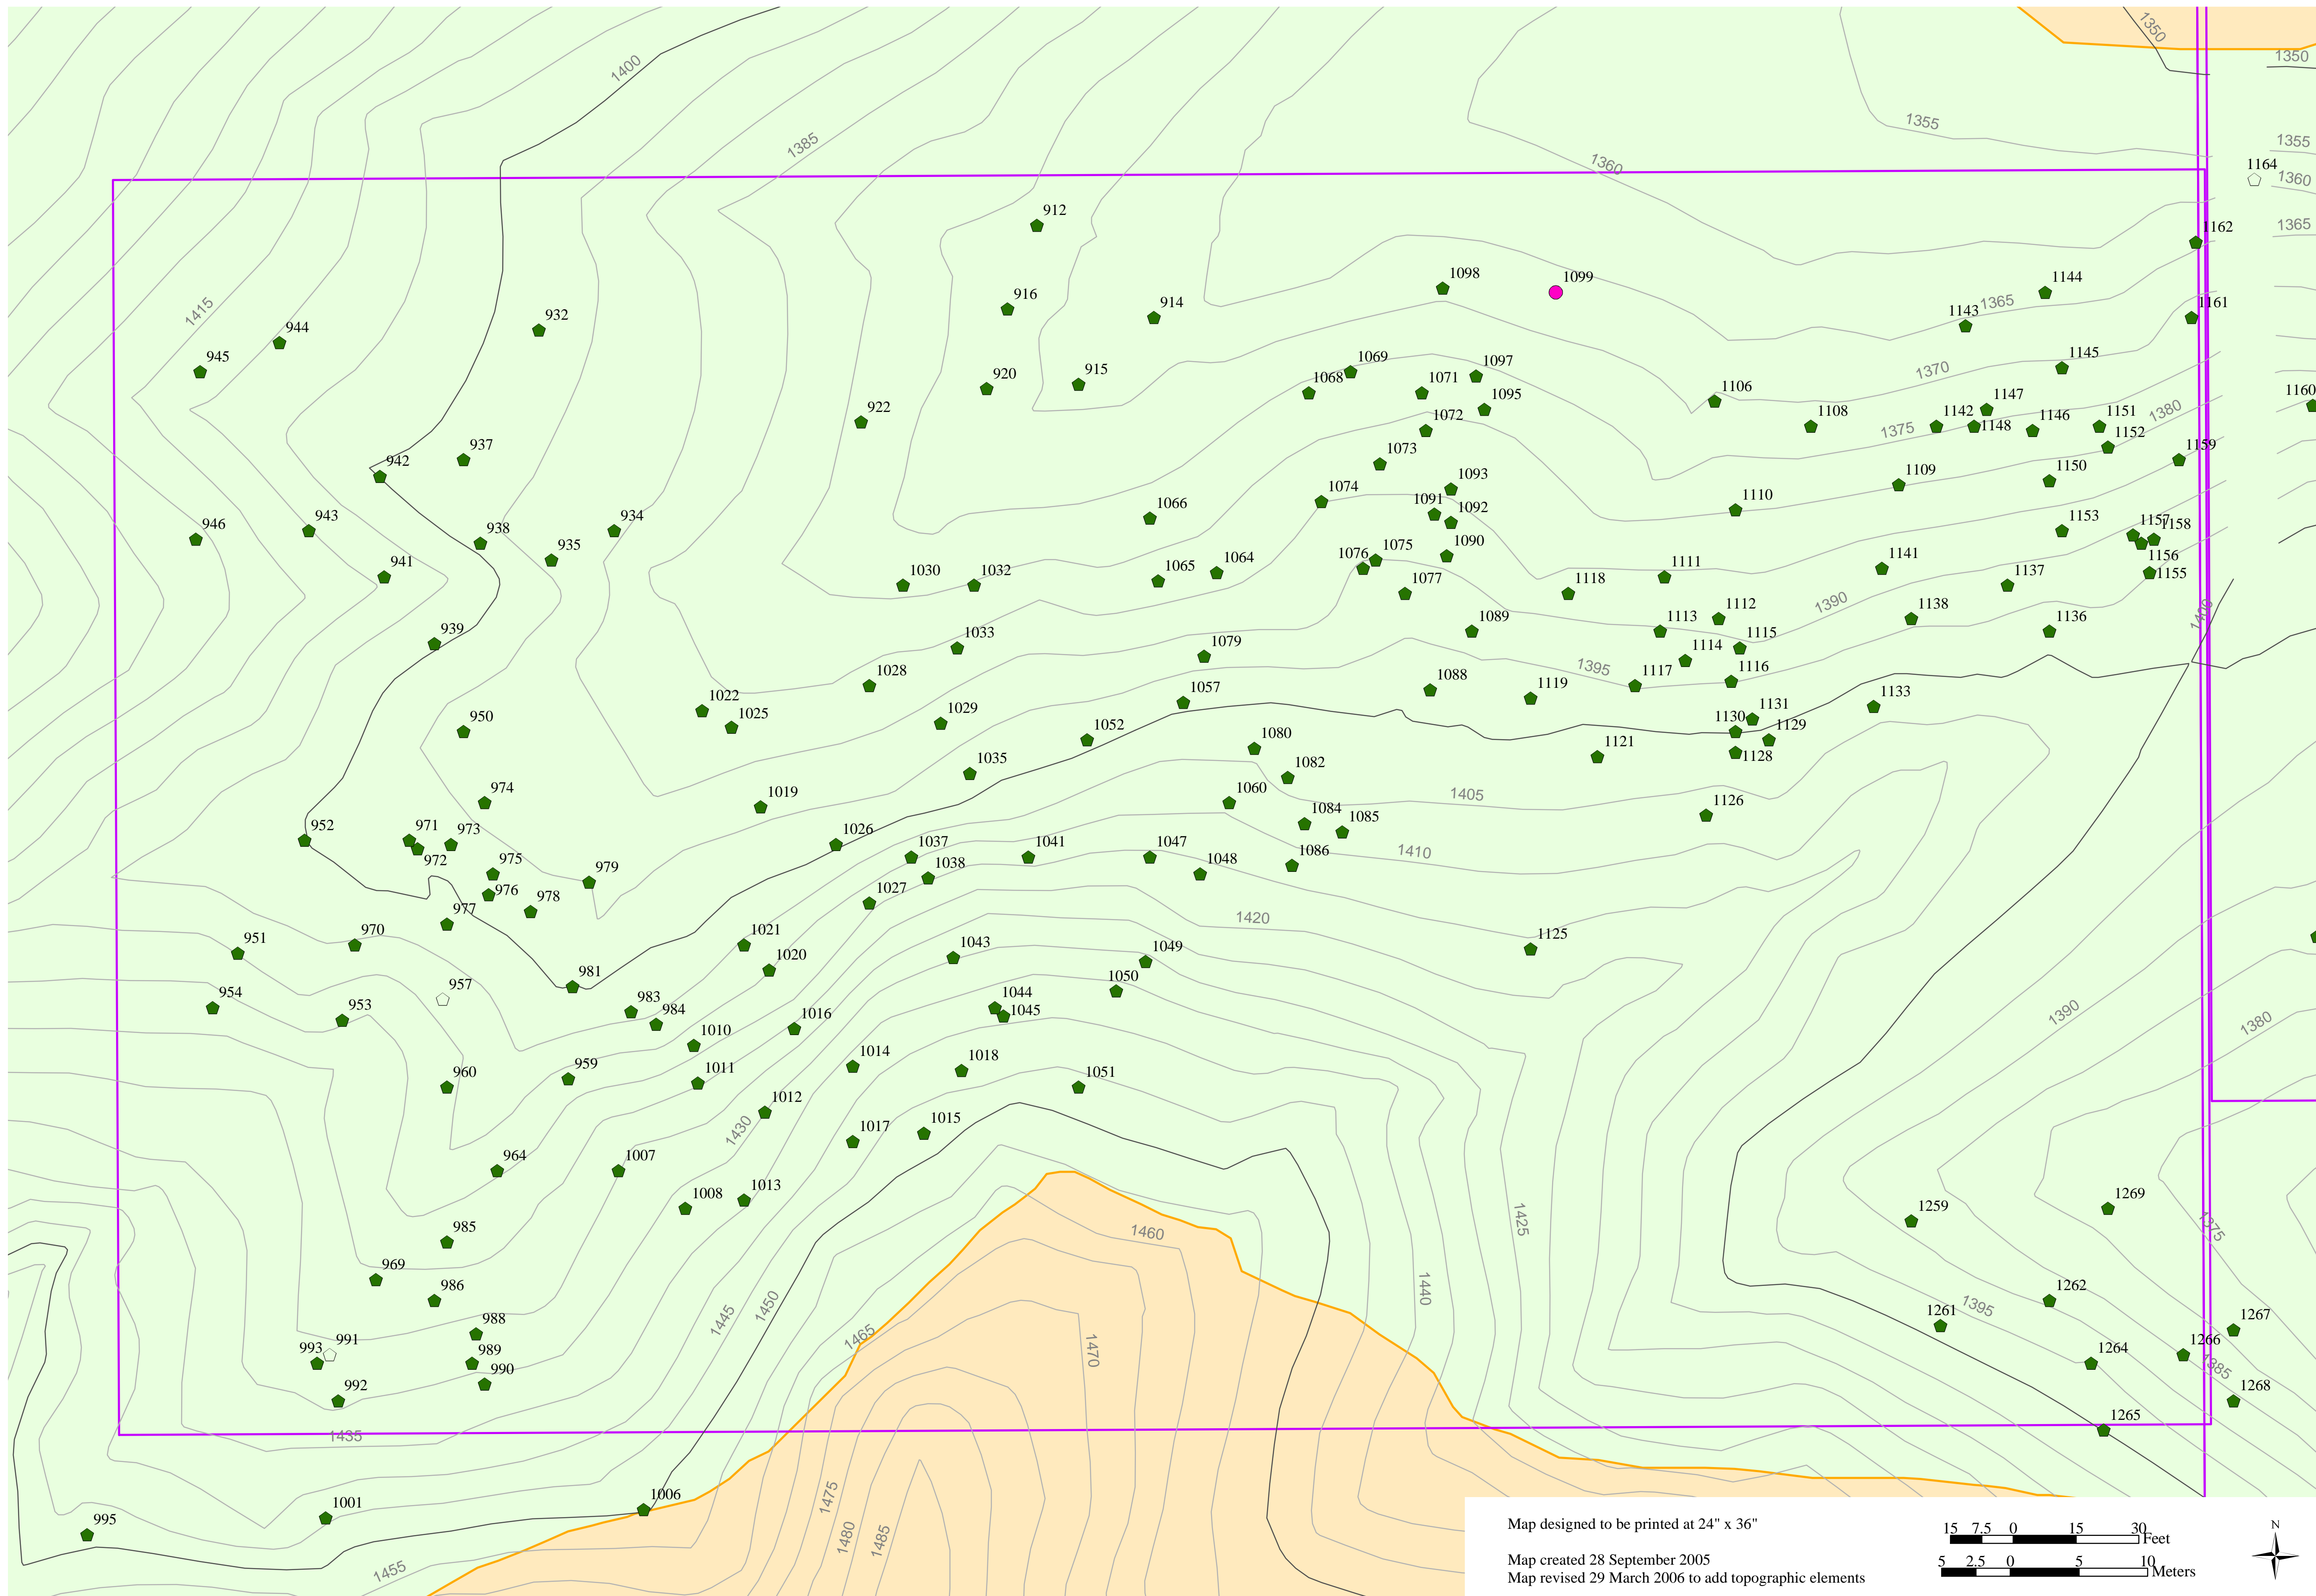

# DET-2

Map designed to be printed at 24" x 36"

Map created 28 September 2005  
Map revised 29 March 2006 to add topographic elements

**Legend**

- Property Boundary
- Grading Limit
- IndexGrid\_01
- Onsite Oak Trees**
- Coast Live Oak
- Heritage Coast Live Oak
- ▲ Valley Oak
- Heritage Valley Oak
- Scrub Oak