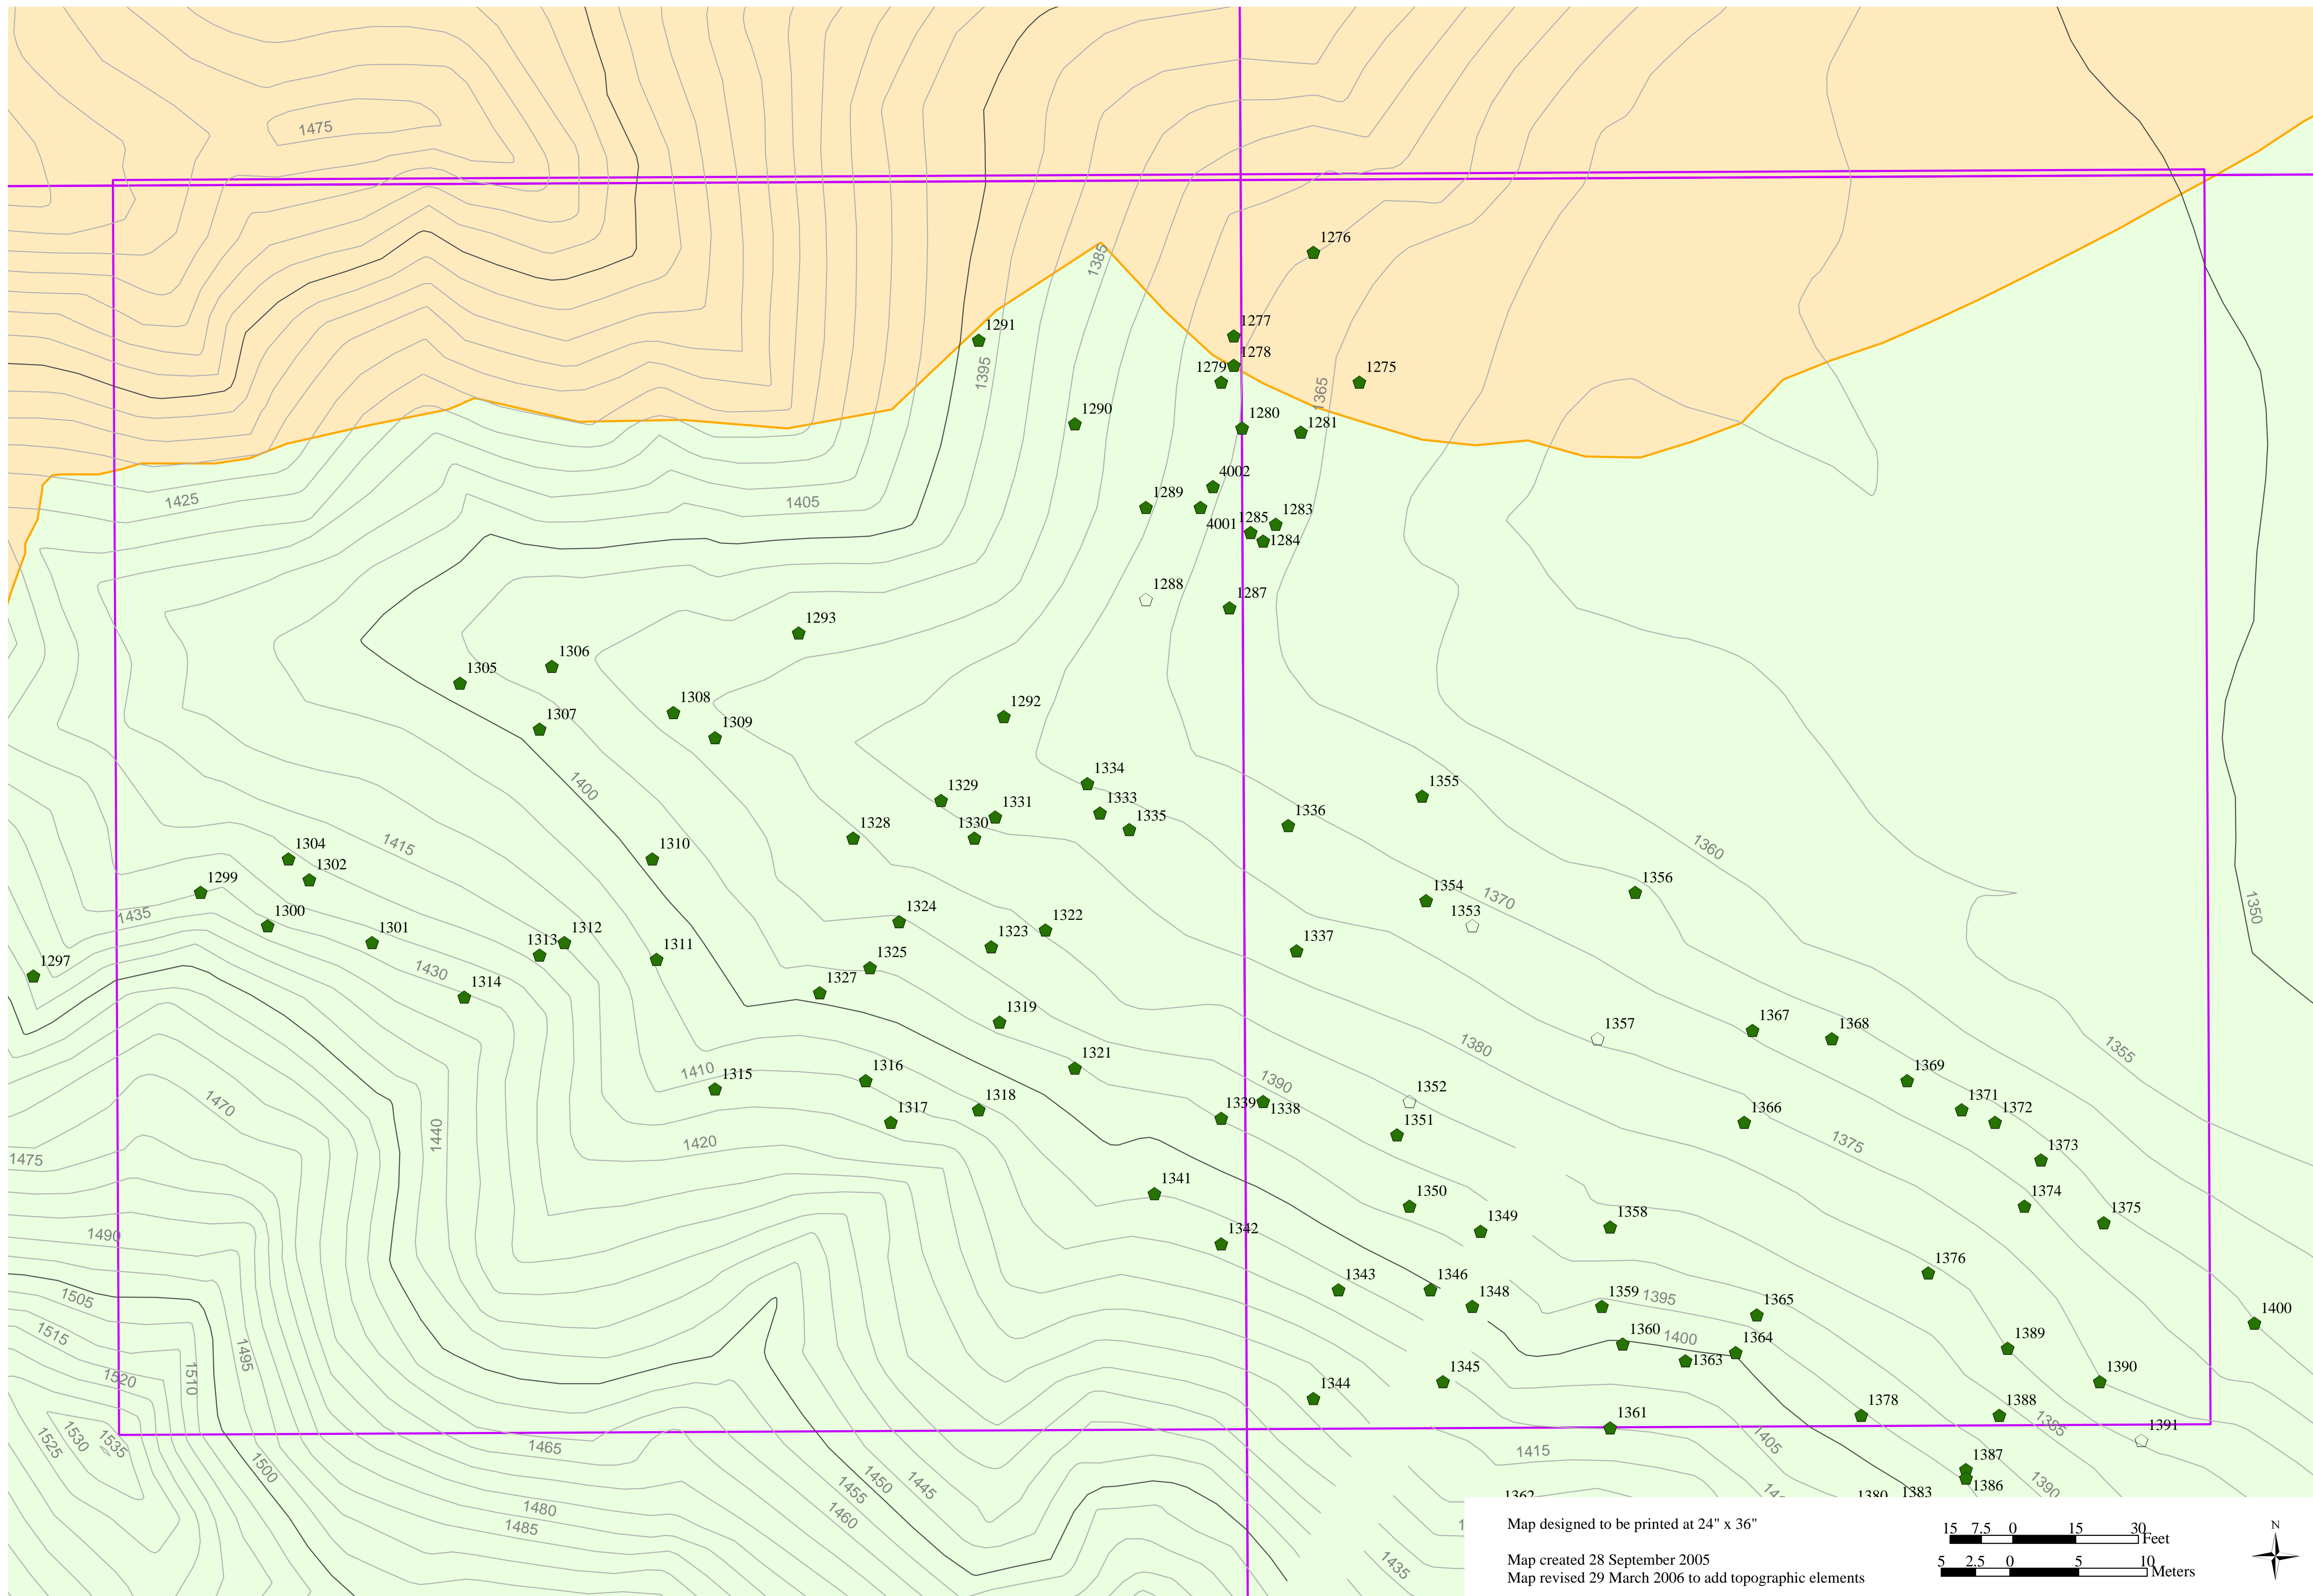

# G-4

Map designed to be printed at 24" x 36"

Map created 28 September 2005  
Map revised 29 March 2006 to add topographic elements

**Legend**

- Property Boundary
- Grading Limit
- IndexGrid\_01
- Onsite Oak Trees**
- Coast Live Oak
- ◻ Heritage Coast Live Oak
- ▲ Valley Oak
- △ Heritage Valley Oak
- Scrub Oak

**Lyons Canyon Ranch Oak Trees**  
Onsite Oak Trees

Map created: September 28, 2005  
Oak Trees Assessed: 2001 - 2004

David Magney  
Environmental Consulting  
805-646-6045

Onsite Oak Trees

DET-1

Map designed to be printed at 24" x 36"

Map created 28 September 2005  
Map revised 29 March 2006 to add topographic elements

- Legend**
- Property Boundary
  - Grading Limit
  - IndexGrid\_01
- Onsite Oak Trees**
- Coast Live Oak
  - ◻ Heritage Coast Live Oak
  - ▲ Valley Oak
  - △ Heritage Valley Oak
  - Scrub Oak